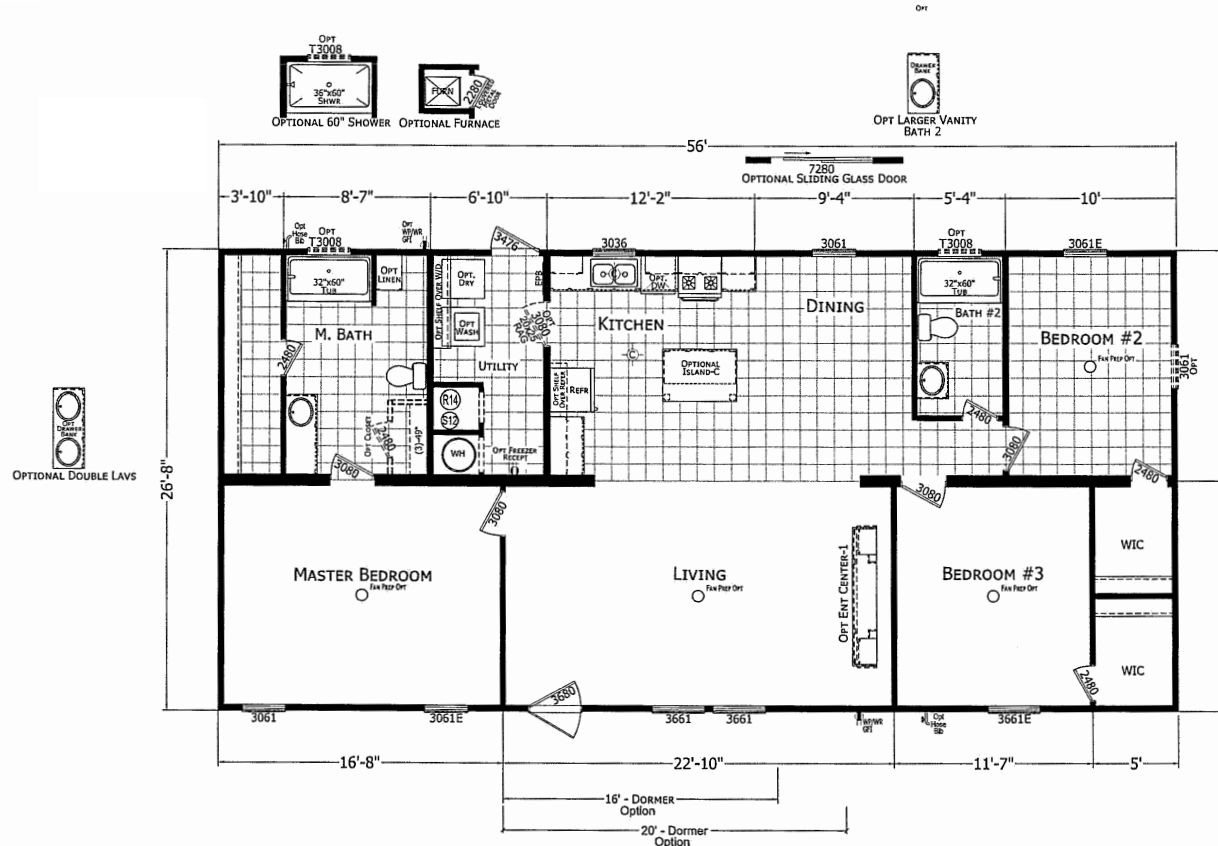

Aileron

Forest Manor Series

CHAMPION

MANUFACTURED BEAUTIFULLY™

3 Bedrooms, 2 Baths
Approx. 1,493 Sq. Ft.

Last Updated: 6-24-20

19280 Cortez Blvd.
Brooksville, FL 34601
1-800-716-6337

www.FactorySelectHomes.com