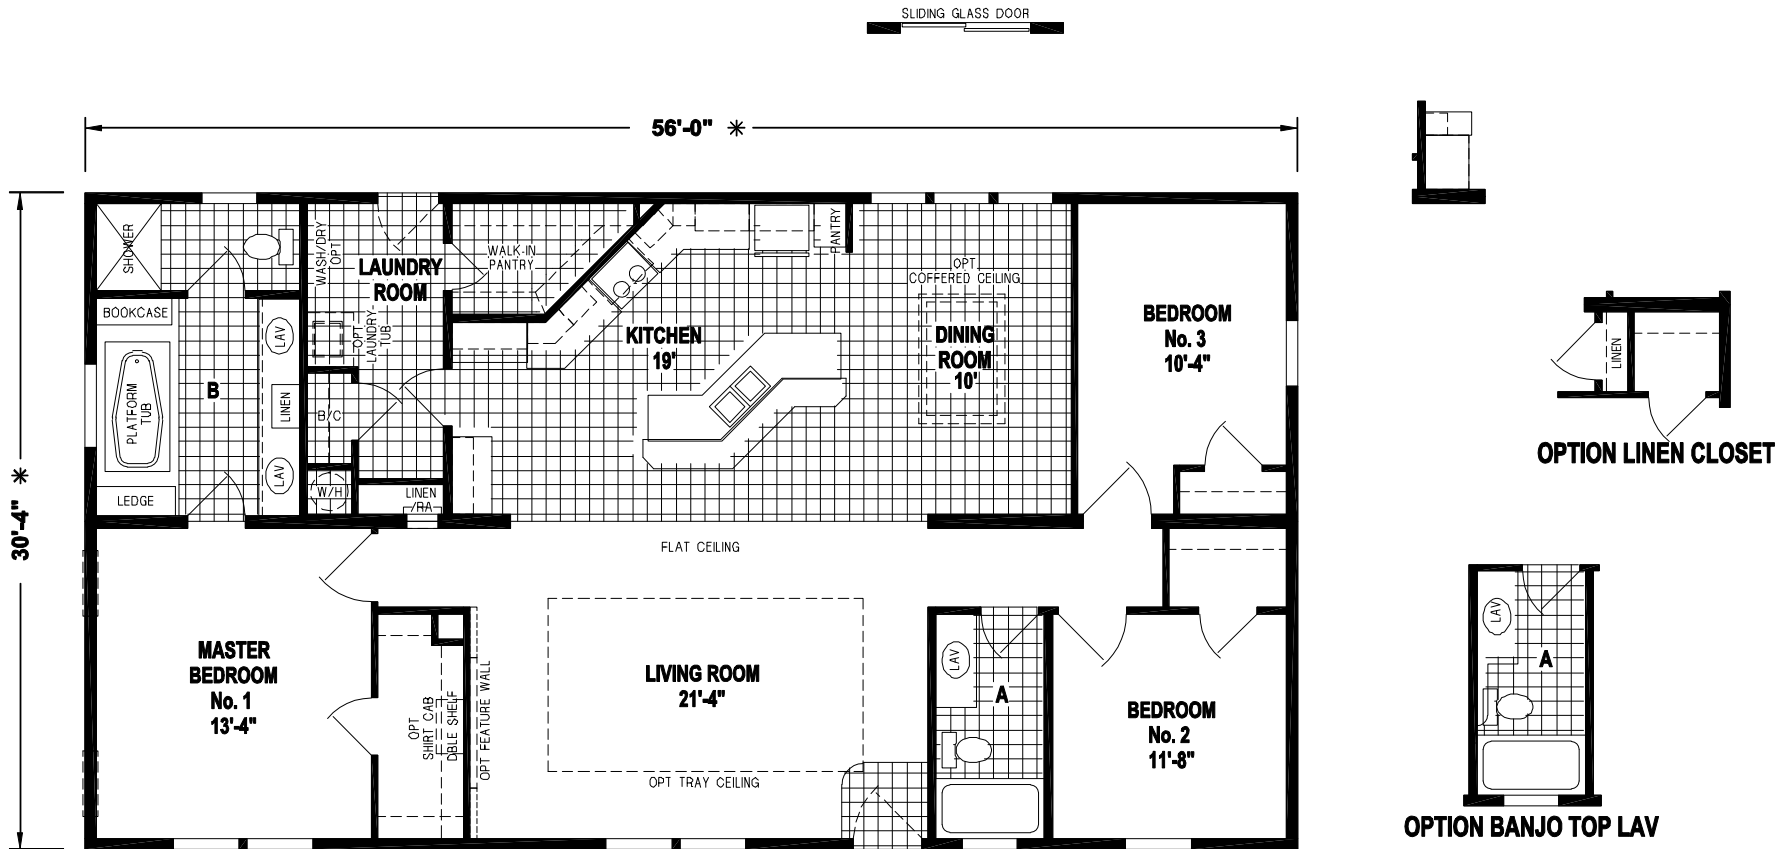

Alberta

Silver Springs Limited Series

1,698 SQ. FT. (Approximate) 3 Bedrooms, 2 Baths

Last Updated: 5-19-22

FACTORY SELECT HOMES
19280 Cortez Blvd.
Brooksville, FL 34601

FactorySelectHomes.com | 1-800-716-6337