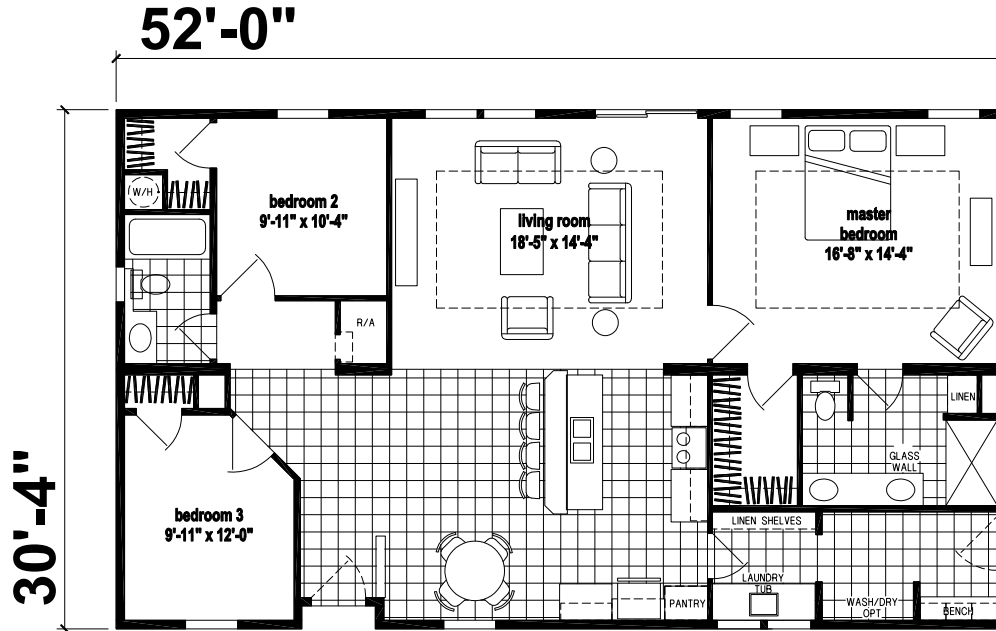

# Anastasia

Silver Springs Limited Series

1,577 SQ. FT. (Approximate) 3 Bedroom, 2 Bath

Last Updated: 4-12-22

**FACTORY SELECT HOMES**  
19280 Cortez Blvd.  
Brooksville, FL 34601

**FactorySelectHomes.com | 1-800-716-6337**