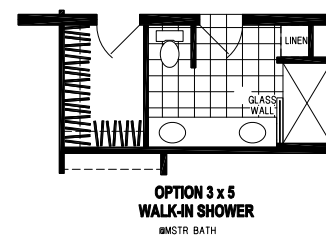

# Anastasia

Silver Springs Limited Series

1,577 SQ. FT. (Approximate) 3 Bedroom, 2 Bath

Last Updated: 4-12-22

**FACTORY SELECT HOMES**  
19280 Cortez Blvd.  
Brooksville, FL 34601

**FactorySelectHomes.com | 1-800-716-6337**