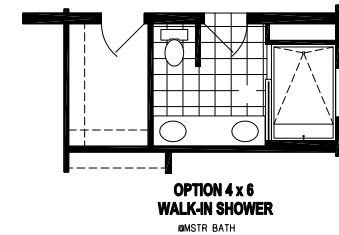

# Anastasia

Silver Springs Limited Series

1,577 SQ. FT. (Approximate) 3 Bedroom, 2 Bath

Last Updated: 4-12-22

**FACTORY SELECT HOMES**  
19280 Cortez Blvd.  
Brooksville, FL 34601

**FactorySelectHomes.com | 1-800-716-6337**