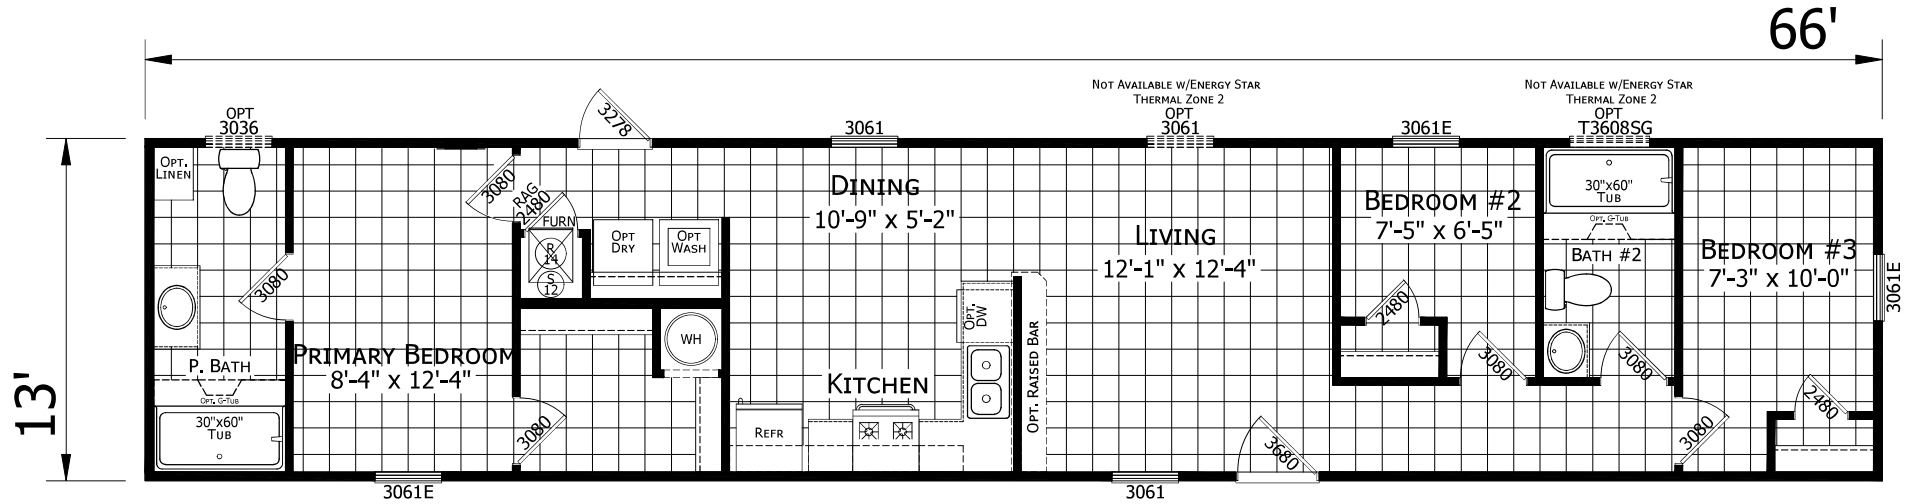

Anson

Home Run Series

858 SQ. FT. (Approximate) 3 Bedroom, 2 Bath

Last Updated: 8-8-25

FACTORY SELECT HOMES
 19280 Cortez Blvd.
 Brooksville, FL 34601

FactorySelectHomes.com | 1-800-716-6337

IMPORTANT: Alta Cima Corp reserves the right to modify, cancel or substitute products or features of this event at any time without prior notice or obligation. Pictures and other promotional materials are representative and may depict or contain floor plans, square footages, elevations, options, upgrades, extra design features, decorations, floor coverings, specialty light fixtures, custom paint and wall coverings, window treatments, landscaping, sound and alarm systems, furnishings, appliances, and other designer/decorator features and amenities that are not included as part of the home and/or may not be available at all locations. Home, pricing and community information is subject to change, and homes to prior sale, at any time without notice or obligation. ©2020 Alta Cima Corp. All rights reserved.