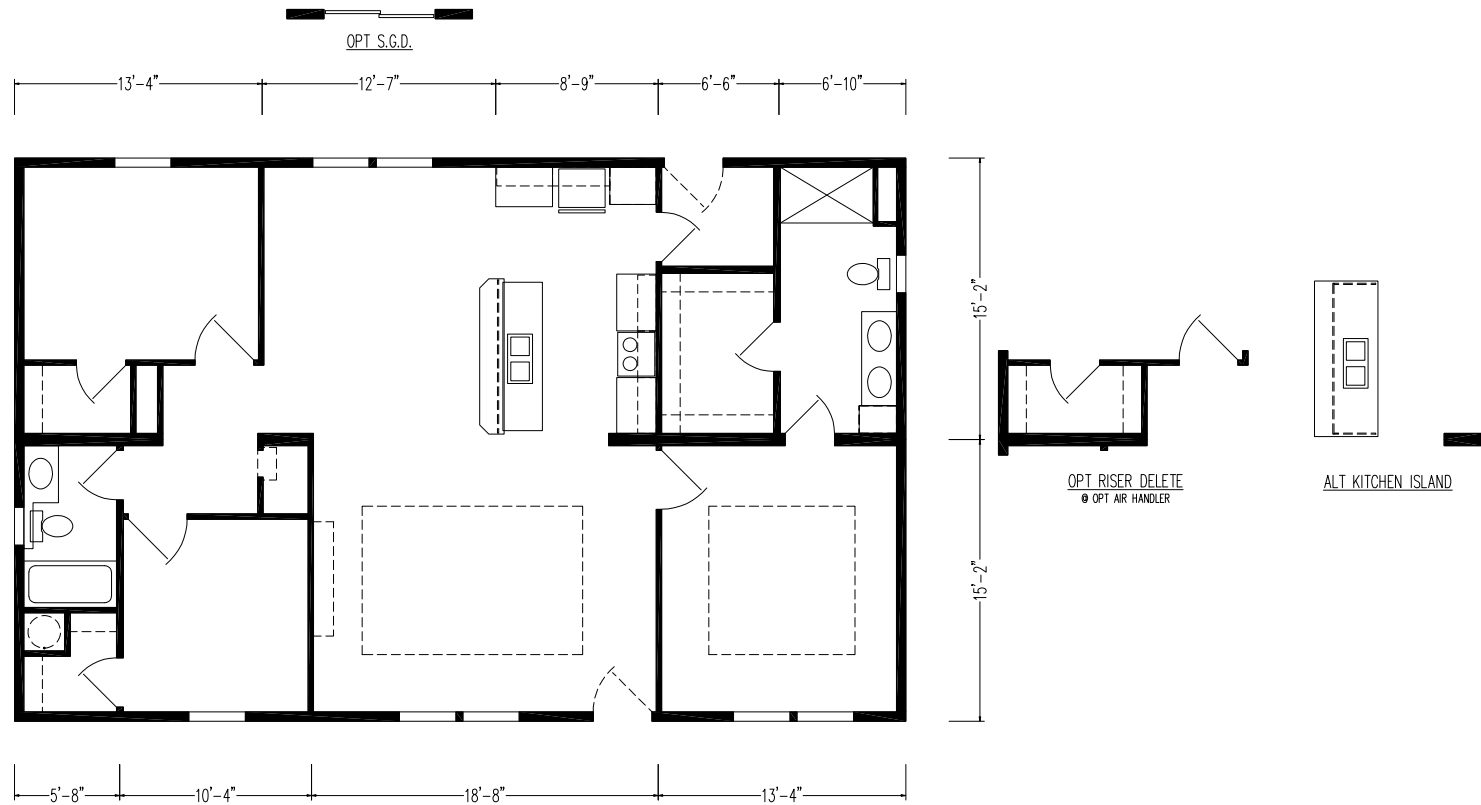

Appling

Silver Springs Limited Series

1,440 SQ. FT. (Approximate) 3 Bedrooms, 2 Baths

Last Updated: 4-14-26

FACTORY SELECT HOMES
19280 Cortez Blvd.
Brooksville, FL 34601

FactorySelectHomes.com | 1-800-716-6337