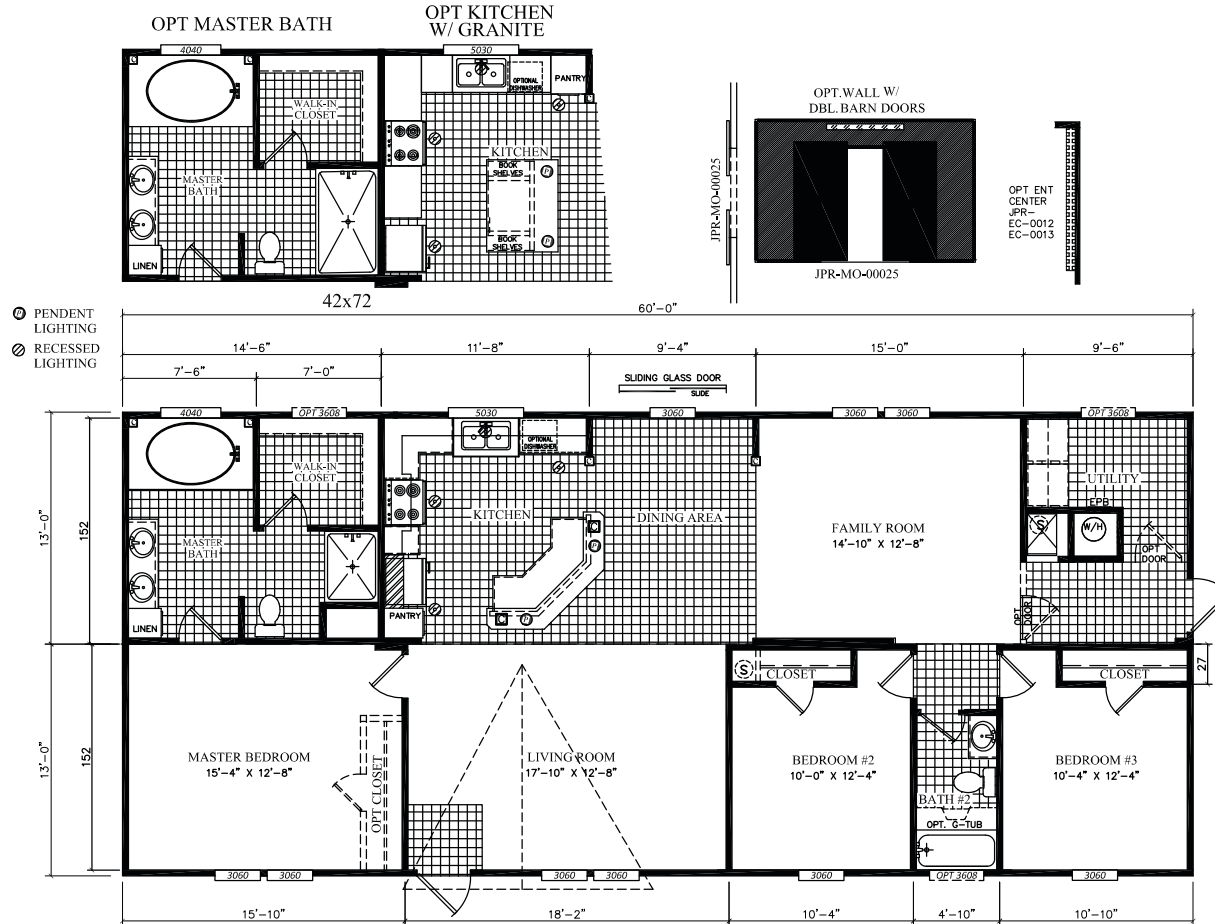

Badenyon

Freedom Series

1,560 SQ. FT. (Approximate) 3 Bedrooms, 2 Baths

Last Updated: 12-12-22

FACTORY SELECT HOMES
19280 Cortez Blvd.
Brooksville, FL 34601

FactorySelectHomes.com | 1-800-716-6337

IMPORTANT: Alta Cima Corp reserves the right to modify, cancel or substitute products or features of this event at any time without prior notice or obligation. Pictures and other promotional materials are representative and may depict or contain floor plans, square footages, elevations, options, upgrades, extra design features, decorations, floor coverings, specialty light fixtures, custom paint and wall coverings, window treatments, landscaping, sound and alarm systems, furnishings, appliances, and other designer/decorator features and amenities that are not included as part of the home and/or may not be available at all locations. Home, pricing and community information is subject to change, and homes to prior sale, at any time without notice or obligation. ©2020 Alta Cima Corp. All rights reserved.