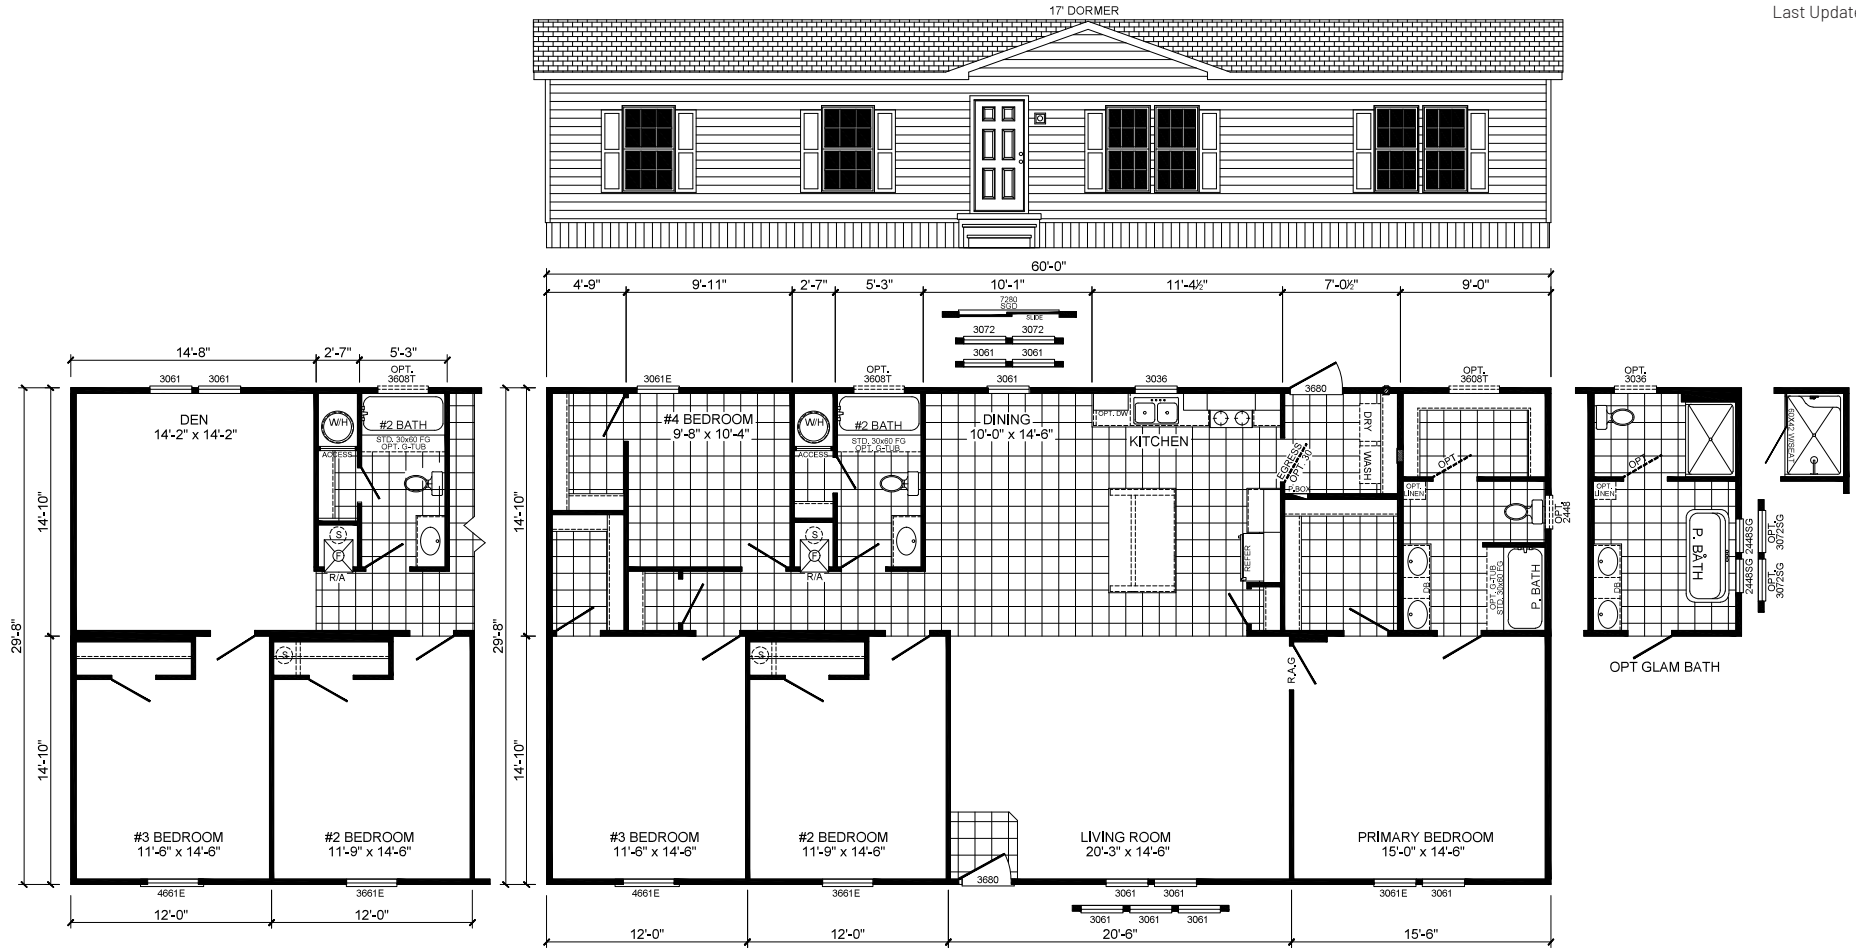

Bannerman

Legend Series

1780 SQ. FT. (Approximate) 4 Bedrooms, 2 Baths

Last Updated: 2-17-25

FACTORY SELECT HOMES
19280 Cortez Blvd.
Brooksville, FL 34601

FactorySelectHomes.com | 1-800-716-6337

IMPORTANT: Alta Cima Corp reserves the right to modify, cancel or substitute products or features of this event at any time without prior notice or obligation. Pictures and other promotional materials are representative and may depict or contain floor plans, square footages, elevations, options, upgrades, extra design features, decorations, floor coverings, specialty light fixtures, custom paint and wall coverings, window treatments, landscaping, sound and alarm systems, furnishings, appliances, and other designer/decorator features and amenities that are not included as part of the home and/or may not be available at all locations. Home, pricing and community information is subject to change, and homes to prior sale, at any time without notice or obligation. ©2020 Alta Cima Corp. All rights reserved.