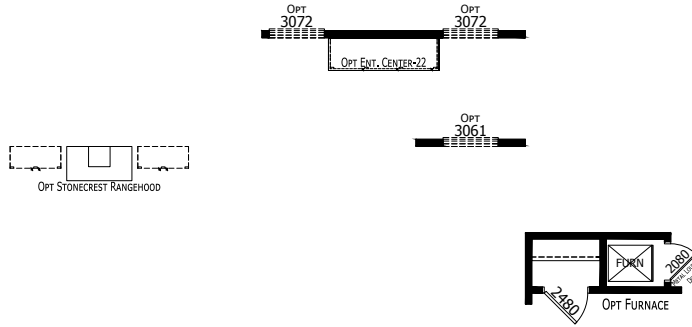

# Baret

Trinity Series

1,031 SQ. FT. (Approximate) 3 Bedrooms, 2 Baths

Last Updated: 3-25-22

**NOTE:** ROOM SIZES INCLUDE WALL DIMENSIONS AND ARE NOT INDICATIVE OF TRUE NET DIMENSIONS

**FACTORY SELECT HOMES**  
19280 Cortez Blvd.  
Brooksville, FL 34601