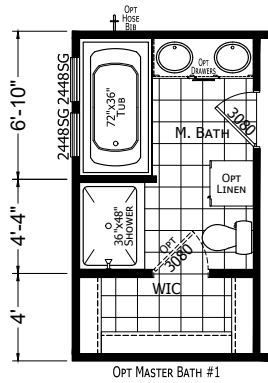

# Baret

Trinity Series

1,031 SQ. FT. (Approximate) 3 Bedrooms, 2 Baths

Last Updated: 3-25-22

**NOTE:** ROOM SIZES INCLUDE WALL DIMENSIONS AND ARE NOT INDICATIVE OF TRUE NET DIMENSIONS

**FACTORY SELECT HOMES**  
19280 Cortez Blvd.  
Brooksville, FL 34601