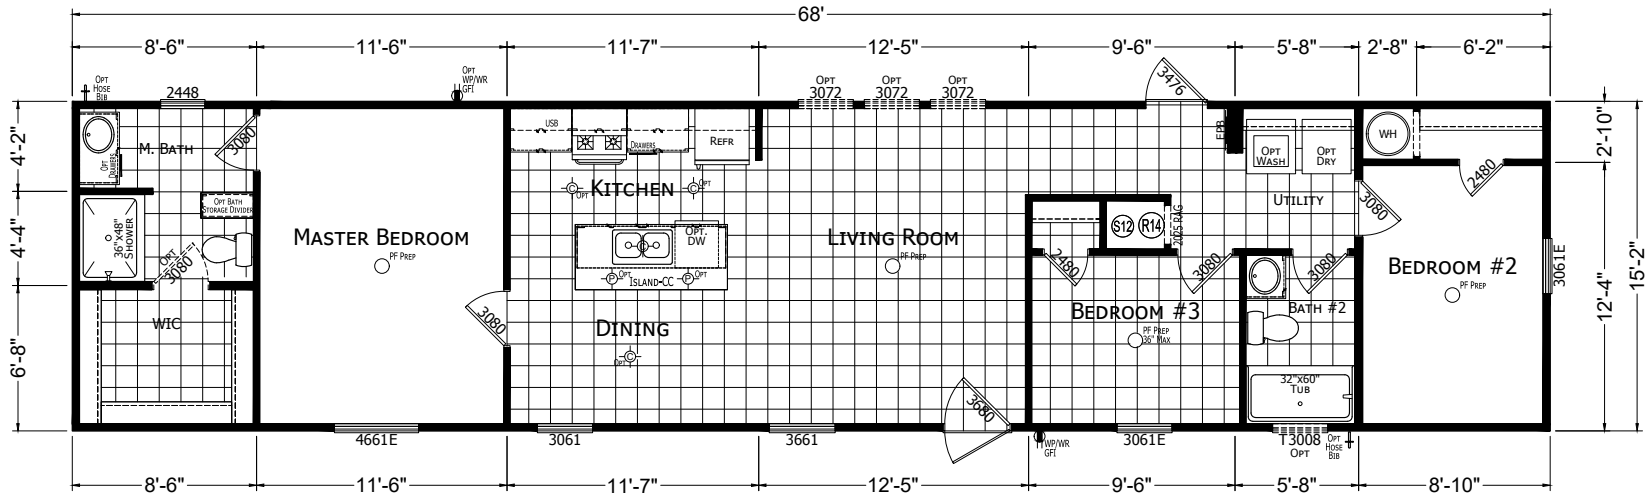

# Baret

Trinity Series

1,031 SQ. FT. (Approximate) 3 Bedrooms, 2 Baths

Last Updated: 3-25-22

**NOTE:** ROOM SIZES INCLUDE WALL DIMENSIONS AND ARE NOT INDICATIVE OF TRUE NET DIMENSIONS

**FACTORY SELECT HOMES**  
19280 Cortez Blvd.  
Brooksville, FL 34601