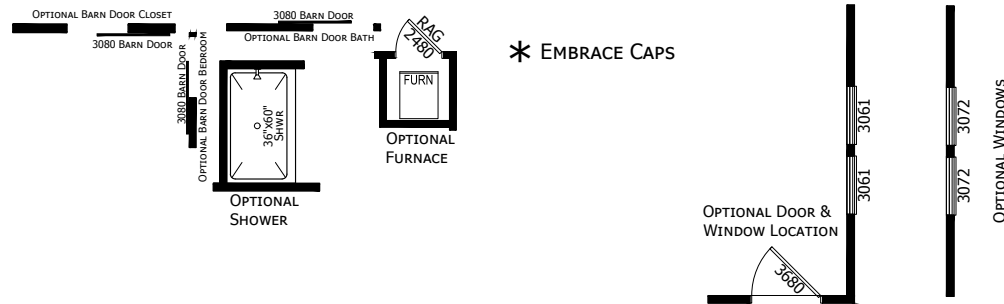

# Baxter

Embrace VOG Series

493 SQ. FT. (Approximate) 1 Bedroom, 1 Bath

Last Updated: 5-22-26

**FACTORY SELECT HOMES**  
19280 Cortez Blvd.  
Brooksville, FL 34601

**FactorySelectHomes.com | 1-800-716-6337**