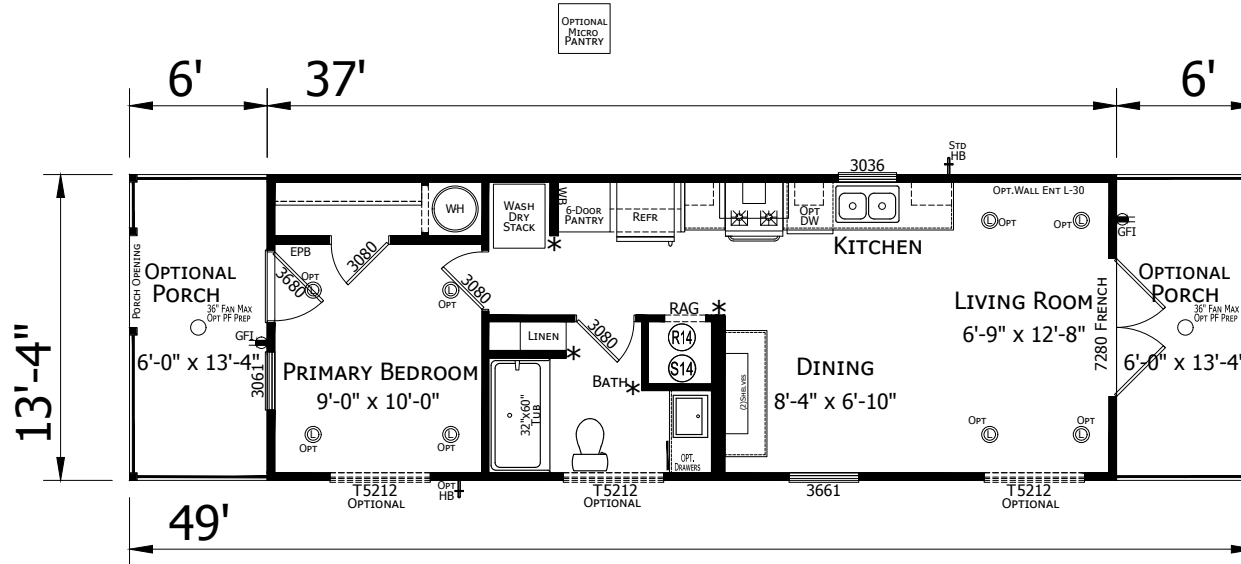

# Baxter

Embrace VOG Series

493 SQ. FT. (Approximate) 1 Bedroom, 1 Bath

Last Updated: 5-22-26

**FACTORY SELECT HOMES**  
19280 Cortez Blvd.  
Brooksville, FL 34601

**FactorySelectHomes.com | 1-800-716-6337**