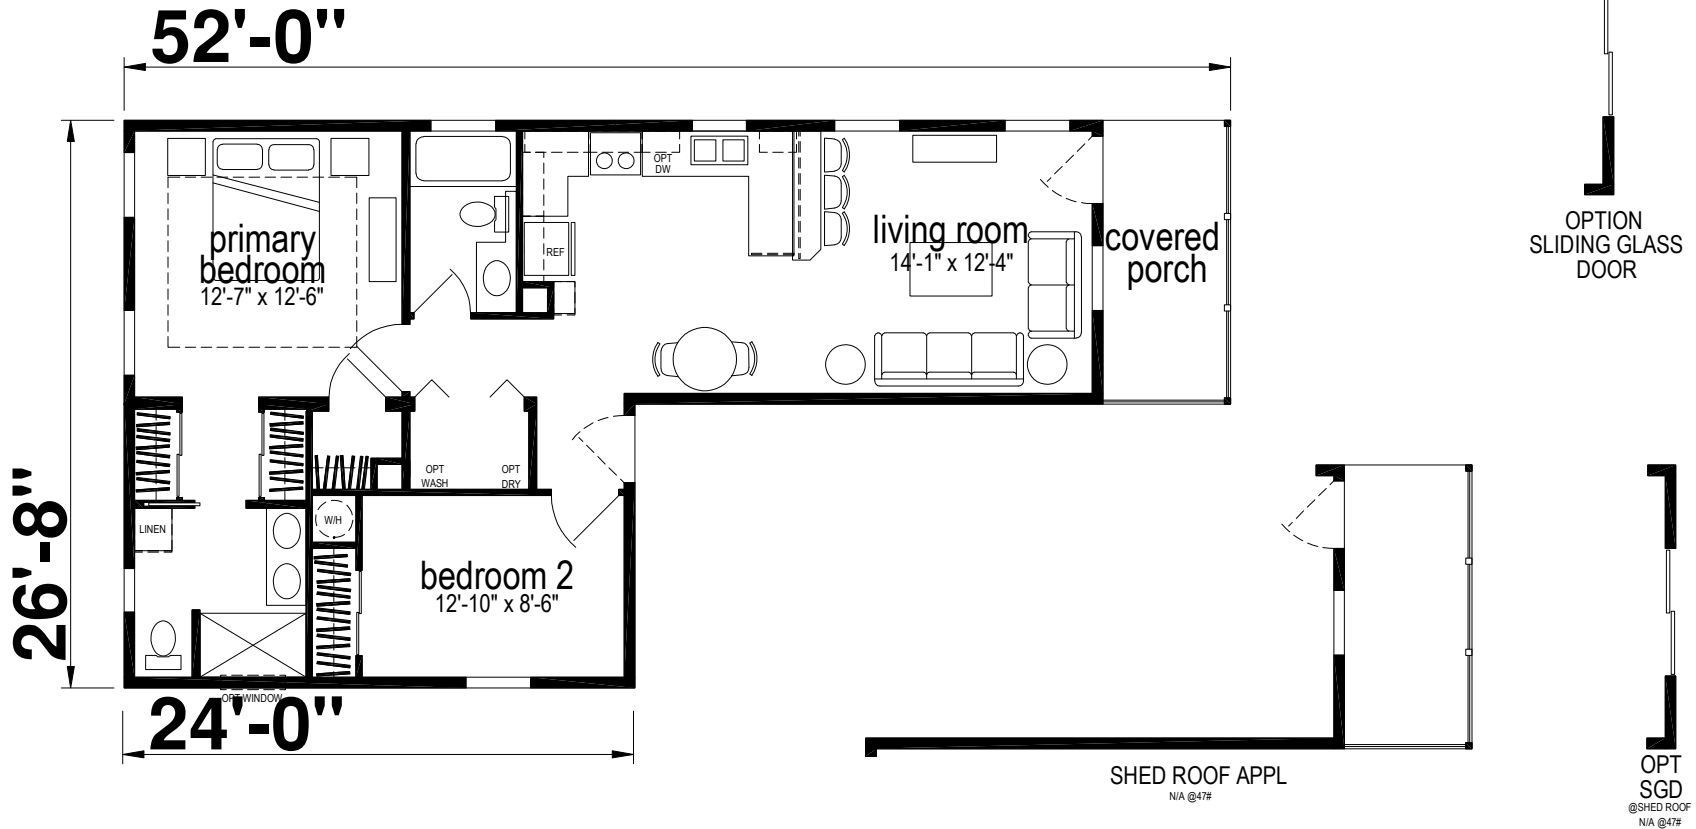

# Beechdale

Silver Springs Limited Series

919 SQ. FT. (Approximate) 2 Bedrooms, 2 Baths

Last Updated: 9-19-23

**FACTORY SELECT HOMES**  
19280 Cortez Blvd.  
Brooksville, FL 34601

**FactorySelectHomes.com | 1-800-716-6337**