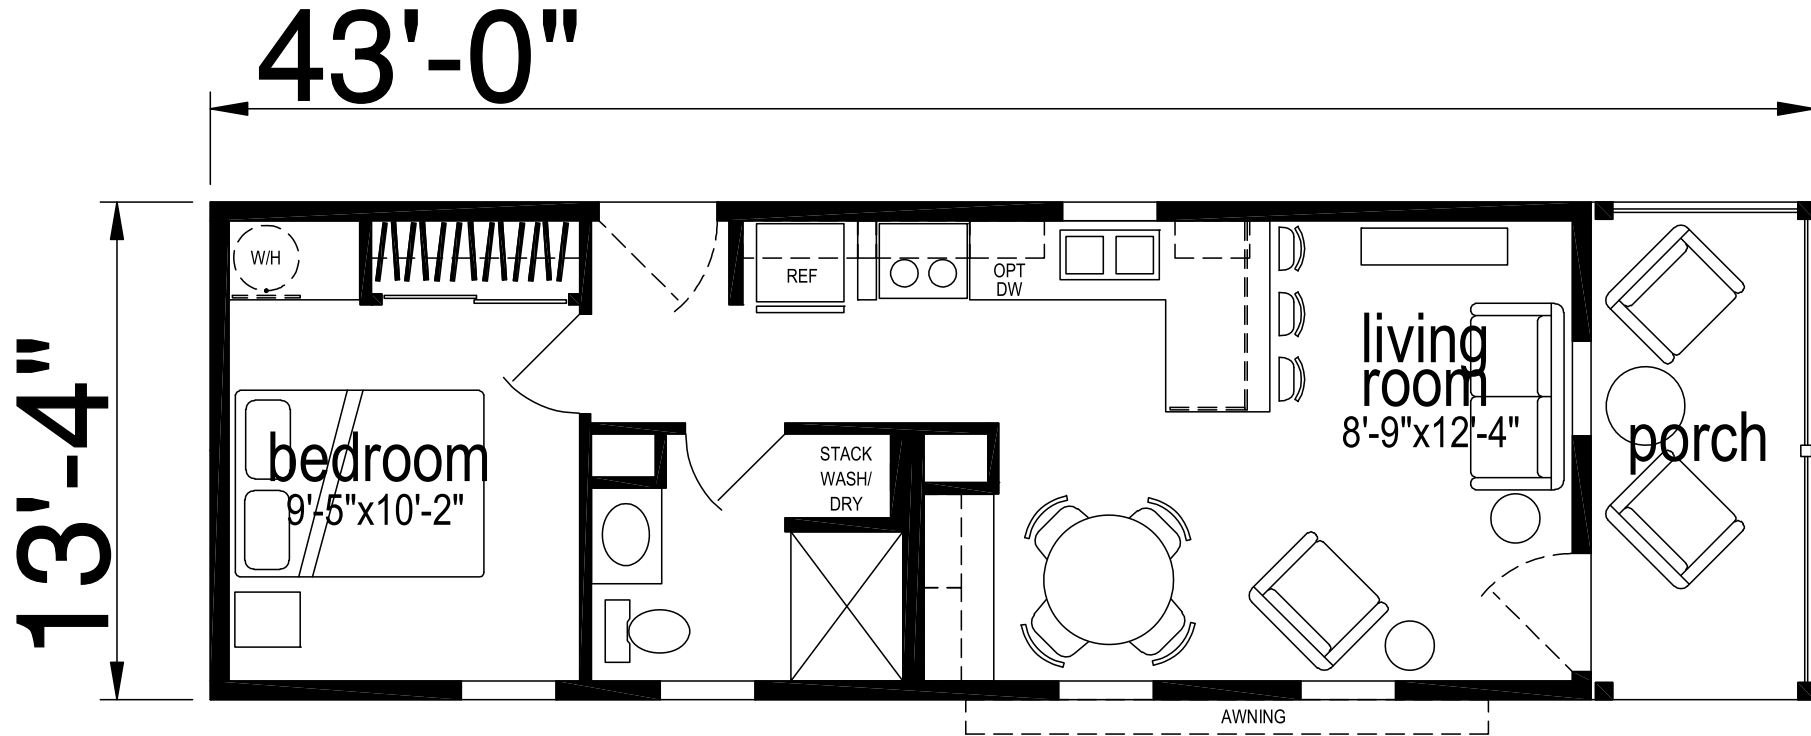

# Bella

Legend Express Series

433 SQ. FT. (Approximate) 1 Bedrooms, 1 Baths

Last Updated: 2-24-25

**FACTORY SELECT HOMES**  
19280 Cortez Blvd.  
Brooksville, FL 34601

**FactorySelectHomes.com | 1-800-716-6337**