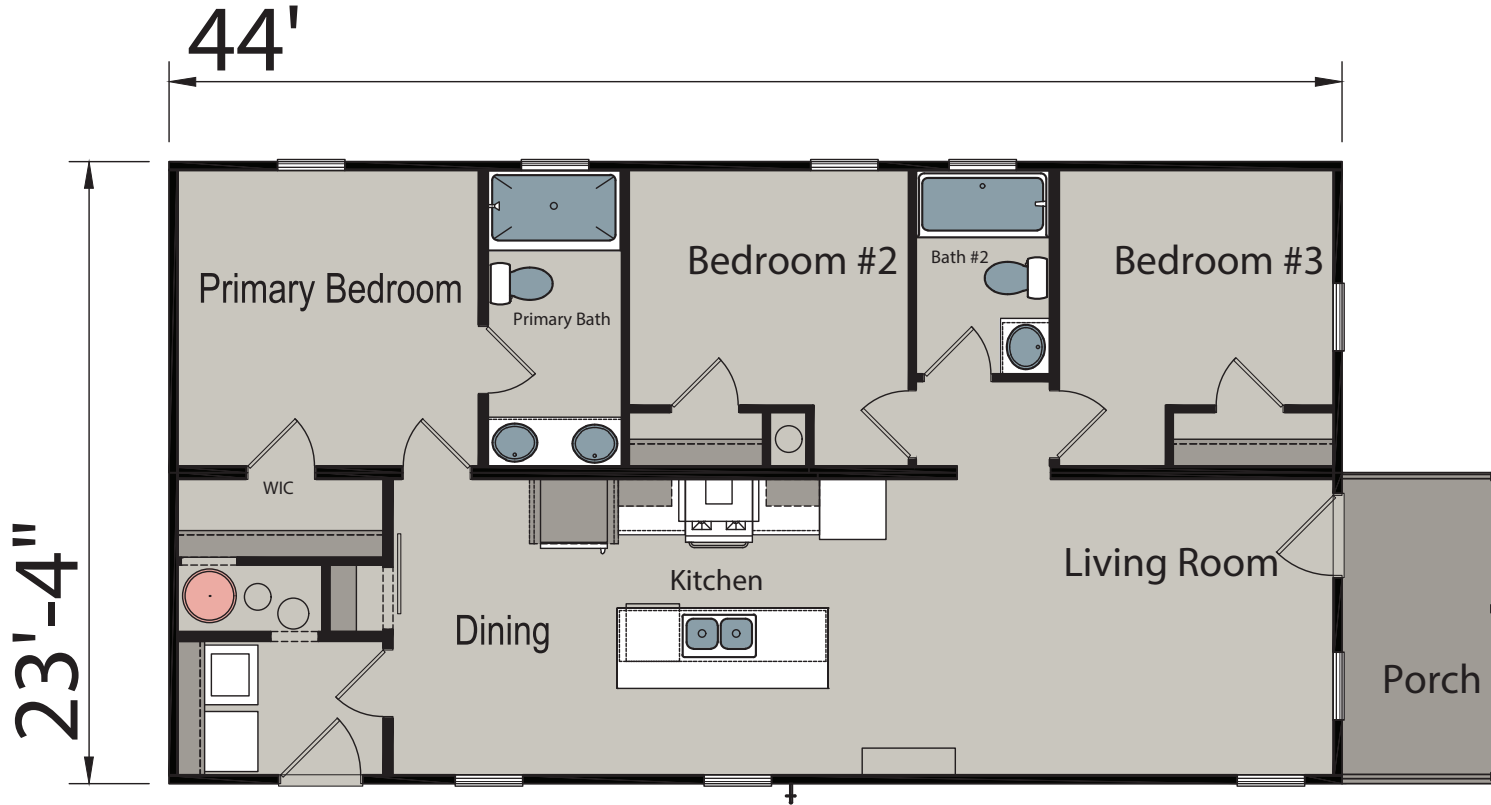

Berino

Bartow Series by Champion Homes

1,027 SQ. FT. (Approximate) 3 Bedroom, 2 Bath

Last Updated: 9-25-24

FACTORY SELECT HOMES
19280 Cortez Blvd.
Brooksville, FL 34601

FactorySelectHomes.com | 1-800-716-6337