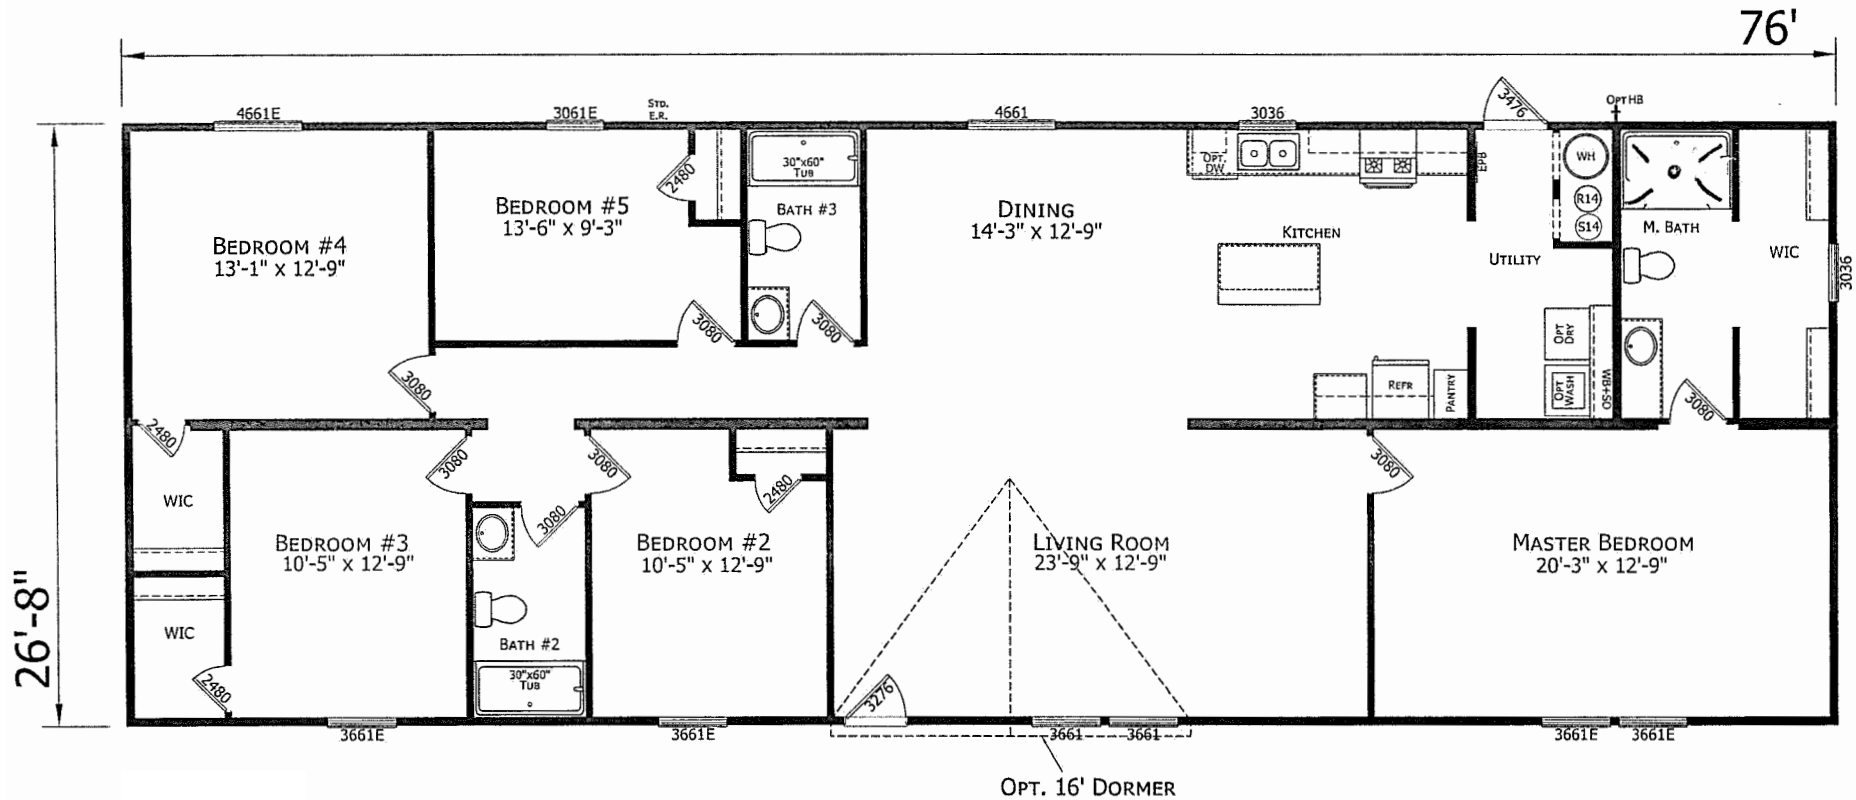

# Bimini

Prime Series

CHAMPION

MANUFACTURED BEAUTIFULLY™

5 Bedrooms, 3 Baths  
Approx. 2,027 Sq. Ft.

Last Updated: 7-9-20

**19280 Cortez Blvd.**  
**Brooksville, FL 34601**  
**1-800-716-6337**  
**www.FactorySelectHomes.com**