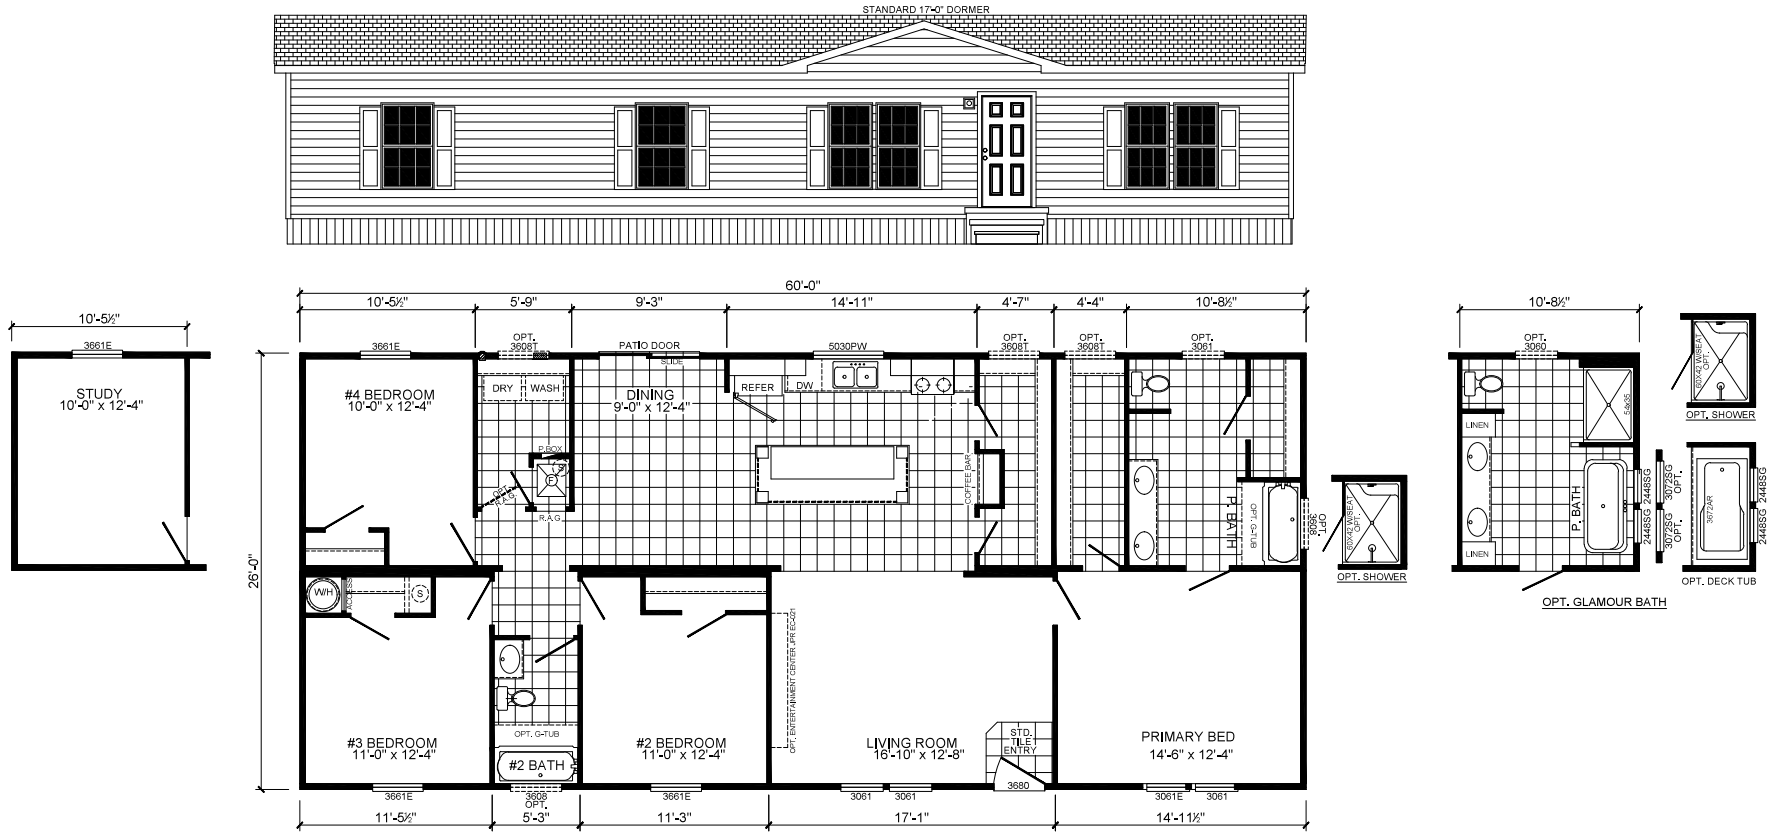

Bowers

Legend Series

1560 SQ. FT. (Approximate) 4 Bedrooms, 2 Baths

Last Updated: 7-15-25

FACTORY SELECT HOMES
 19280 Cortez Blvd.
 Brooksville, FL 34601

FactorySelectHomes.com | 1-800-716-6337

IMPORTANT: Alta Cima Corp reserves the right to modify, cancel or substitute products or features of this event at any time without prior notice or obligation. Pictures and other promotional materials are representative and may depict or contain floor plans, square footages, elevations, options, upgrades, extra design features, decorations, floor coverings, specialty light fixtures, custom paint and wall coverings, window treatments, landscaping, sound and alarm systems, furnishings, appliances, and other designer/decorator features and amenities that are not included as part of the home and/or may not be available at all locations. Home, pricing and community information is subject to change, and homes to prior sale, at any time without notice or obligation. ©2020 Alta Cima Corp. All rights reserved.