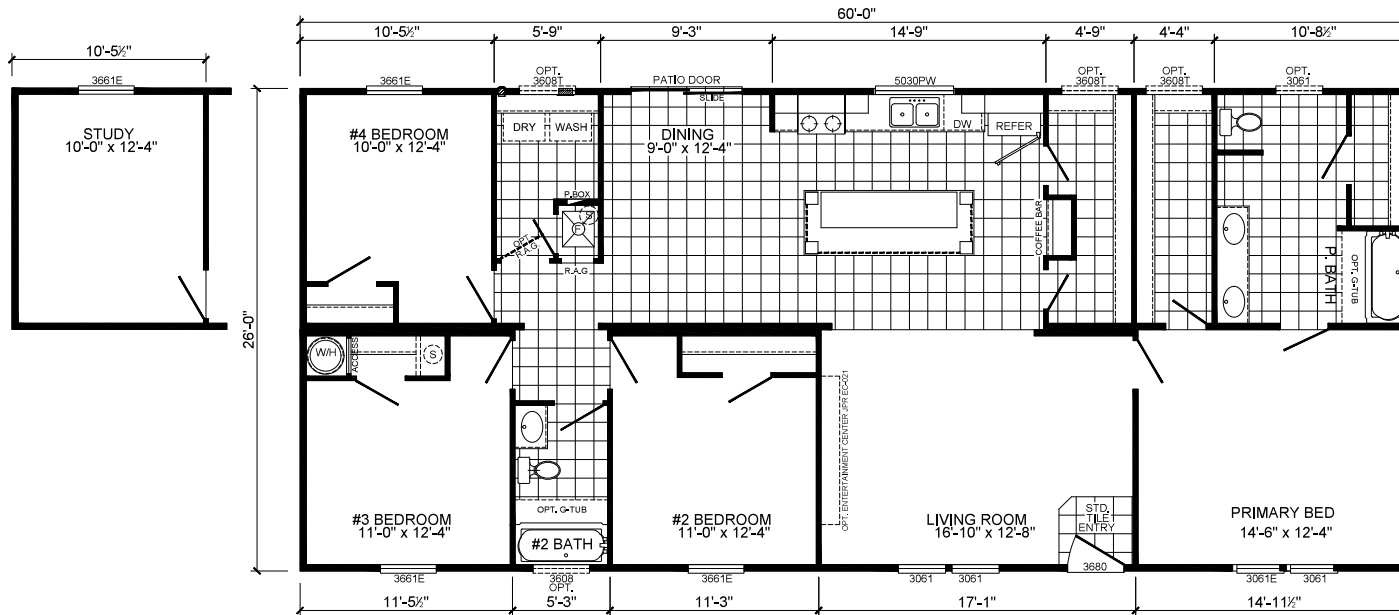

# Bowers

Legend Series

1560 SQ. FT. (Approximate) 3 Bedrooms, 2 Baths

Last Updated: 2-17-25

**FACTORY SELECT HOMES**  
19280 Cortez Blvd.  
Brooksville, FL 34601

**FactorySelectHomes.com | 1-800-716-6337**