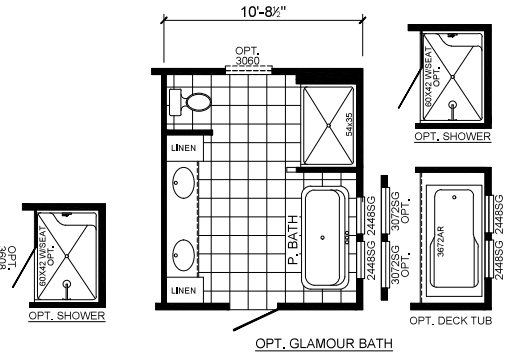

# Bowers

Legend Series

1560 SQ. FT. (Approximate) 3 Bedrooms, 2 Baths

Last Updated: 2-17-25

**FACTORY SELECT HOMES**  
19280 Cortez Blvd.  
Brooksville, FL 34601

**FactorySelectHomes.com | 1-800-716-6337**