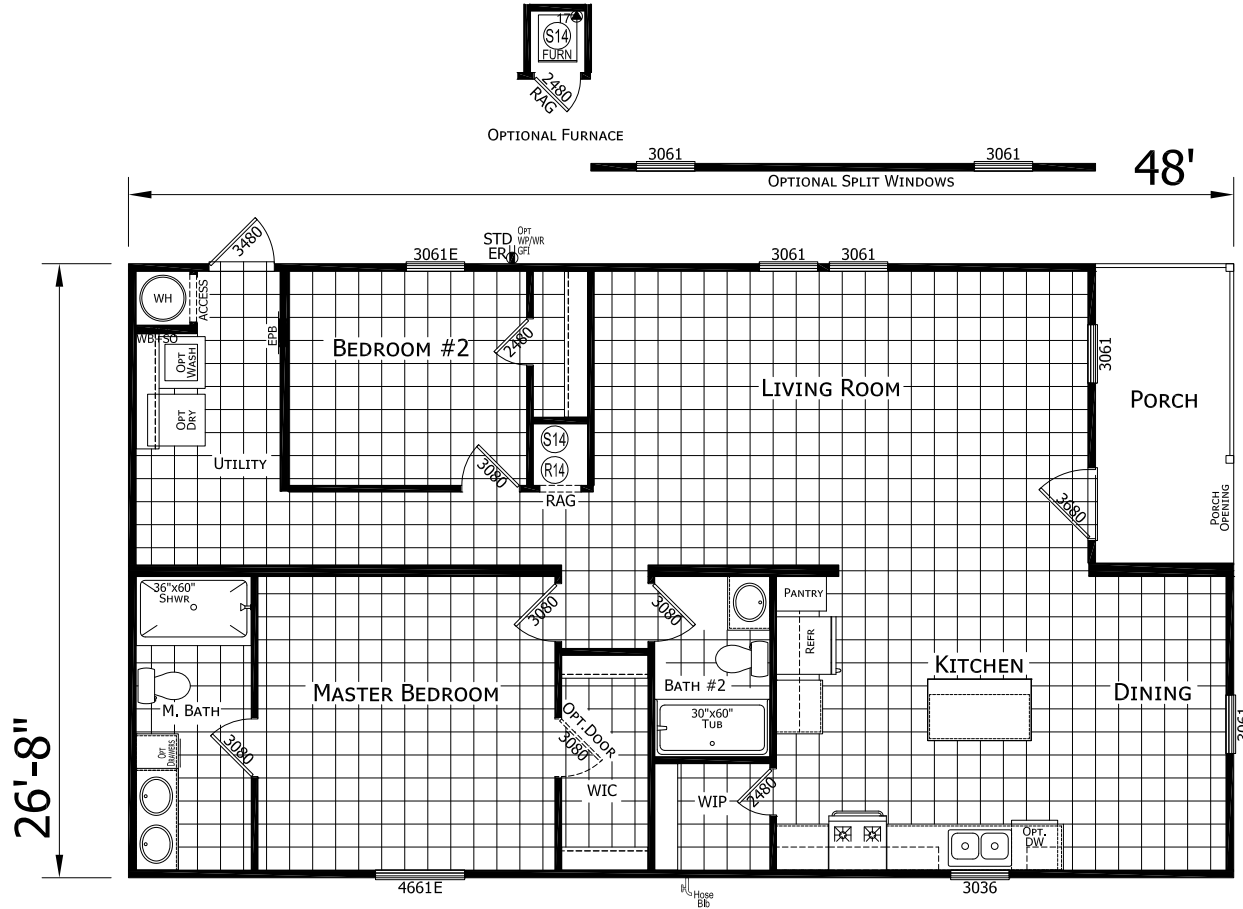

# Bradfordville

Lake Manor Series

1,201 SQ. FT. (Approximate) 2 Bedroom, 2 Bath

Last Updated: 8-23-24

**FACTORY SELECT HOMES**  
19280 Cortez Blvd.  
Brooksville, FL 34601

**FactorySelectHomes.com | 1-800-716-6337**