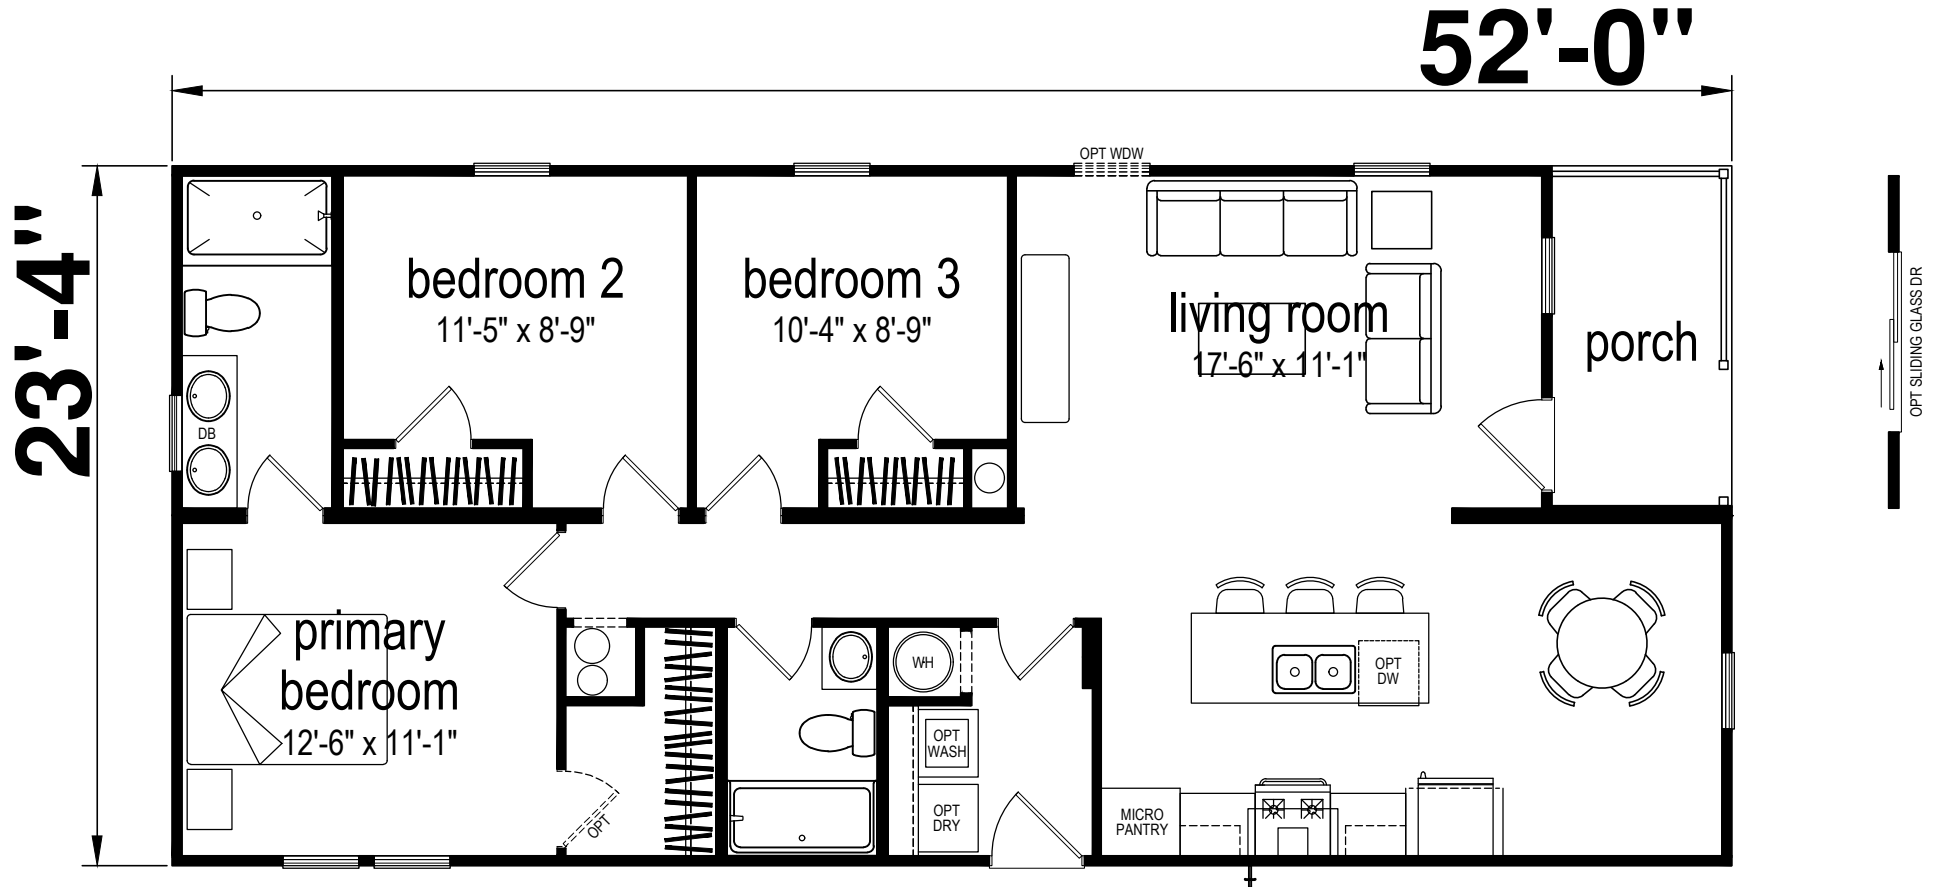

Brandt

Champion Series by Champion Homes (Bartow, FL)

1145 SQ. FT. (Approximate) 3 Bedroom, 2 Bath

Last Updated: 3-17-25

FACTORY SELECT HOMES
 19280 Cortez Blvd.
 Brooksville, FL 34601

FactorySelectHomes.com | 1-800-716-6337