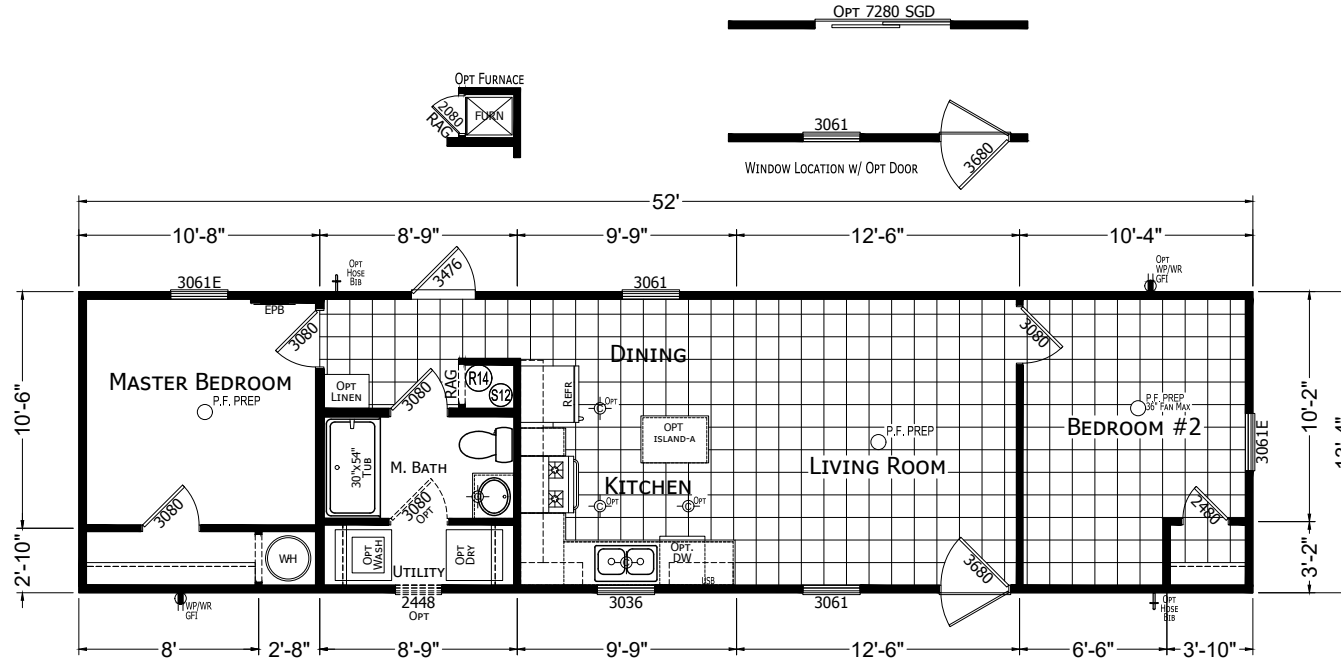

Bridget

Trinity Series

693 SQ. FT. (Approximate) 2 Bedrooms, 1 Baths

Last Updated: 3-4-24

Note: Room Sizes Include Wall Dimensions And Are Not Indicative of True Net Dimensions

FACTORY SELECT HOMES
 19280 Cortez Blvd.
 Brooksville, FL 34601