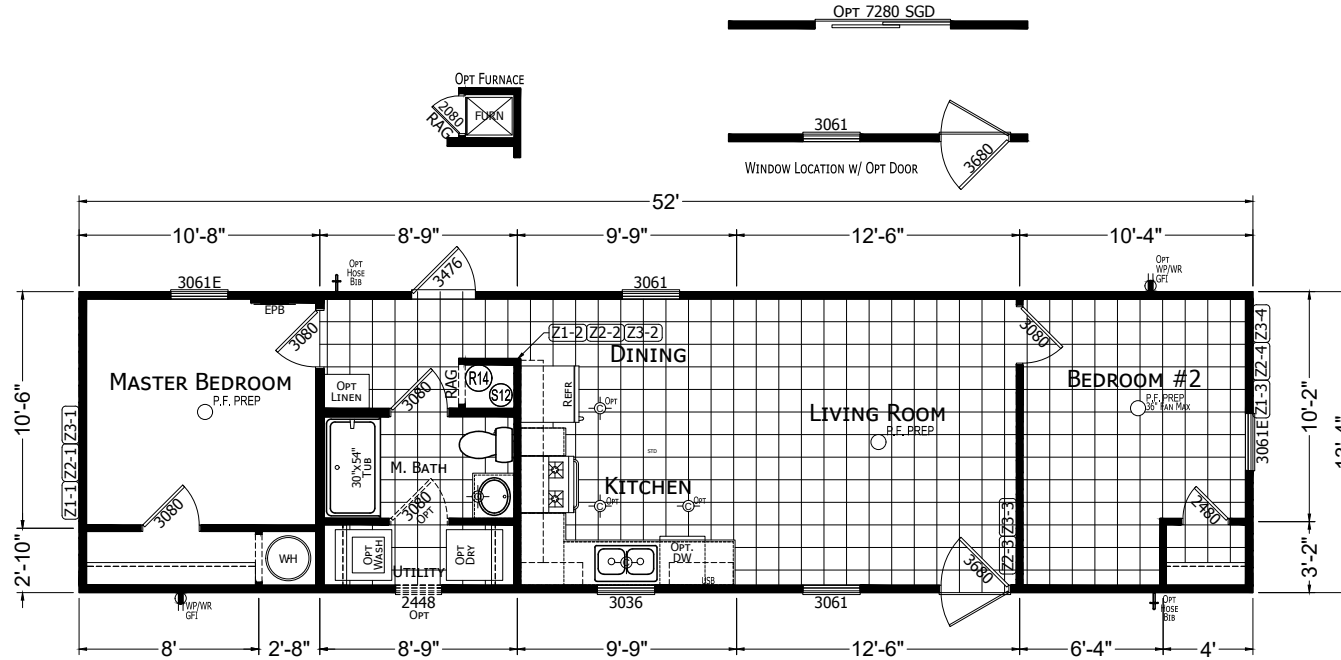

Bridget

Trinity Series

693 SQ. FT. (Approximate) 2 Bedrooms, 1 Baths

Last Updated: 3-25-22

Note: Room Sizes Include Wall Dimensions And Are Not Indicative of True Net Dimensions

FACTORY SELECT HOMES
 19280 Cortez Blvd.
 Brooksville, FL 34601