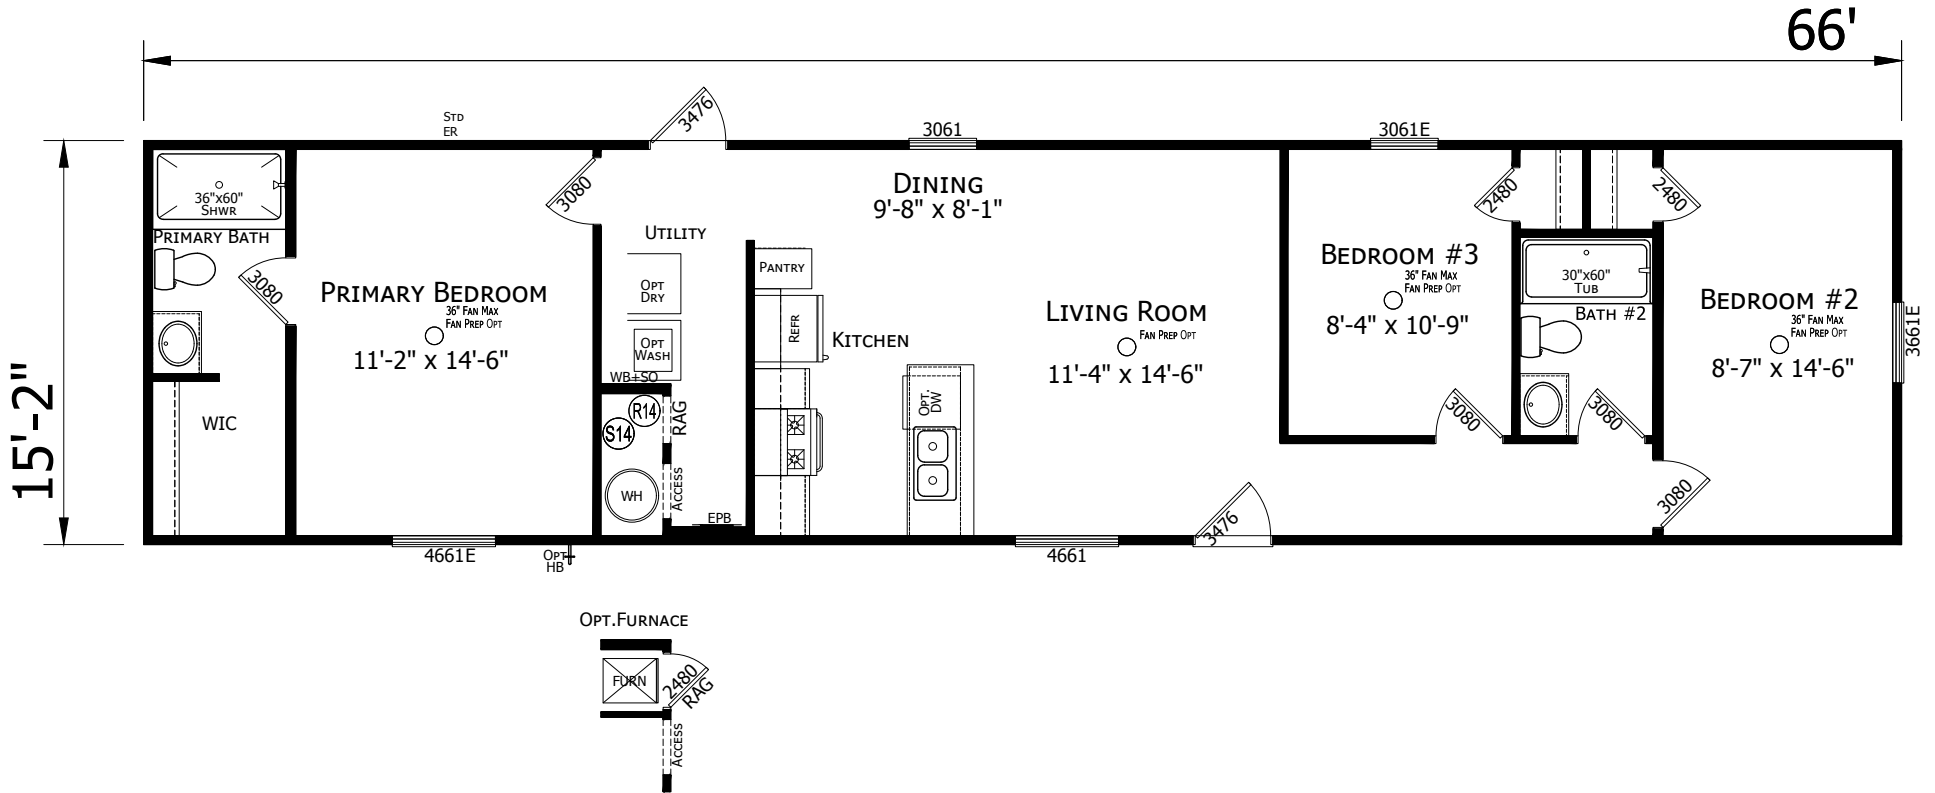

# Bywood

Lake Manor Series

1,001 SQ. FT. (Approximate) 3 Bedroom, 2 Bath

Last Updated: 12-20-23

**FACTORY SELECT HOMES**  
19280 Cortez Blvd.  
Brooksville, FL 34601

**FactorySelectHomes.com | 1-800-716-6337**