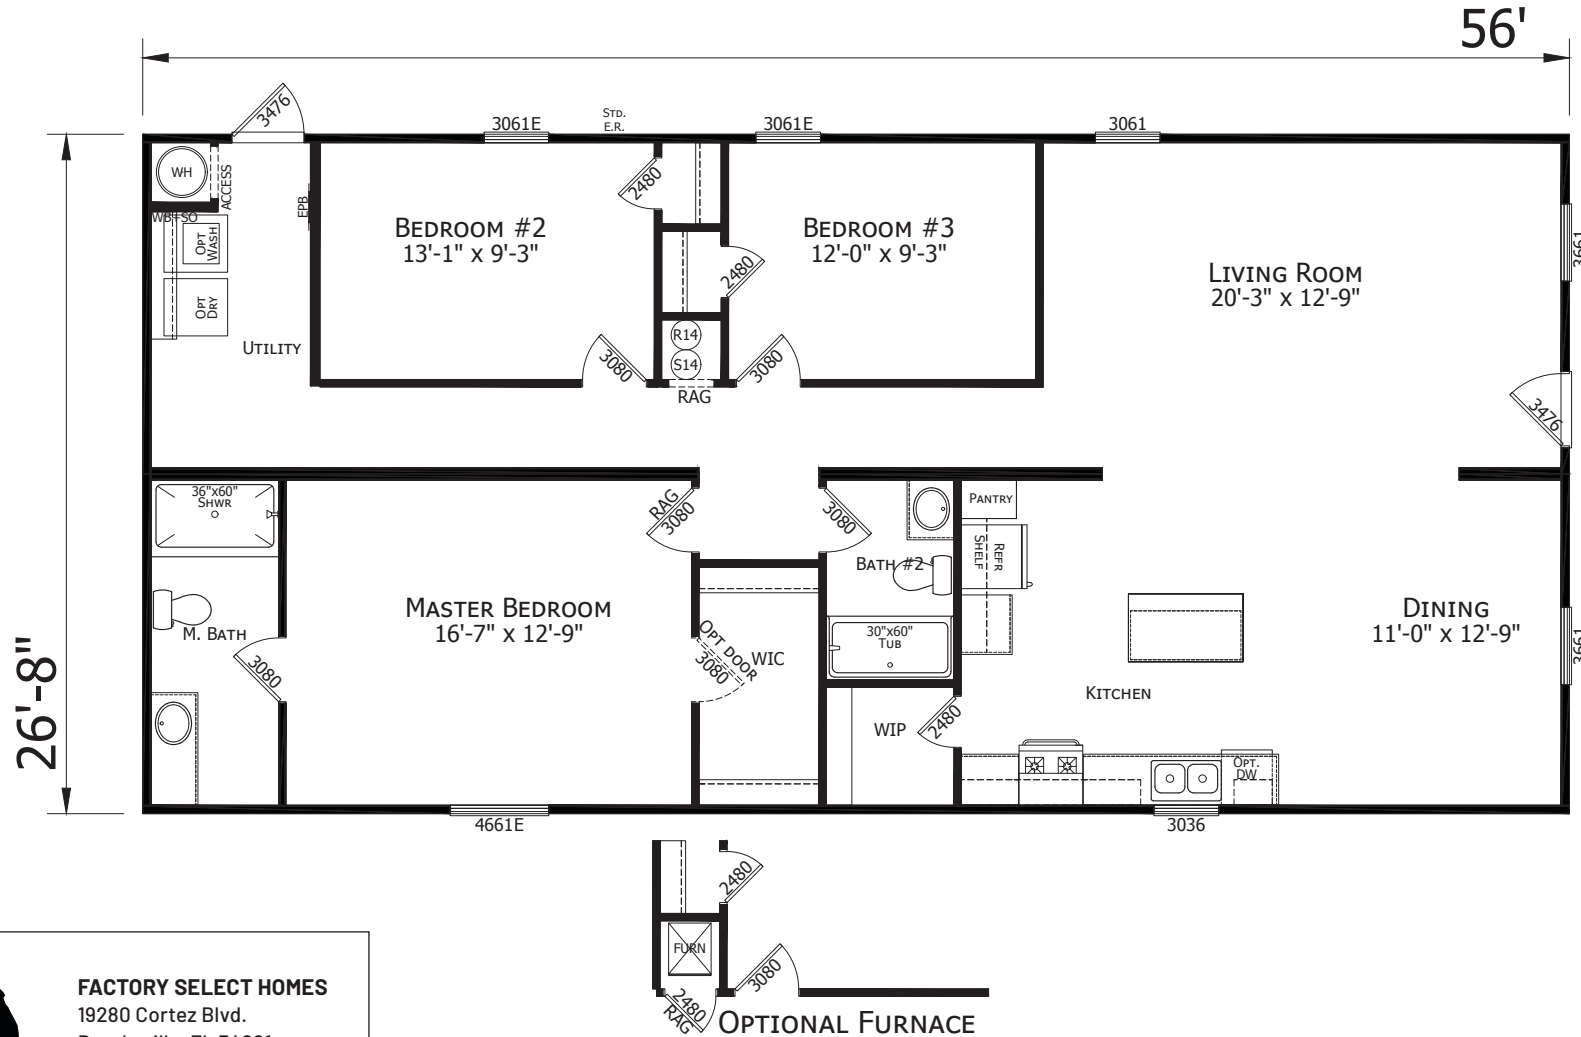

Canford

Prime Series

1,494 SQ. FT. (Approximate) 3 Bedrooms, 2 Baths

Last Updated: 1-12-23

FACTORY SELECT HOMES
 19280 Cortez Blvd.
 Brooksville, FL 34601

FactorySelectHomes.com | 1-800-716-6337

IMPORTANT: Alta Cima Corp reserves the right to modify, cancel or substitute products or features of this event at any time without prior notice or obligation. Pictures and other promotional materials are representative and may depict or contain floor plans, square footages, elevations, options, upgrades, extra design features, decorations, floor coverings, specialty light fixtures, custom paint and wall coverings, window treatments, landscaping, sound and alarm systems, furnishings, appliances, and other designer/decorator features and amenities that are not included as part of the home and/or may not be available at all locations. Home, pricing and community information is subject to change, and homes to prior sale, at any time without notice or obligation. ©2020 Alta Cima Corp. All rights reserved.