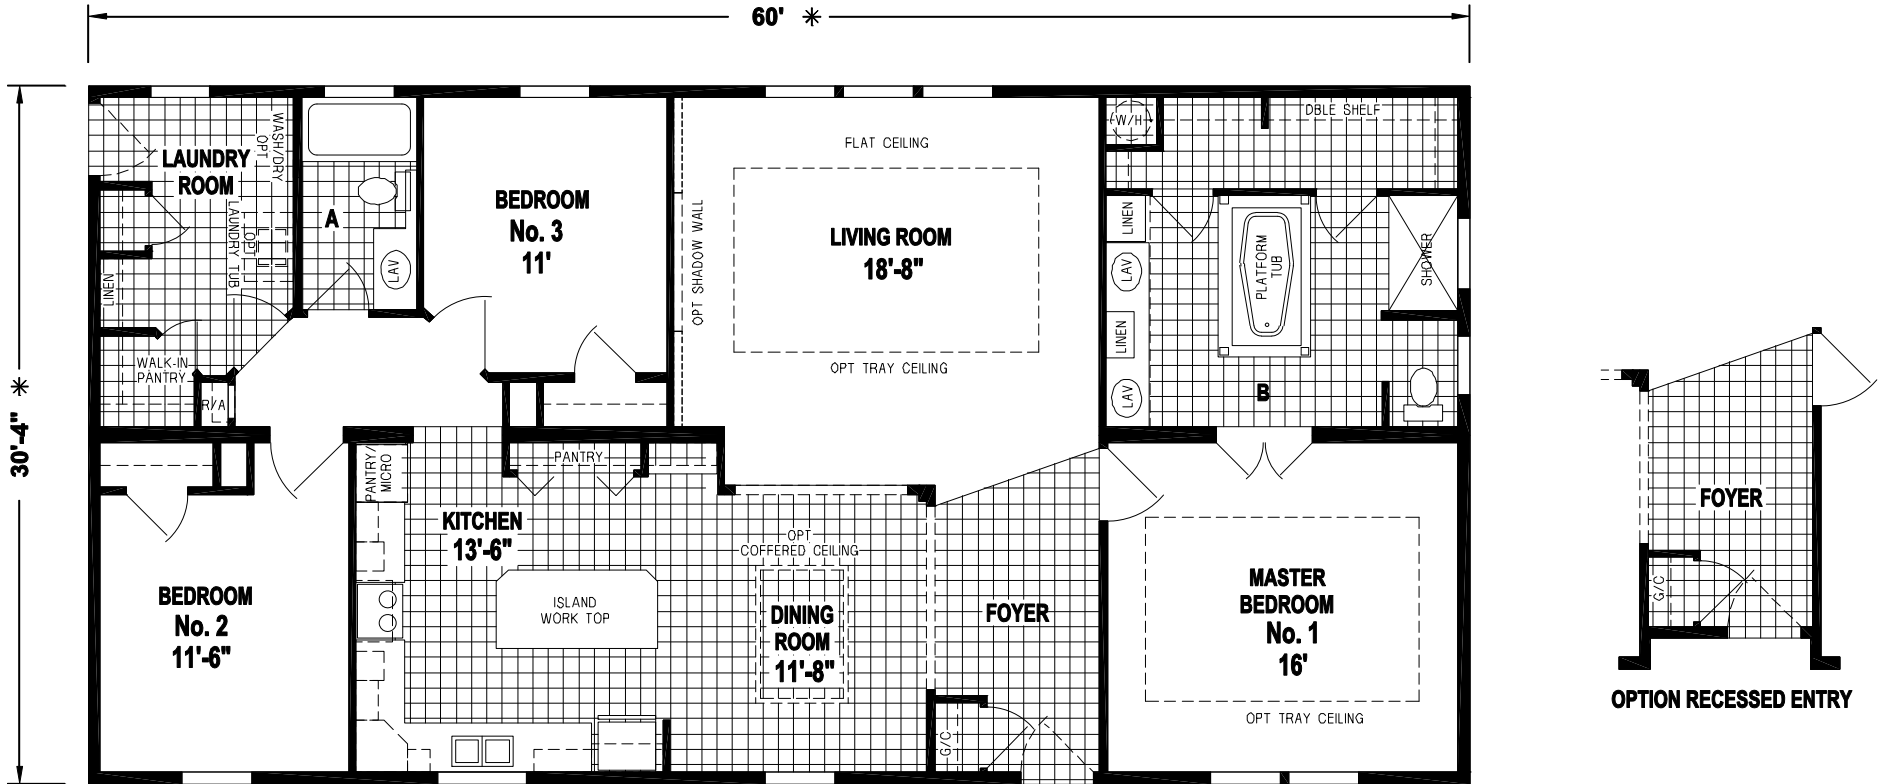

Cartwrite

Silver Springs Limited Series

1,833 SQ. FT. (Approximate) 3 Bedrooms, 2 Baths

Last Updated: 5-19-22

FACTORY SELECT HOMES
19280 Cortez Blvd.
Brooksville, FL 34601

FactorySelectHomes.com | 1-800-716-6337