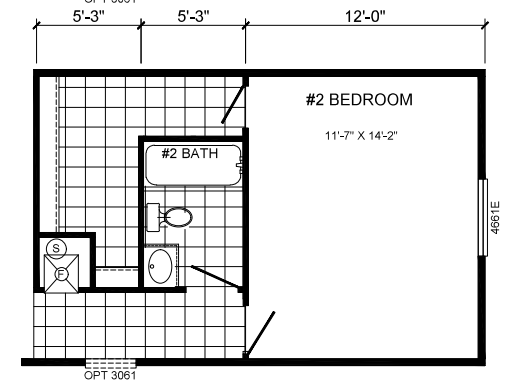

Cheswold

Legend Series

1127 SQ. FT. (Approximate) 3 Bedrooms, 2 Baths

Last Updated: 2-17-25

OPT. GLAMOUR BATH

OPT. 2 BEDROOM LAYOUT

FACTORY SELECT HOMES
19280 Cortez Blvd.
Brooksville, FL 34601

FactorySelectHomes.com | 1-800-716-6337