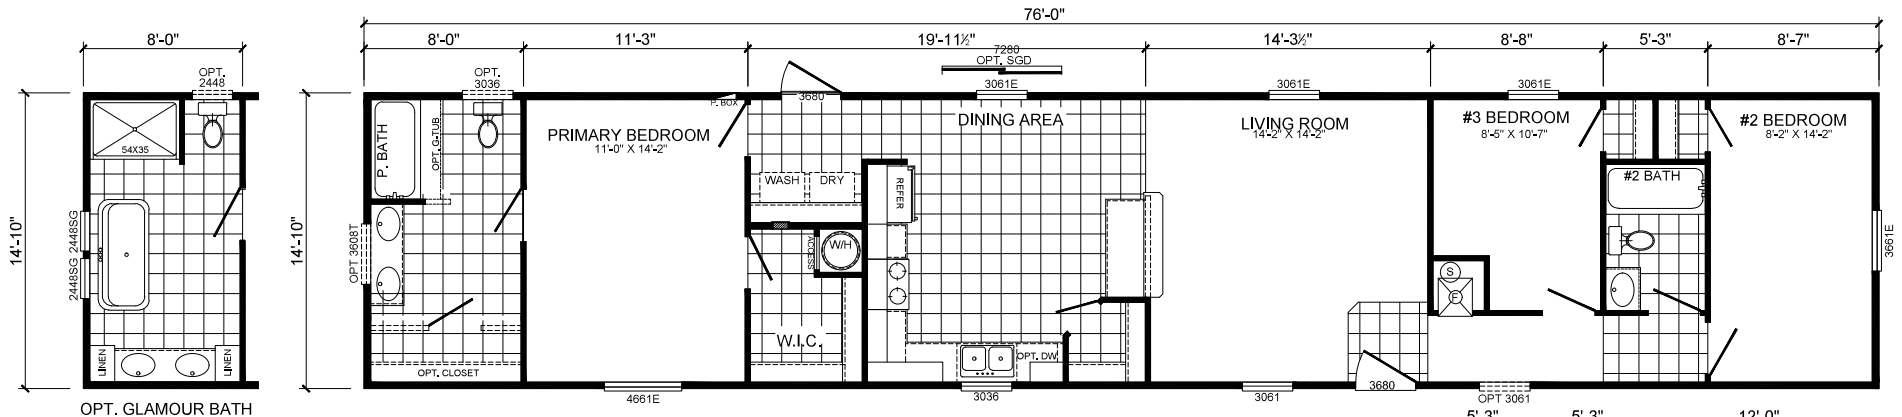

Cheswold

Legend Series

1127 SQ. FT. (Approximate) 3 Bedrooms, 2 Baths

Last Updated: 2-17-25

OPT. GLAMOUR BATH

OPT. 2 BEDROOM LAYOUT

FACTORY SELECT HOMES
19280 Cortez Blvd.
Brooksville, FL 34601

FactorySelectHomes.com | 1-800-716-6337