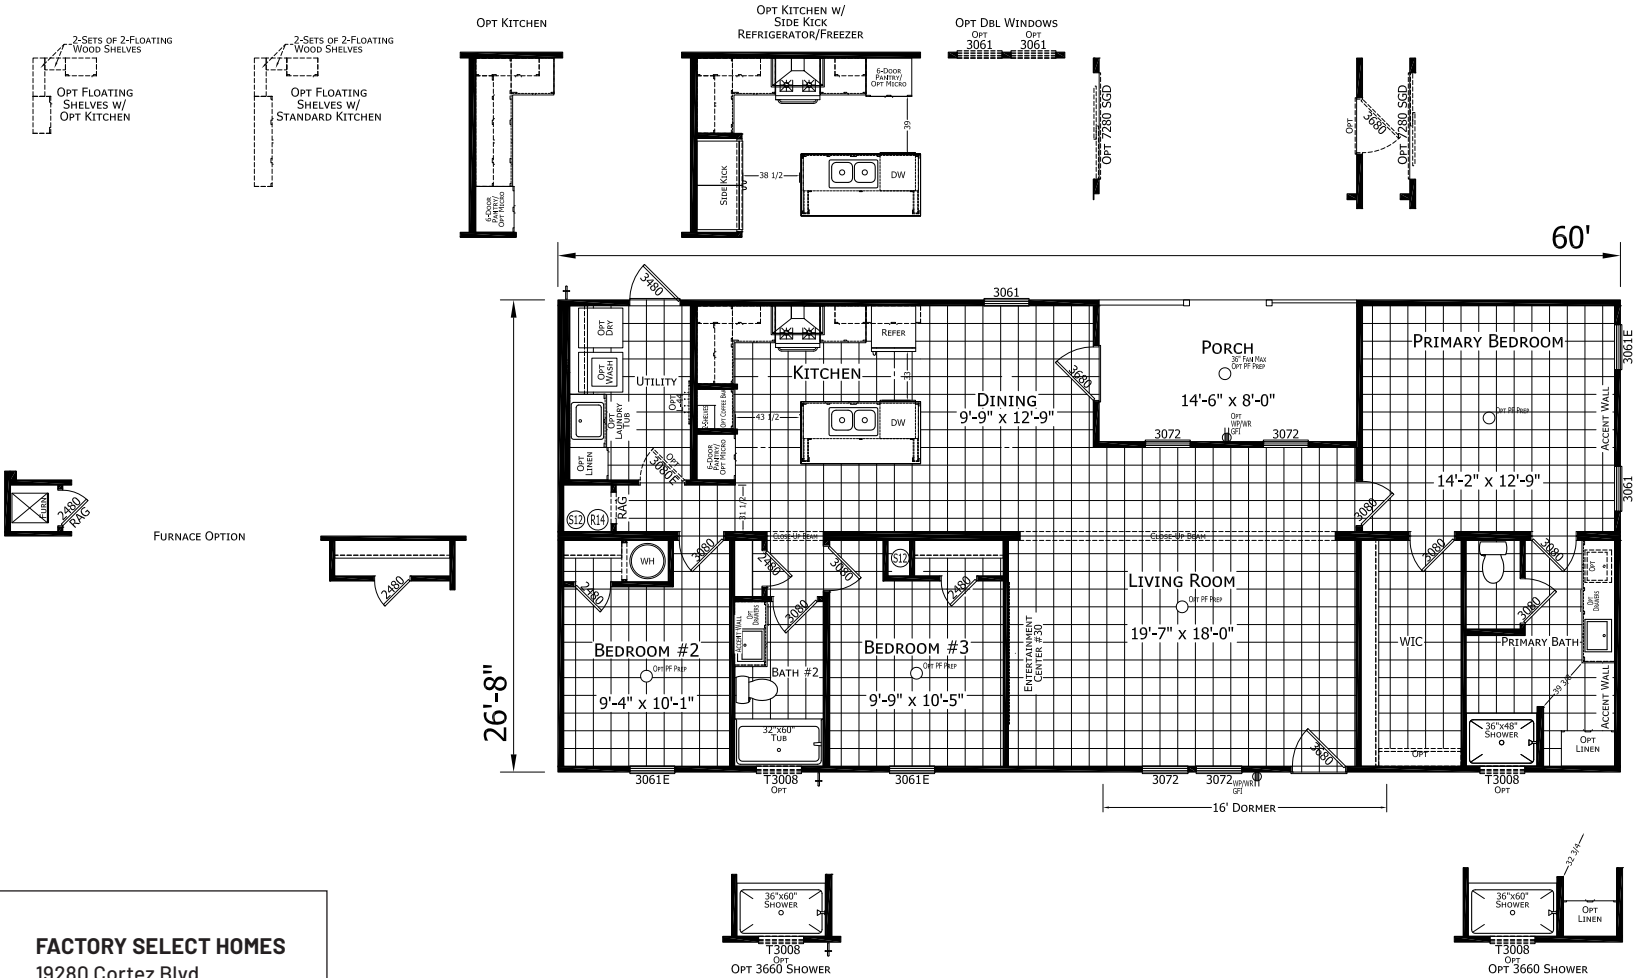

Clermont

Embrace Ultra Series

1,600 SQ. FT. (Approximate) 3 Bedroom, 2 Bath

Last Updated: 4-1-26

FACTORY SELECT HOMES
19280 Cortez Blvd.
Brooksville, FL 34601

FactorySelectHomes.com | 1-800-716-6337

IMPORTANT: Alta Cima Corp reserves the right to modify, cancel or substitute products or features of this event at any time without prior notice or obligation. Pictures and other promotional materials are representative and may depict or contain floor plans, square footages, elevations, options, upgrades, extra design features, decorations, floor coverings, specialty light fixtures, custom paint and wall coverings, window treatments, landscaping, sound and alarm systems, furnishings, appliances, and other designer/decorator features and amenities that are not included as part of the home and/or may not be available at all locations. Home, pricing and community information is subject to change, and homes to prior sale, at any time without notice or obligation. ©2020 Alta Cima Corp. All rights reserved.