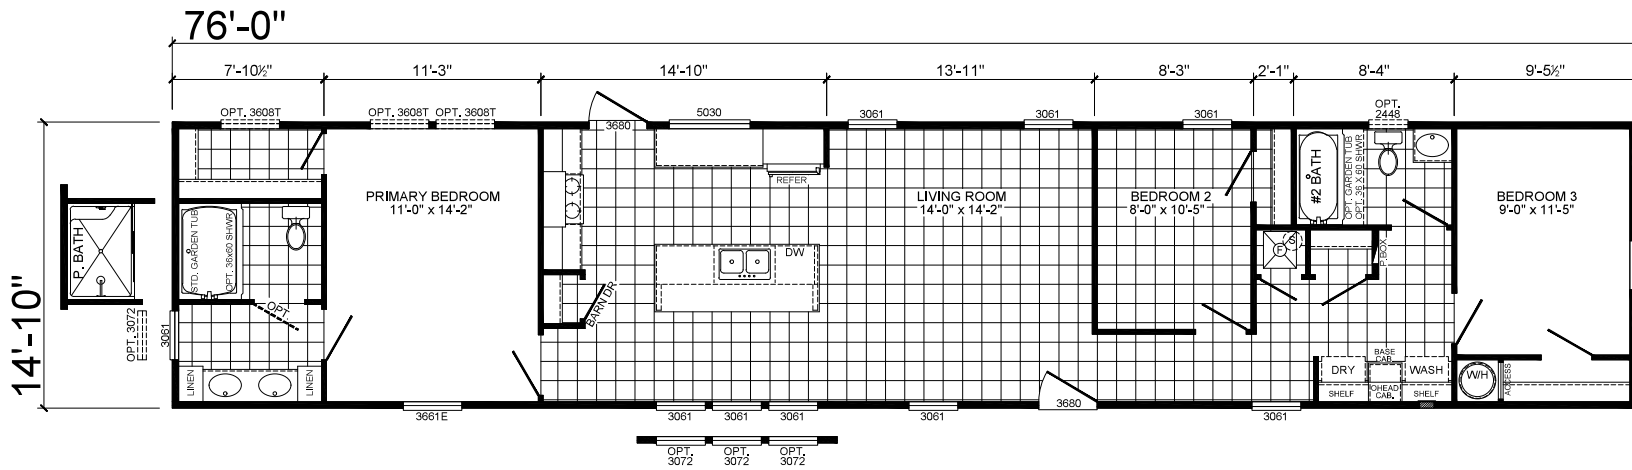

Cloverdale

Express Series

1127 SQ. FT. (Approximate) 3 Bedrooms, 2 Baths

Last Updated: 2-17-25

SHOWN WITH OPT. EXTERIOR #3
HITCH ELEVATION

FACTORY SELECT HOMES
 19280 Cortez Blvd.
 Brooksville, FL 34601

FactorySelectHomes.com | 1-800-716-6337