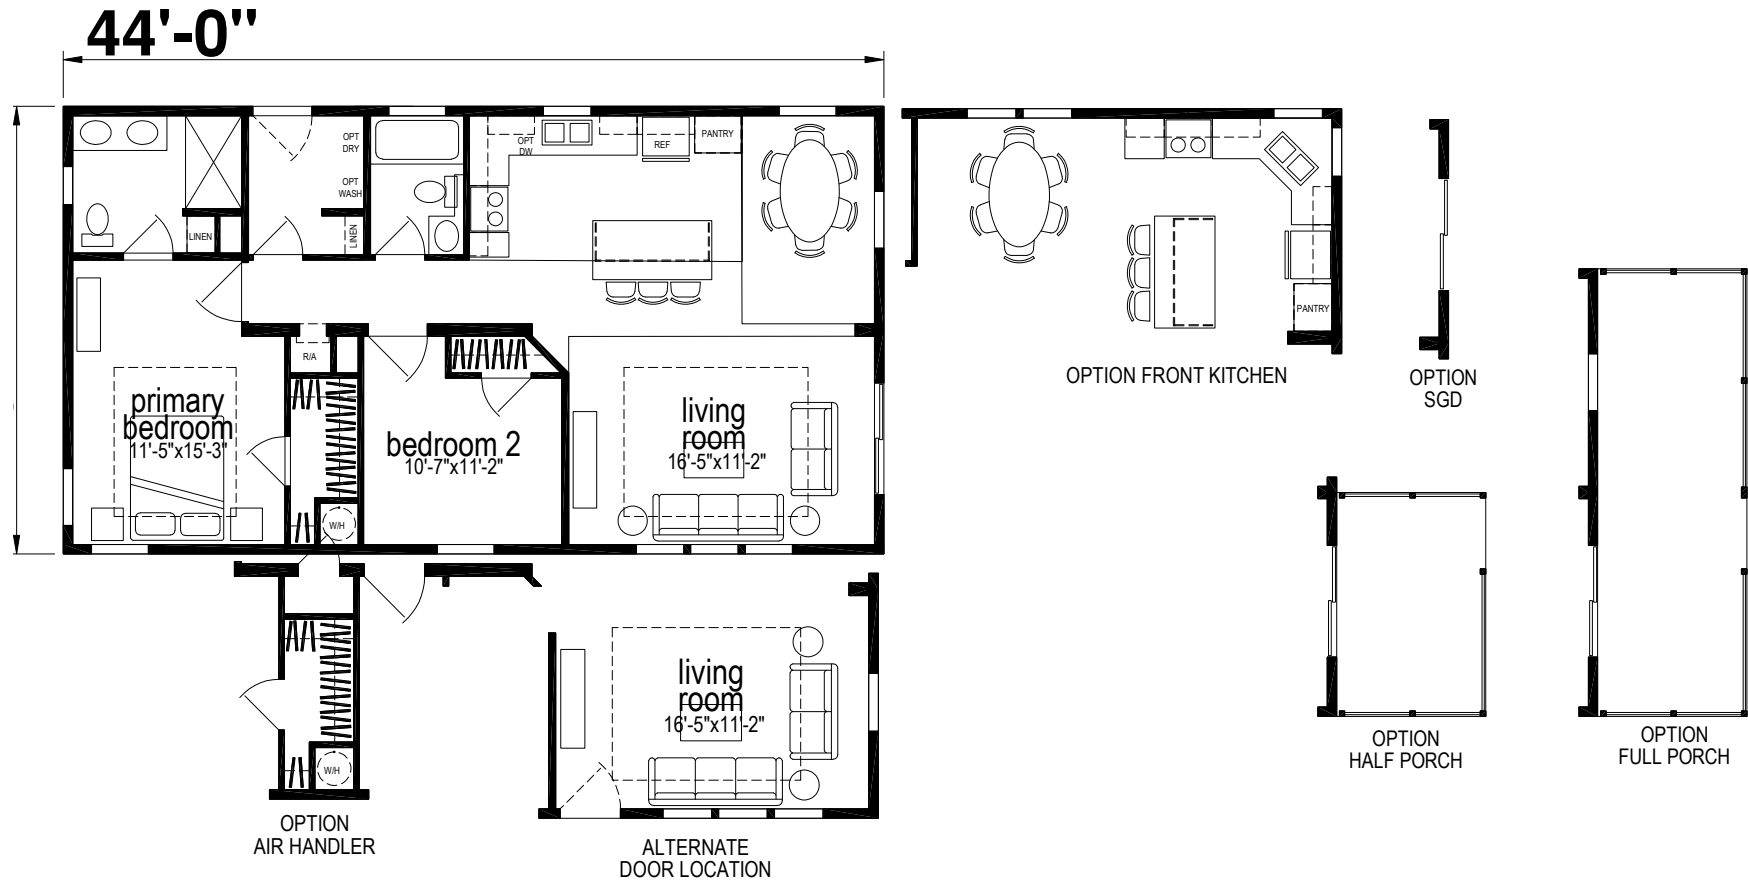

Coalmont

Silver Springs Limited Series

1056 SQ. FT. (Approximate) 2 Bedrooms, 2 Baths

Last Updated: 2-24-25

FACTORY SELECT HOMES
 19280 Cortez Blvd.
 Brooksville, FL 34601

FactorySelectHomes.com | 1-800-716-6337