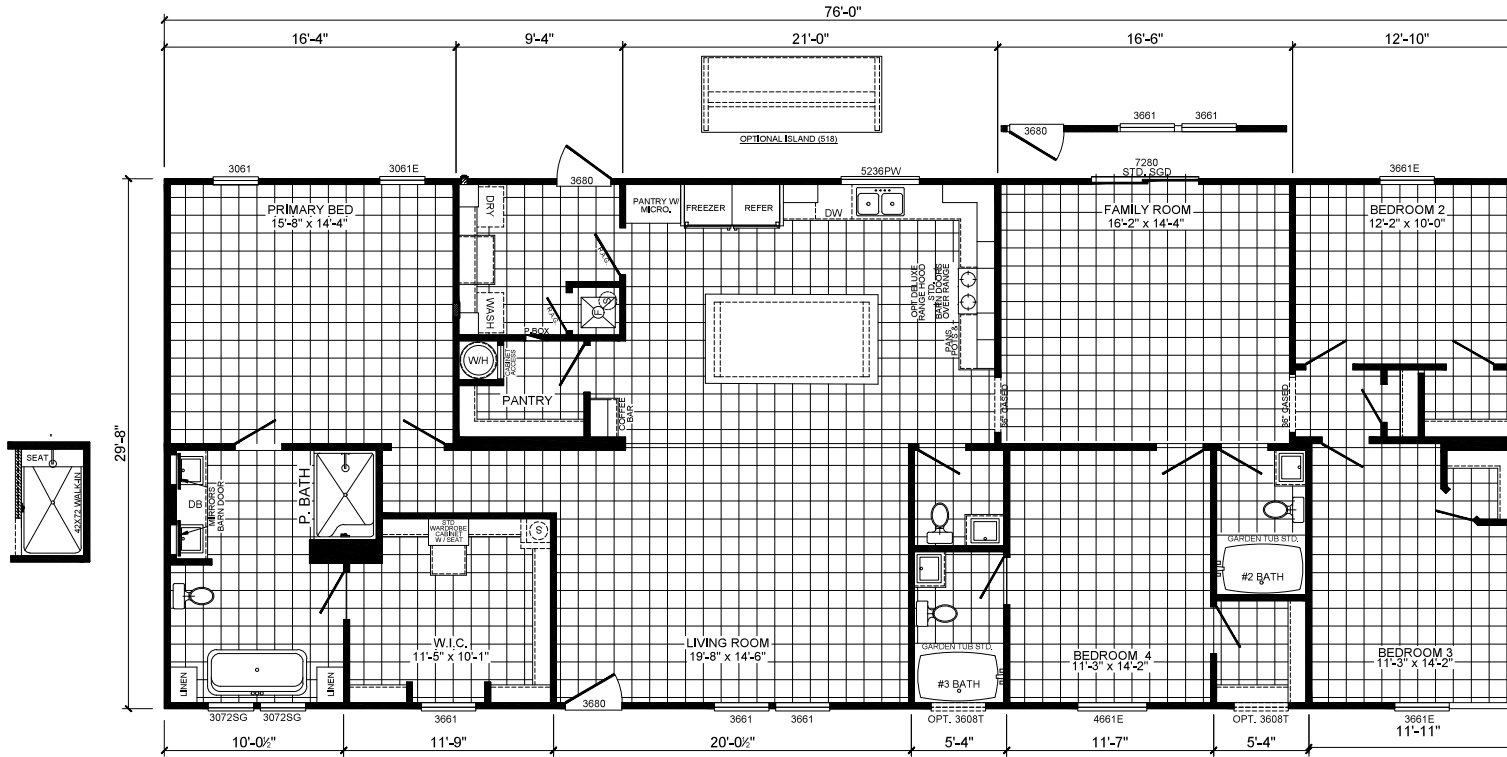

Cody

Liberty Series

2,254 SQ. FT. (Approximate) 4 Bedrooms, 3.5 Baths

Last Updated: 9-11-25

FACTORY SELECT HOMES
19280 Cortez Blvd.
Brooksville, FL 34601

FactorySelectHomes.com | 1-800-716-6337

IMPORTANT: Alta Cima Corp reserves the right to modify, cancel or substitute products or features of this event at any time without prior notice or obligation. Pictures and other promotional materials are representative and may depict or contain floor plans, square footages, elevations, options, upgrades, extra design features, decorations, floor coverings, specialty light fixtures, custom paint and wall coverings, window treatments, landscaping, sound and alarm systems, furnishings, appliances, and other designer/decorator features and amenities that are not included as part of the home and/or may not be available at all locations. Home, pricing and community information is subject to change, and homes to prior sale, at any time without notice or obligation. ©2020 Alta Cima Corp. All rights reserved.