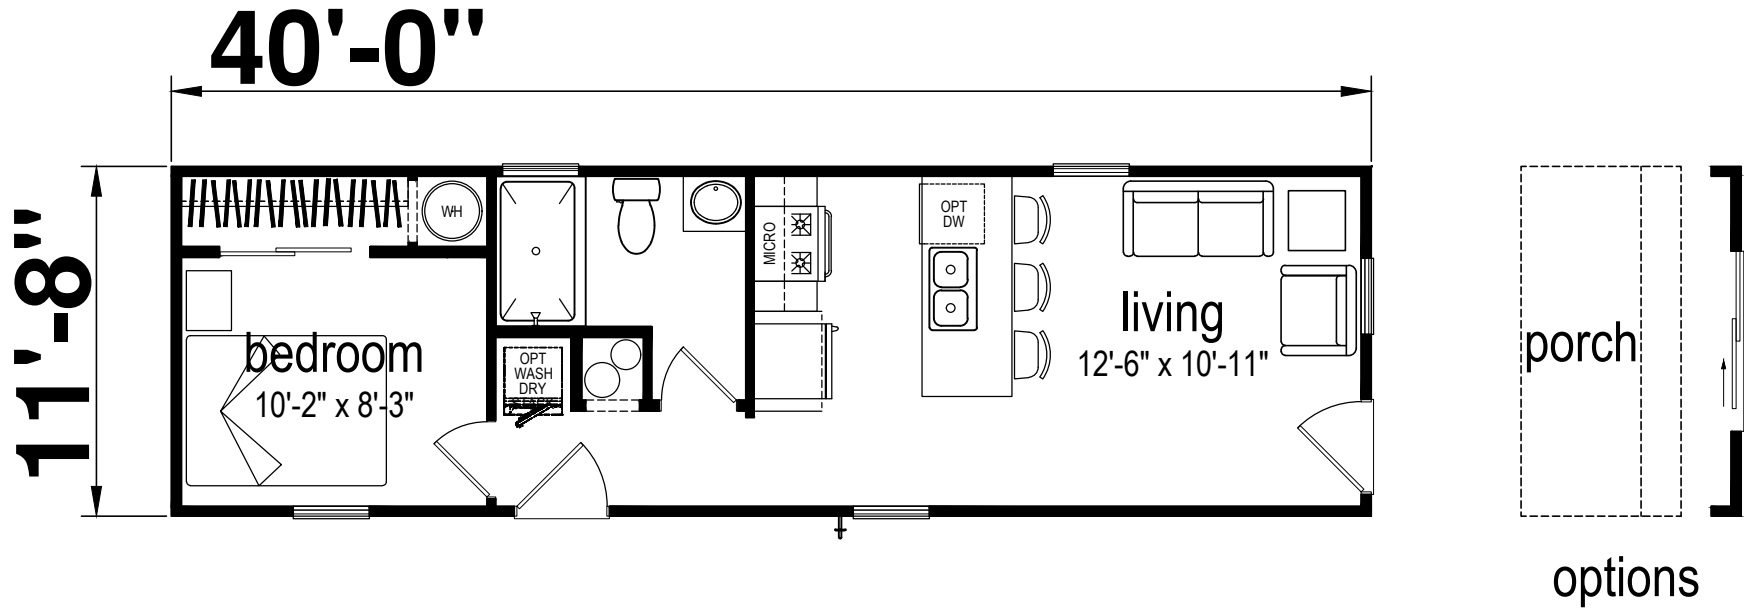

Cody

Champion Series by Champion Homes (Bartow, FL)

467 SQ. FT. (Approximate) 1 Bedroom, 1 Bath

Last Updated: 3-17-25

FACTORY SELECT HOMES
19280 Cortez Blvd.
Brooksville, FL 34601

FactorySelectHomes.com | 1-800-716-6337