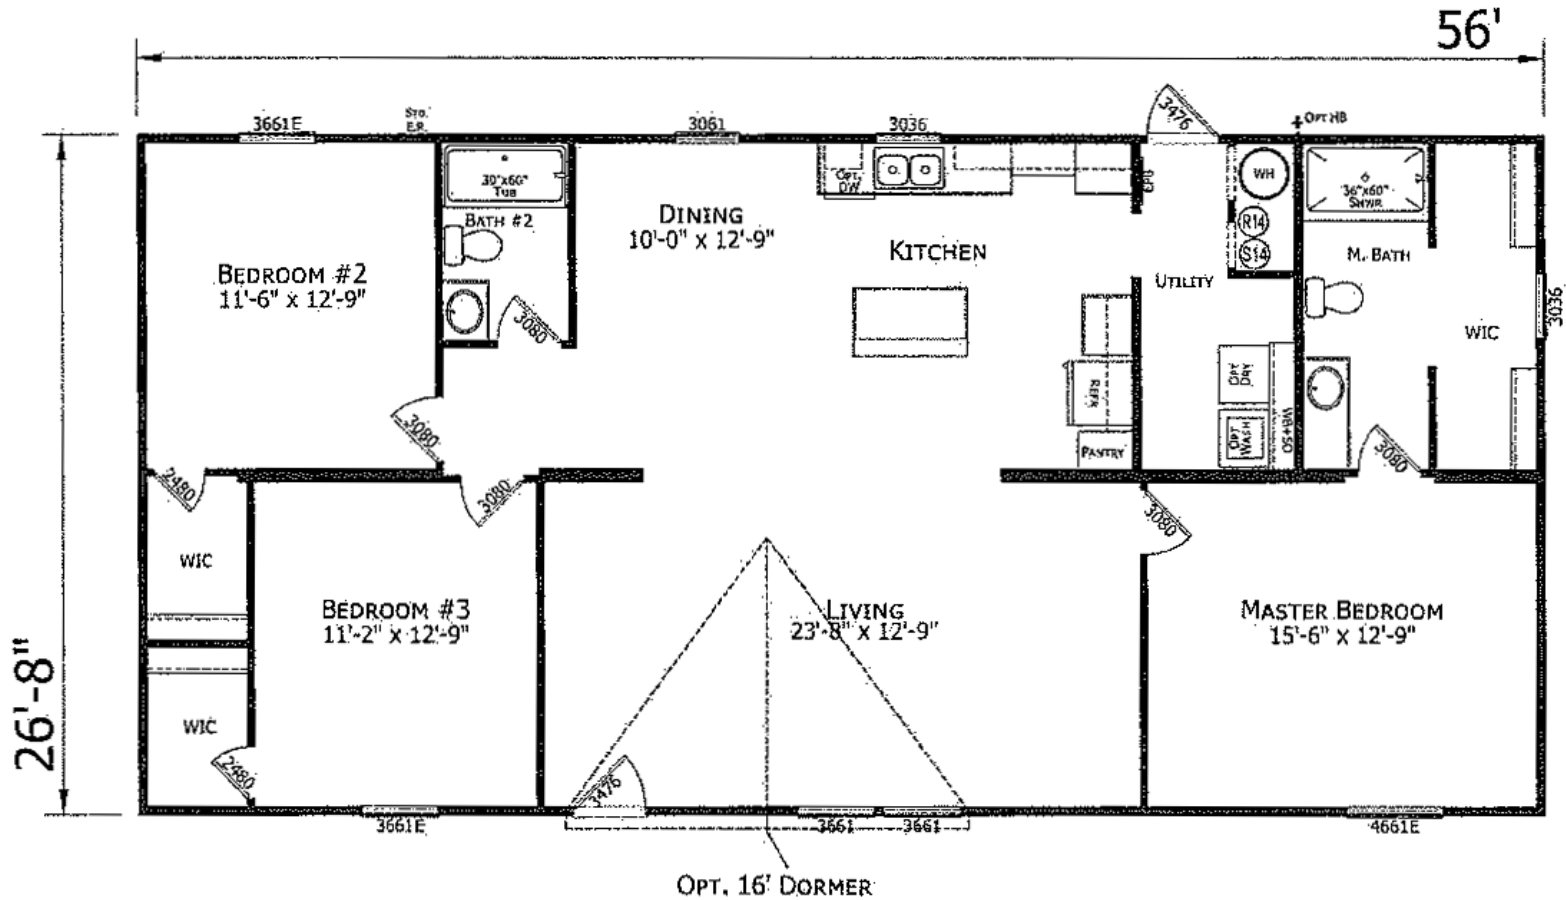

# Coltrane

Prime Series

1,493 SQ. FT. (Approximate) 3 Bedroom, 2 Bath

Last Updated: 5-20-22

\*Limited quantities of the Coltrane are available - please call our sales office to confirm.

**FACTORY SELECT HOMES**  
19280 Cortez Blvd.  
Brooksville, FL 34601