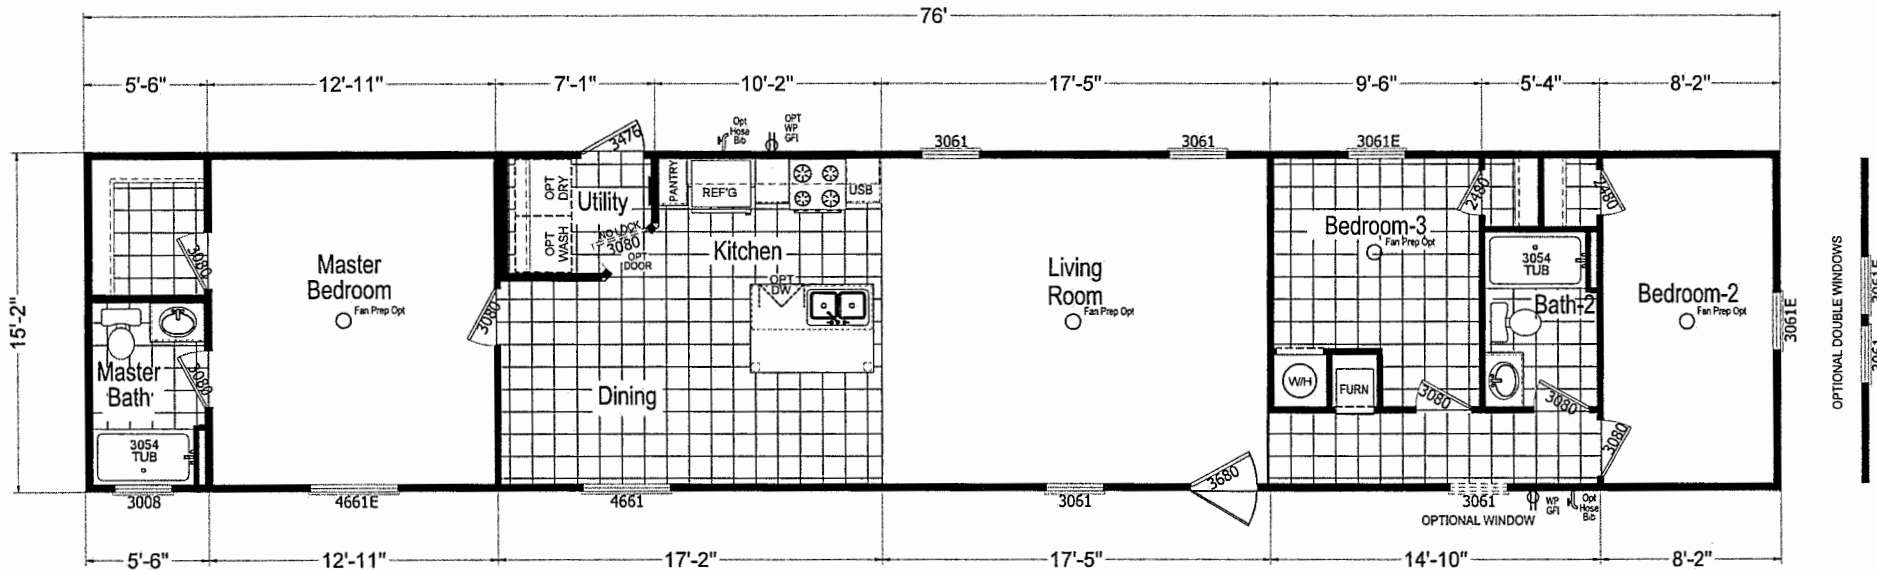

# Corey

Forest Manor Series

CHAMPION

MANUFACTURED BEAUTIFULLY™

3 Bedrooms, 2 Baths  
Approx. 1,152 Sq. Ft.

Last Updated: 5-4-20

**FACTORY Select HOMES**

19280 Cortez Blvd.  
Brooksville, FL 34601  
1-800-716-6337  
www.FactorySelectHomes.com