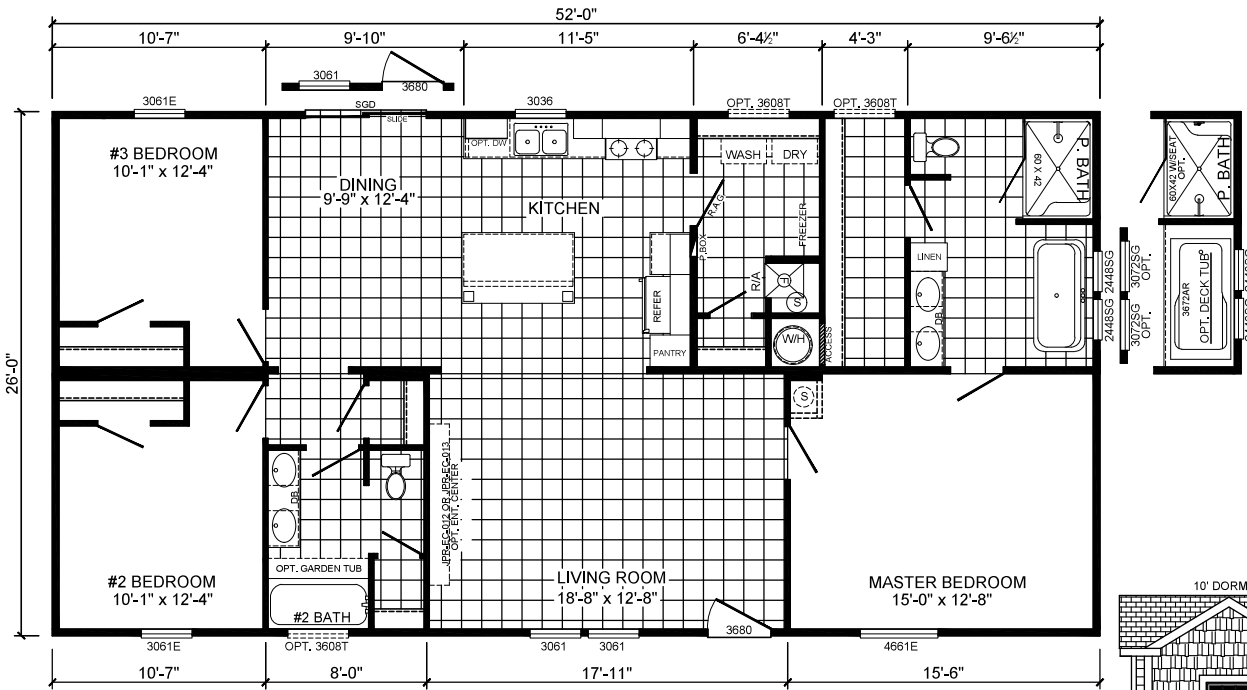

Corry

Express Series

1352 SQ. FT. (Approximate) 3 Bedrooms, 2 Baths

Last Updated: 2-17-25

FACTORY SELECT HOMES
19280 Cortez Blvd.
Brooksville, FL 34601

FactorySelectHomes.com | 1-800-716-6337

IMPORTANT: Alta Cima Corp reserves the right to modify, cancel or substitute products or features of this event at any time without prior notice or obligation. Pictures and other promotional materials are representative and may depict or contain floor plans, square footages, elevations, options, upgrades, extra design features, decorations, floor coverings, specialty light fixtures, custom paint and wall coverings, window treatments, landscaping, sound and alarm systems, furnishings, appliances, and other designer/decorator features and amenities that are not included as part of the home and/or may not be available at all locations. Home, pricing and community information is subject to change, and homes to prior sale, at any time without notice or obligation. ©2020 Alta Cima Corp. All rights reserved.