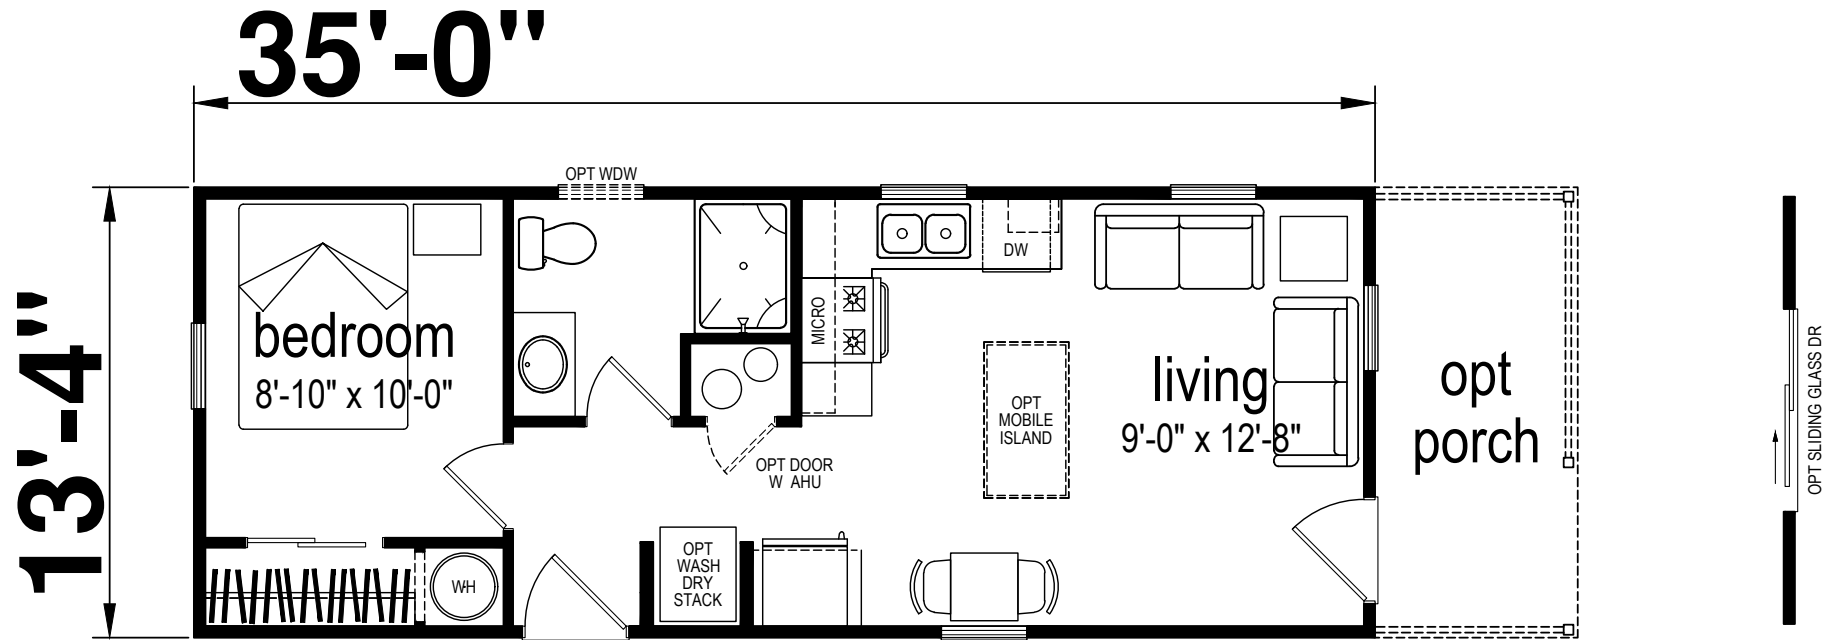

Crawfordshire

Lakeside Series by Champion Homes (Bartow, FL)

467 SQ. FT. (Approximate) 1 Bedroom, 1 Bath

Last Updated: 3-17-25

FACTORY SELECT HOMES
 19280 Cortez Blvd.
 Brooksville, FL 34601

FactorySelectHomes.com | 1-800-716-6337