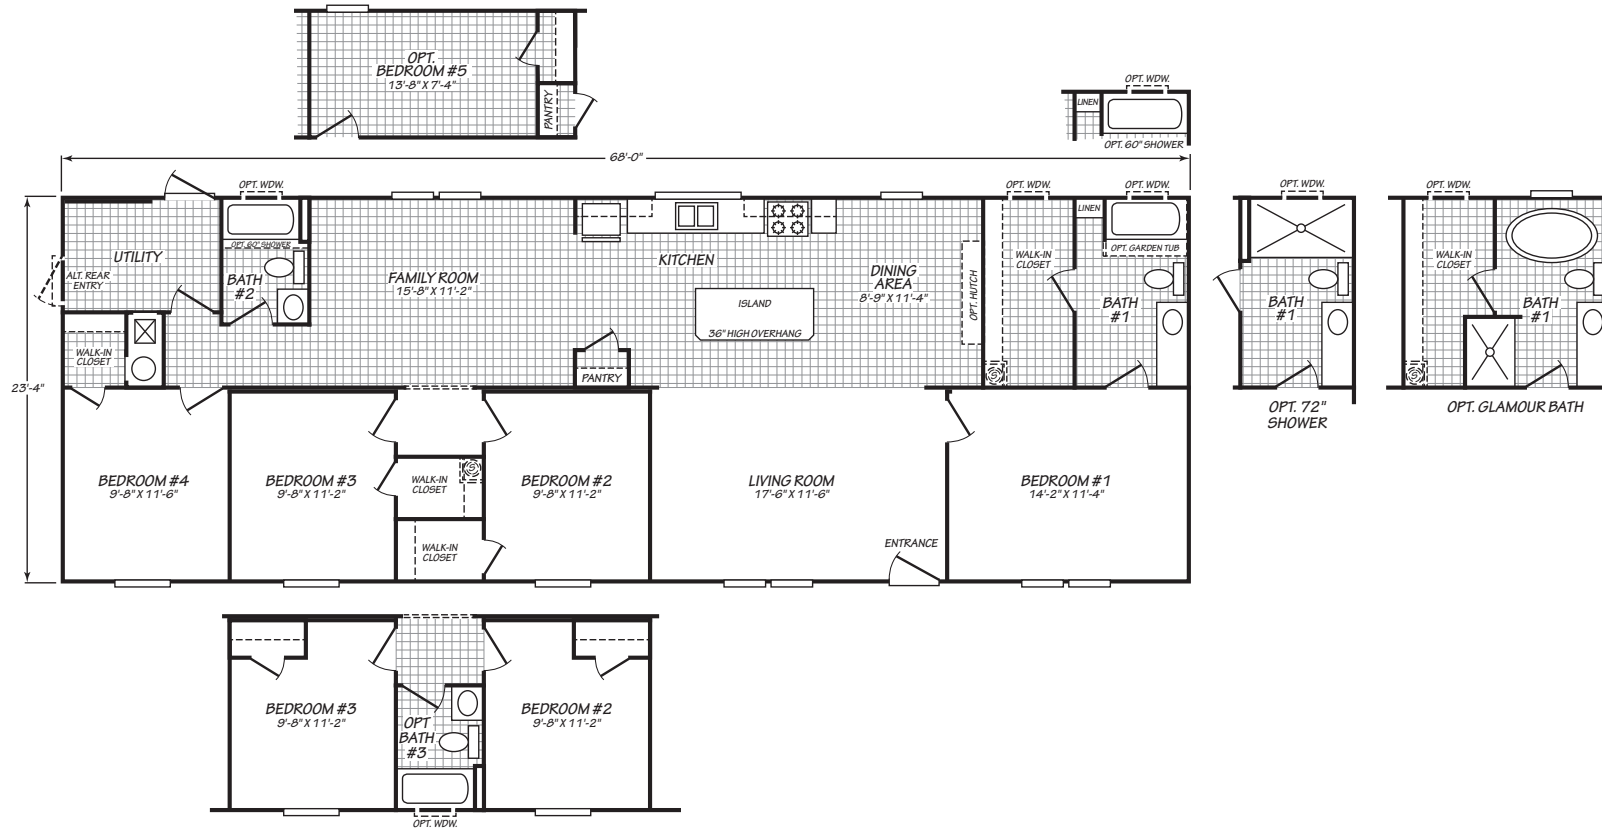

Dale

Summit Series

1,586 SQ. FT. (Approximate) 4 Bedrooms, 2 Baths

Last Updated: 10-1-21

FACTORY SELECT HOMES
19280 Cortez Blvd.
Brooksville, FL 34601

FactorySelectHomes.com | 1-800-716-6337

IMPORTANT: Alta Cima Corp reserves the right to modify, cancel or substitute products or features of this event at any time without prior notice or obligation. Pictures and other promotional materials are representative and may depict or contain floor plans, square footages, elevations, options, upgrades, extra design features, decorations, floor coverings, specialty light fixtures, custom paint and wall coverings, window treatments, landscaping, sound and alarm systems, furnishings, appliances, and other designer/decorator features and amenities that are not included as part of the home and/or may not be available at all locations. Home, pricing and community information is subject to change, and homes to prior sale, at any time without notice or obligation. ©2020 Alta Cima Corp. All rights reserved.