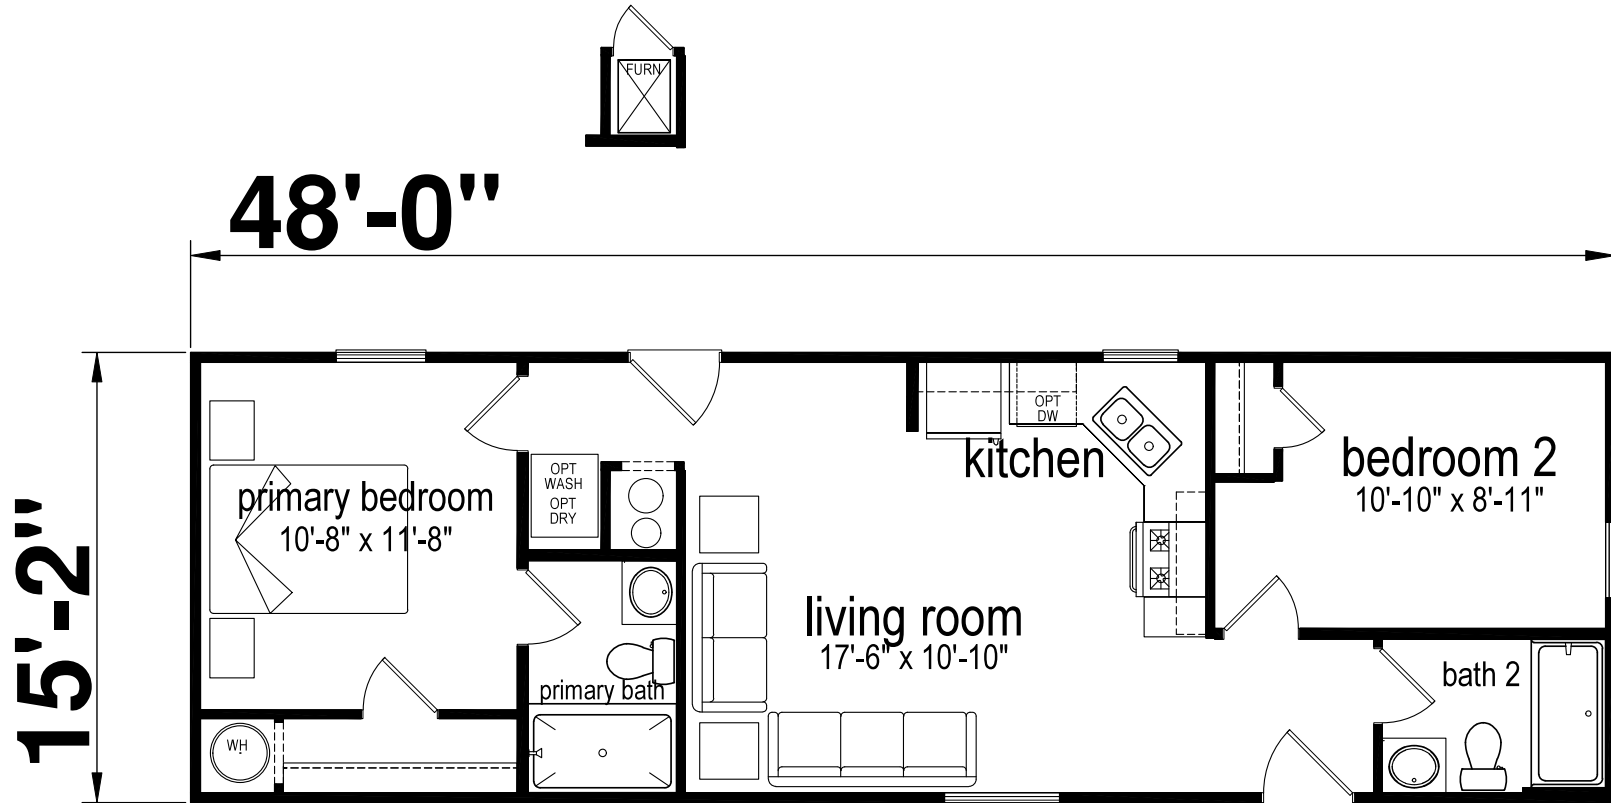

Danville

Key Largo Series

728 SQ. FT. (Approximate) 2 Bedroom, 2 Bath

Last Updated: 6-22-26

FACTORY SELECT HOMES
19280 Cortez Blvd.
Brooksville, FL 34601

FactorySelectHomes.com | 1-800-716-6337

IMPORTANT: Alta Cima Corp reserves the right to modify, cancel or substitute products or features of this event at any time without prior notice or obligation. Pictures and other promotional materials are representative and may depict or contain floor plans, square footages, elevations, options, upgrades, extra design features, decorations, floor coverings, specialty light fixtures, custom paint and wall coverings, window treatments, landscaping, sound and alarm systems, furnishings, appliances, and other designer/decorator features and amenities that are not included as part of the home and/or may not be available at all locations. Home, pricing and community information is subject to change, and homes to prior sale, at any time without notice or obligation. ©2020 Alta Cima Corp. All rights reserved.