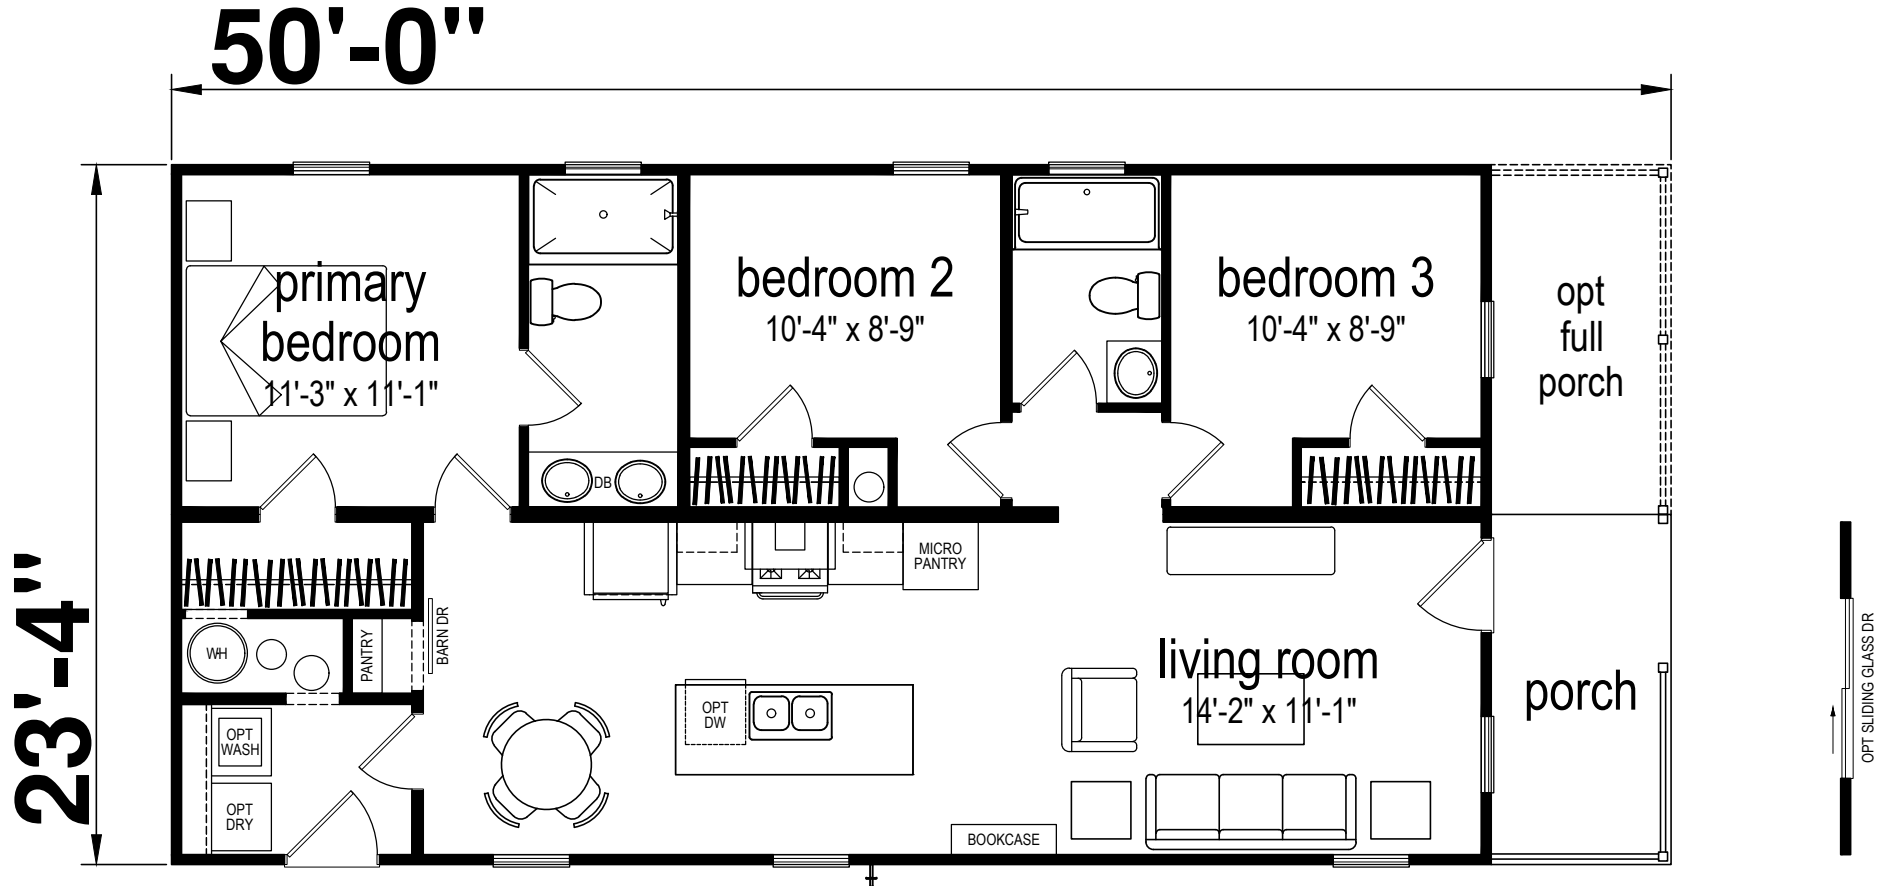

# Deerwood

Champion Series by Champion Homes (Bartow, FL)

1027 SQ. FT. (Approximate) 3 Bedroom, 2 Bath

Last Updated: 3-17-25

**FACTORY SELECT HOMES**  
19280 Cortez Blvd.  
Brooksville, FL 34601

**FactorySelectHomes.com | 1-800-716-6337**