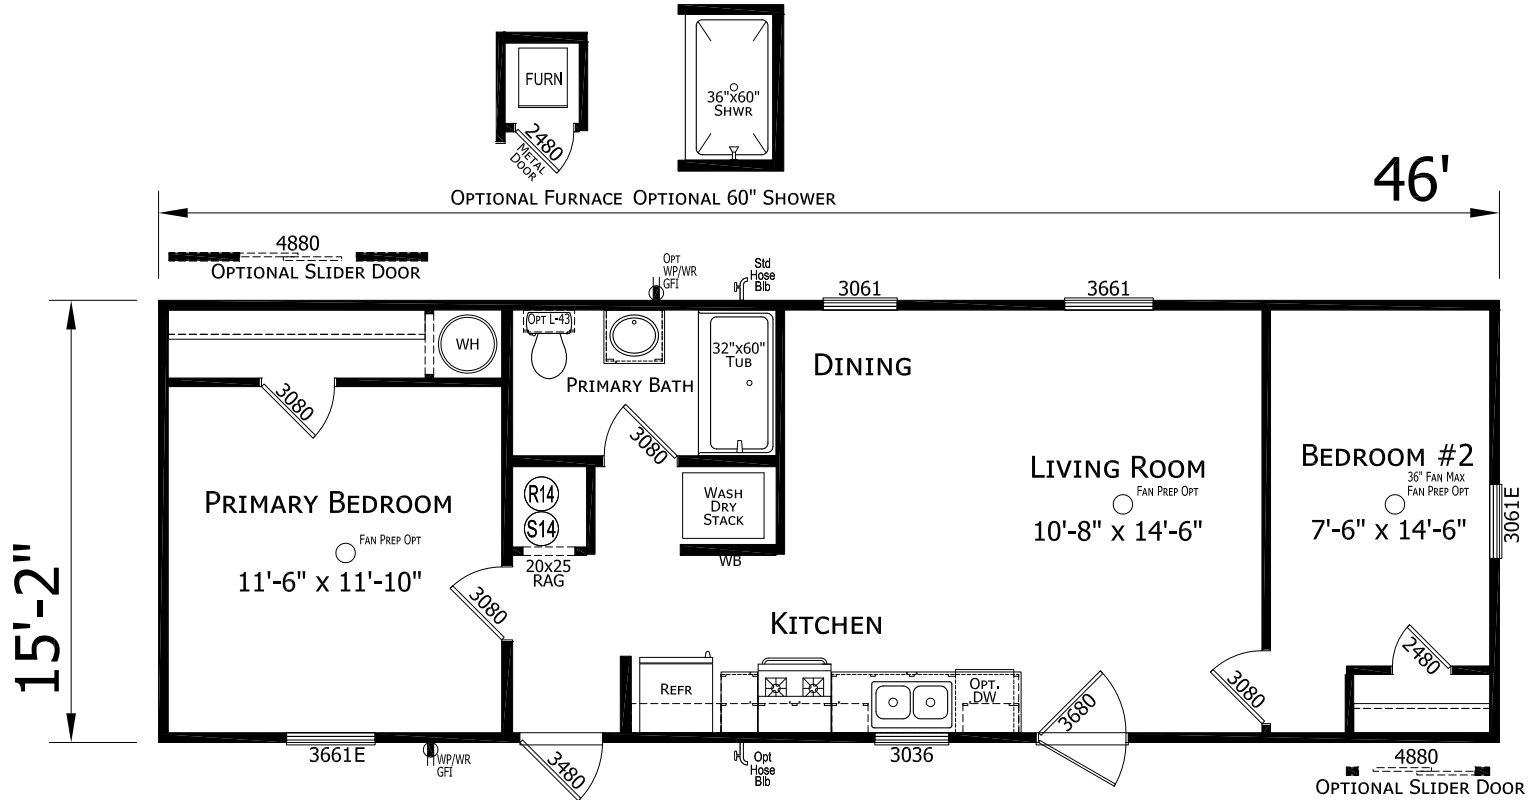

Duboin

Champion Series (Lake City, FL)

698 SQ. FT. (Approximate) 2 Bedroom, 1 Bath

Last Updated: 4-14-26

FACTORY SELECT HOMES
19280 Cortez Blvd.
Brooksville, FL 34601

FactorySelectHomes.com | 1-800-716-6337