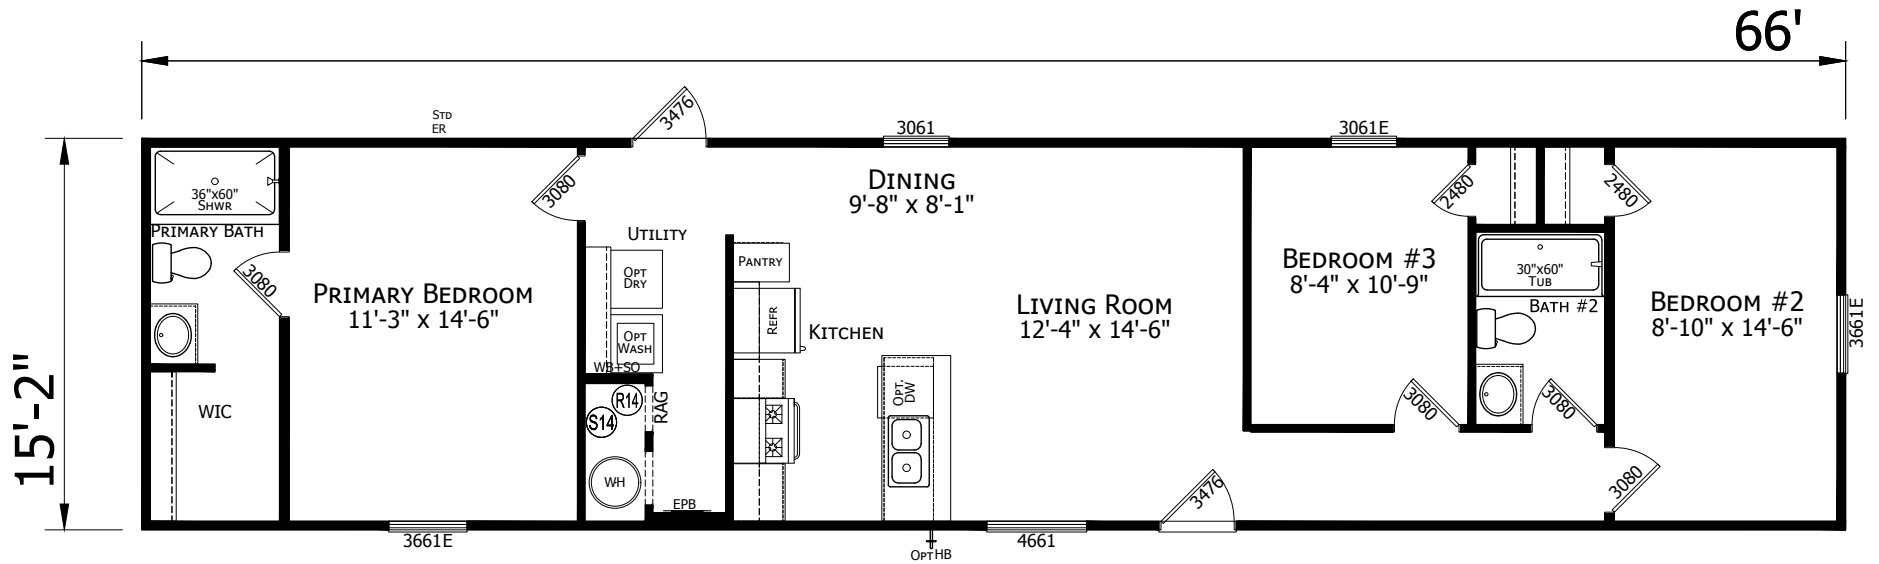

# Durley

Prime Series

1,056 SQ. FT. (Approximate) 3 Bedrooms, 2 Baths

Last Updated: 9-12-22

**FACTORY SELECT HOMES**  
19280 Cortez Blvd.  
Brooksville, FL 34601

**FactorySelectHomes.com | 1-800-716-6337**