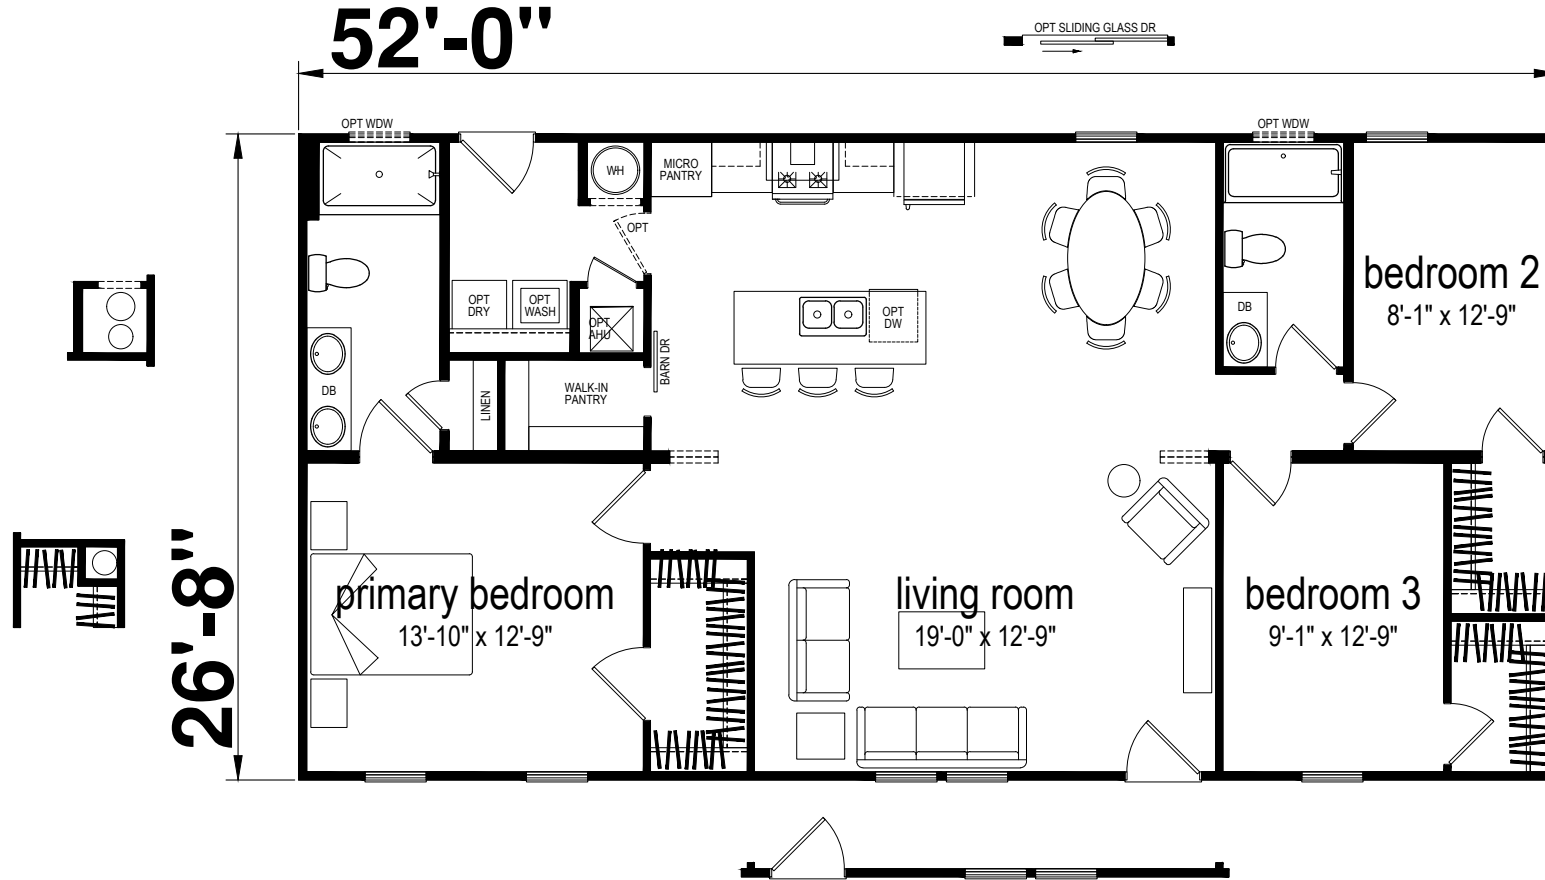

Edison

Champion Series by Champion Homes (Bartow, FL)

1387 SQ. FT. (Approximate) 3 Bedroom, 2 Bath

Last Updated: 3-17-25

FACTORY SELECT HOMES
19280 Cortez Blvd.
Brooksville, FL 34601

FactorySelectHomes.com | 1-800-716-6337