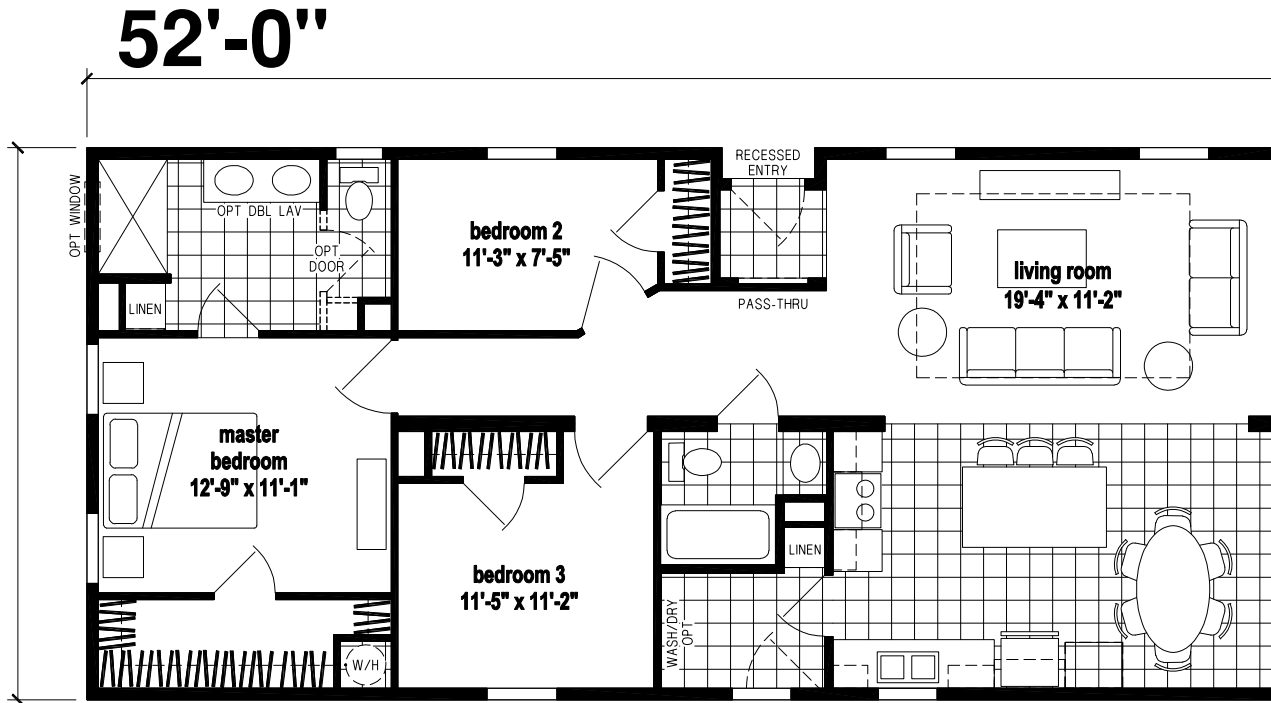

Eldron

Silver Springs Limited Series

1,248 SQ. FT. (Approximate) 3 Bedrooms, 2 Baths

Last Updated: 3-7-22

FACTORY SELECT HOMES
19280 Cortez Blvd.
Brooksville, FL 34601

FactorySelectHomes.com | 1-800-716-6337