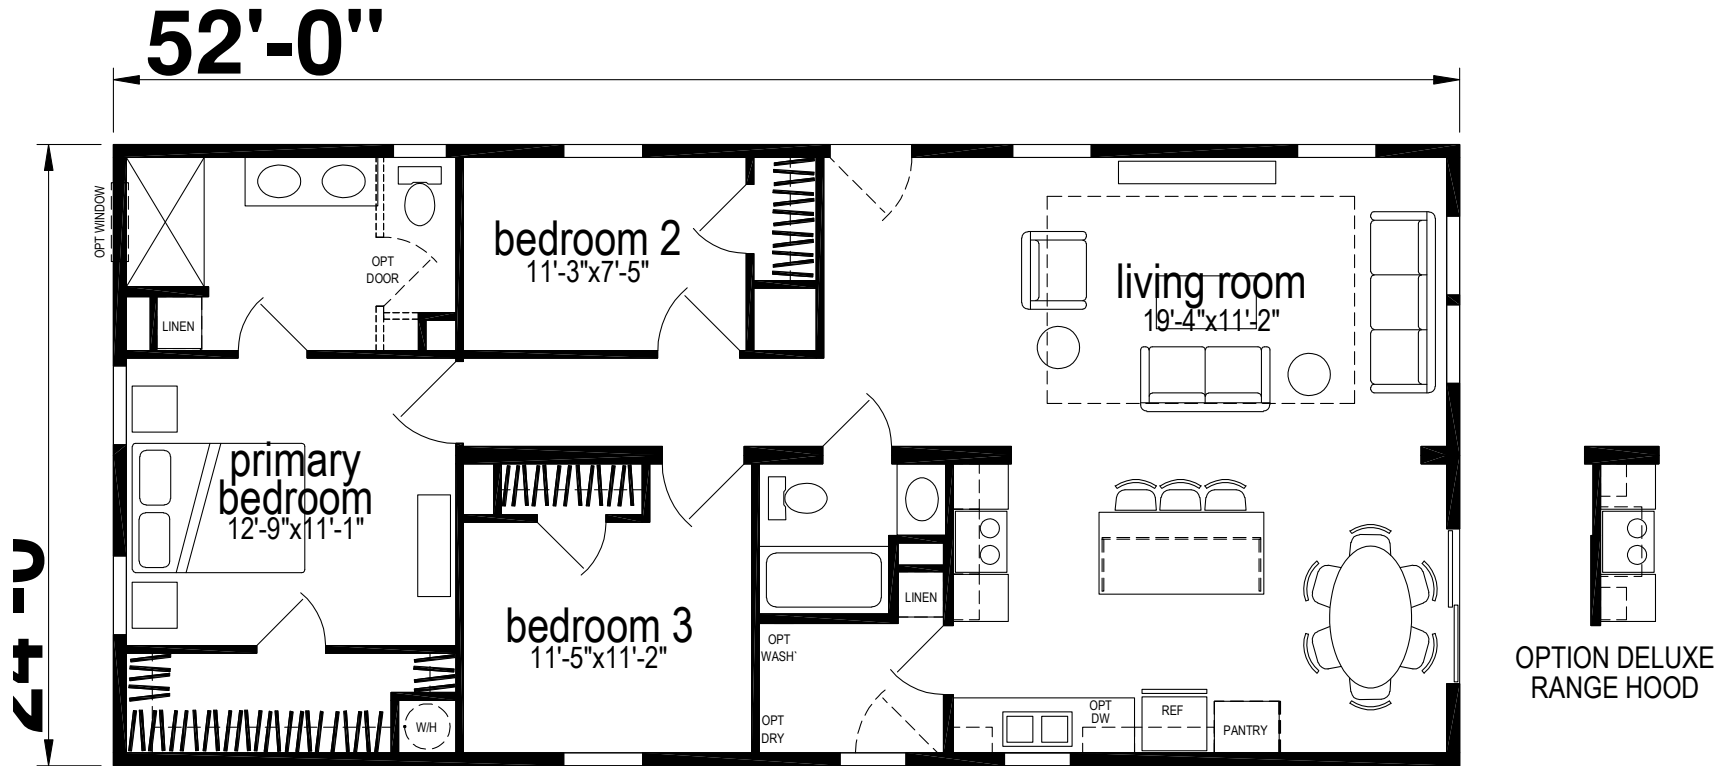

Eldron

Silver Springs Limited Series

1,248 SQ. FT. (Approximate) 3 Bedrooms, 2 Baths

Last Updated: 10-31-23

FACTORY SELECT HOMES
19280 Cortez Blvd.
Brooksville, FL 34601

FactorySelectHomes.com | 1-800-716-6337