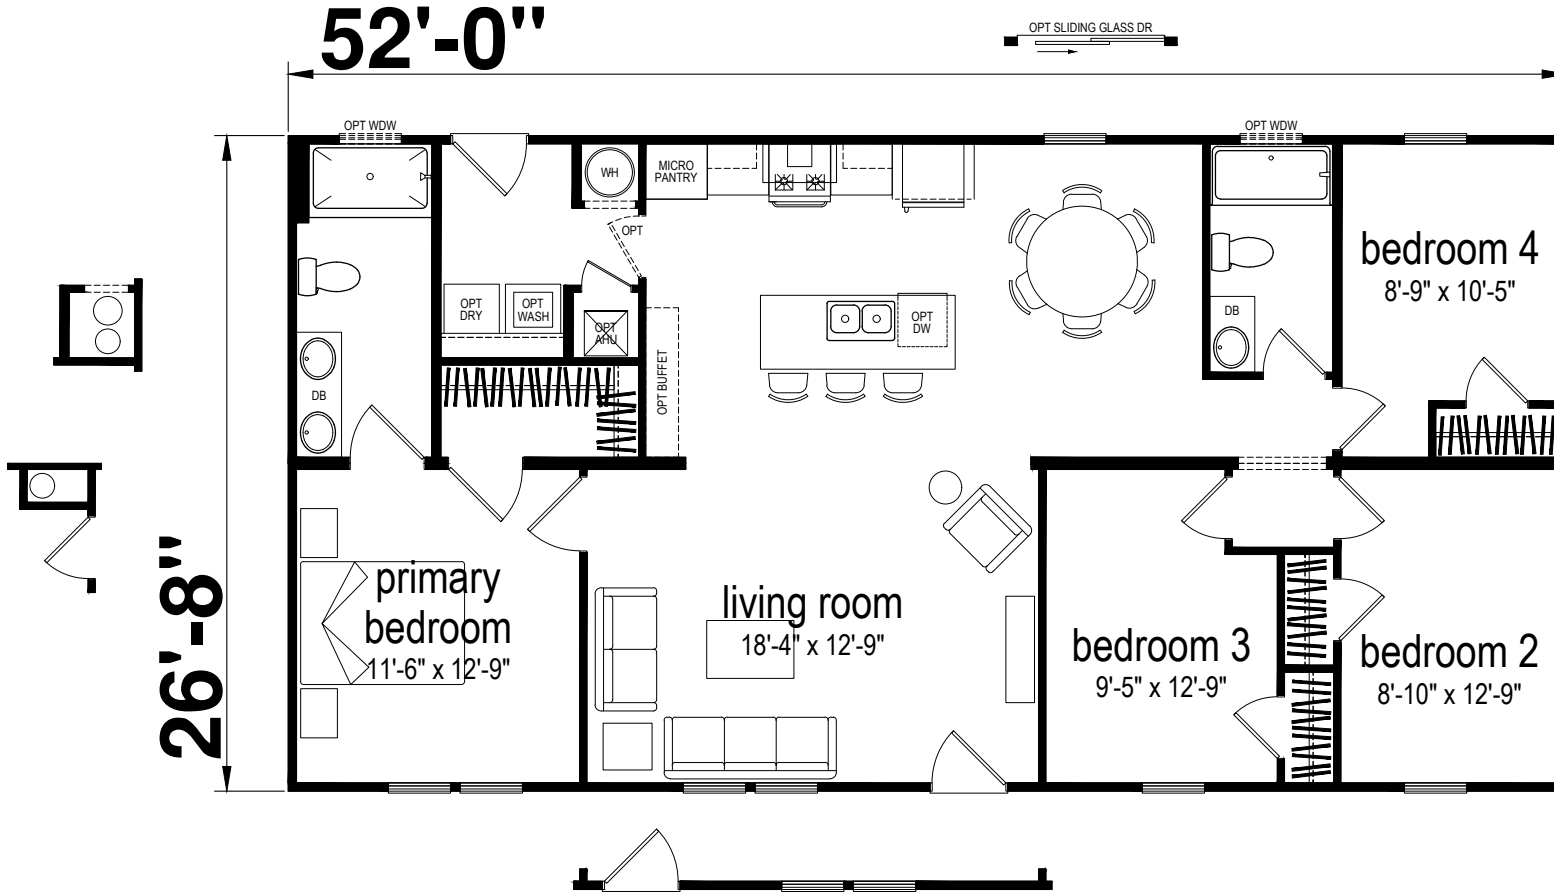

Englewood

Champion Series by Champion Homes (Bartow, FL)

1387 SQ. FT. (Approximate) 4 Bedroom, 2 Bath

Last Updated: 3-17-25

FACTORY SELECT HOMES
19280 Cortez Blvd.
Brooksville, FL 34601

FactorySelectHomes.com | 1-800-716-6337