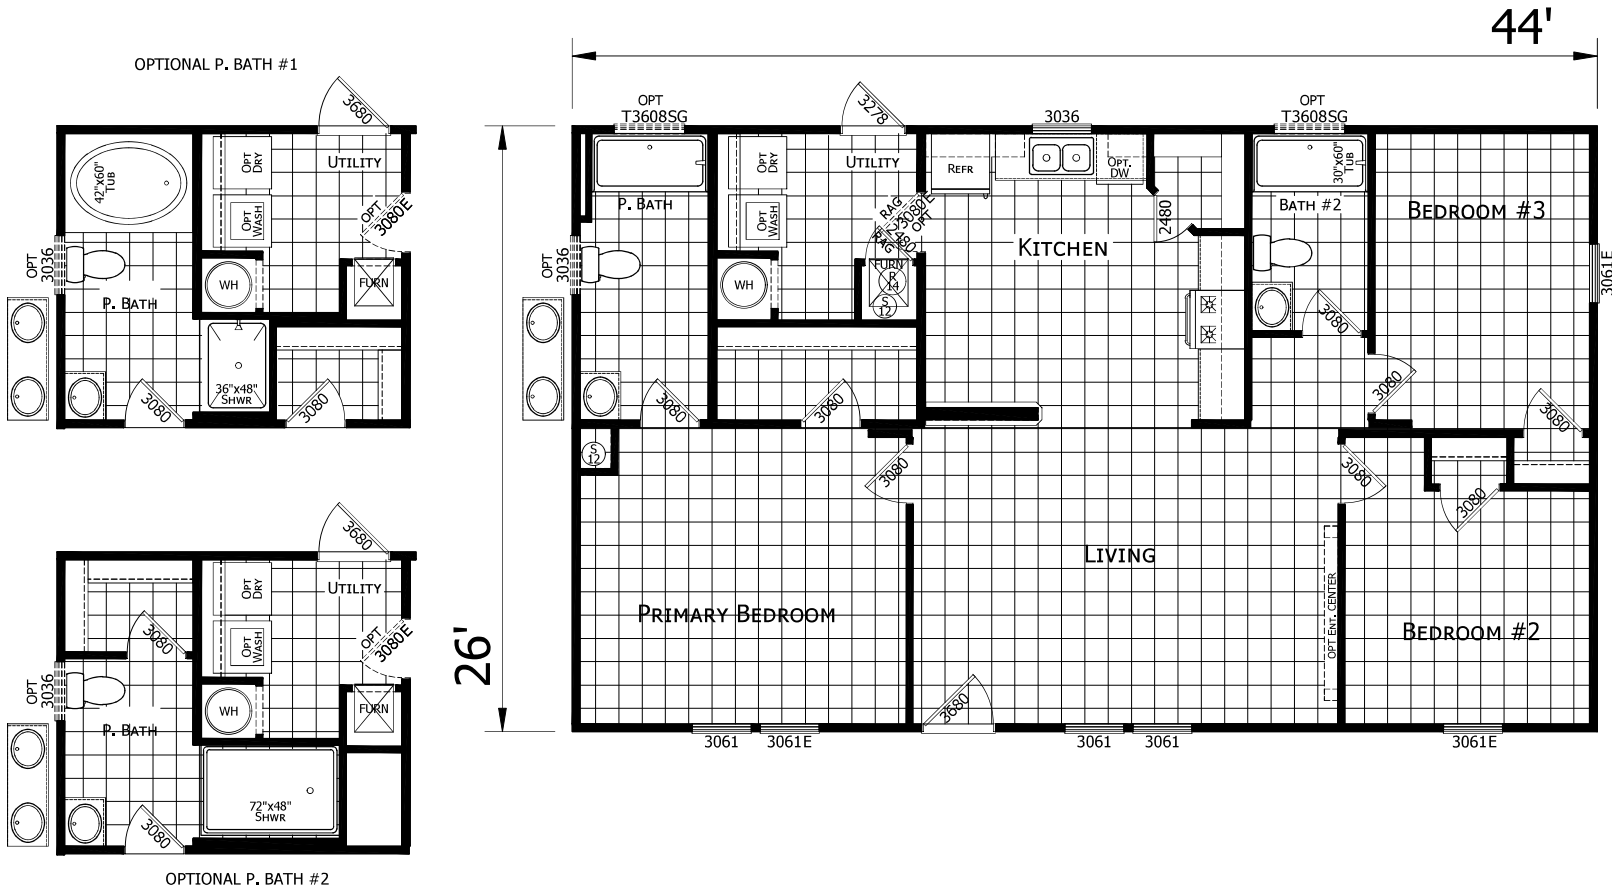

# Everman

Home Run Series

1,144 SQ. FT. (Approximate) 3 Bedroom, 2 Bath

Last Updated: 9-23-24

**FACTORY SELECT HOMES**  
 19280 Cortez Blvd.  
 Brooksville, FL 34601

**FactorySelectHomes.com | 1-800-716-6337**