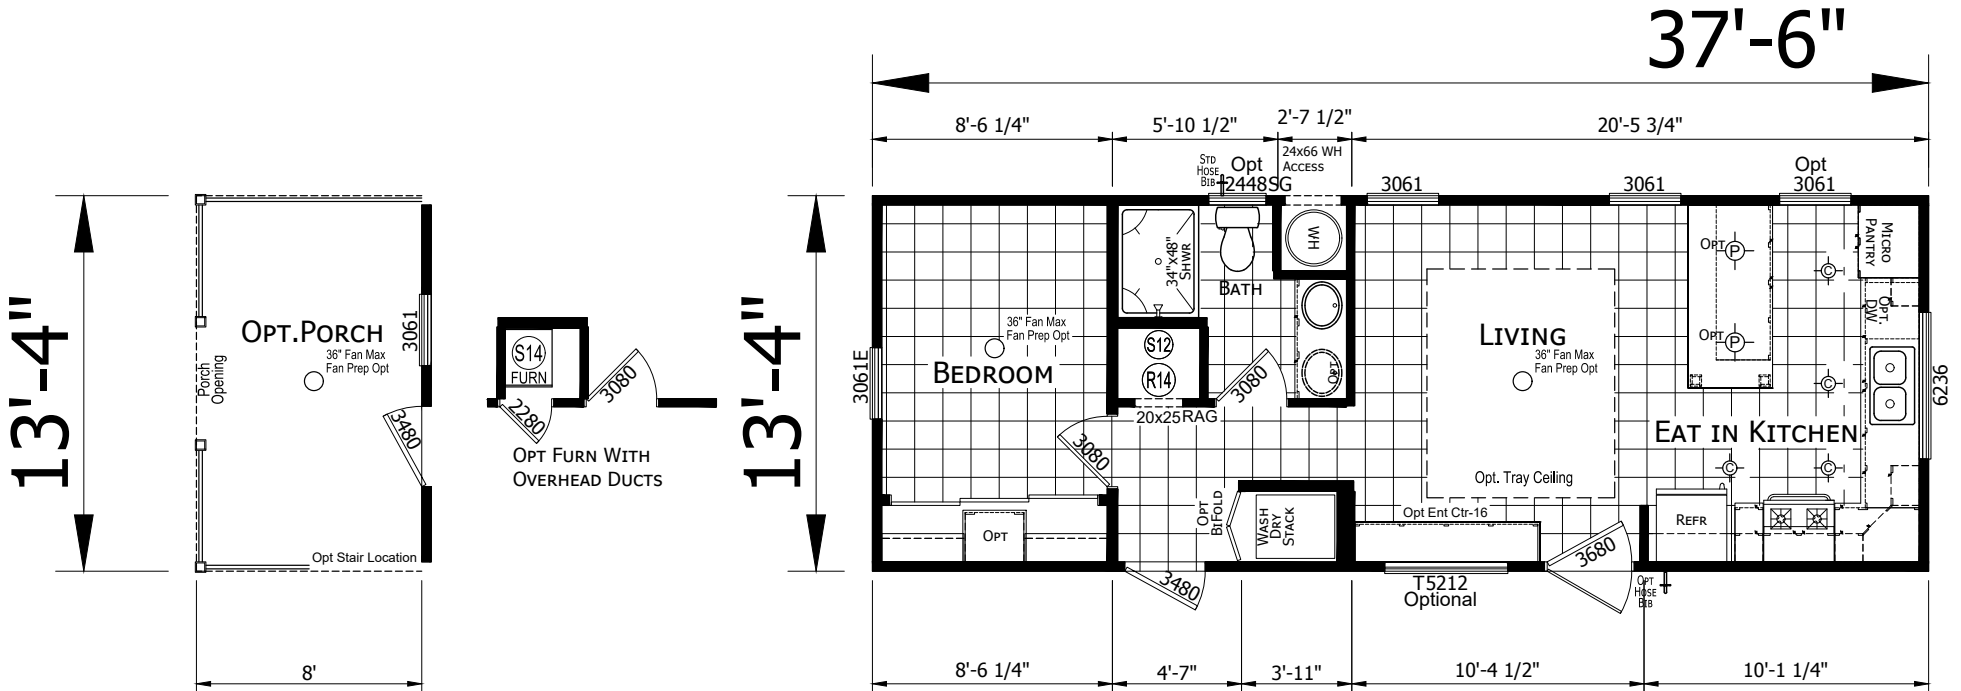

Everson

Prime Series

499 SQ. FT. (Approximate) 1 Bedroom, 1 Bath

Last Updated: 10-18-24

FACTORY SELECT HOMES
19280 Cortez Blvd.
Brooksville, FL 34601

FactorySelectHomes.com | 1-800-716-6337

IMPORTANT: Alta Cima Corp reserves the right to modify, cancel or substitute products or features of this event at any time without prior notice or obligation. Pictures and other promotional materials are representative and may depict or contain floor plans, square footages, elevations, options, upgrades, extra design features, decorations, floor coverings, specialty light fixtures, custom paint and wall coverings, window treatments, landscaping, sound and alarm systems, furnishings, appliances, and other designer/decorator features and amenities that are not included as part of the home and/or may not be available at all locations. Home, pricing and community information is subject to change, and homes to prior sale, at any time without notice or obligation. ©2020 Alta Cima Corp. All rights reserved.