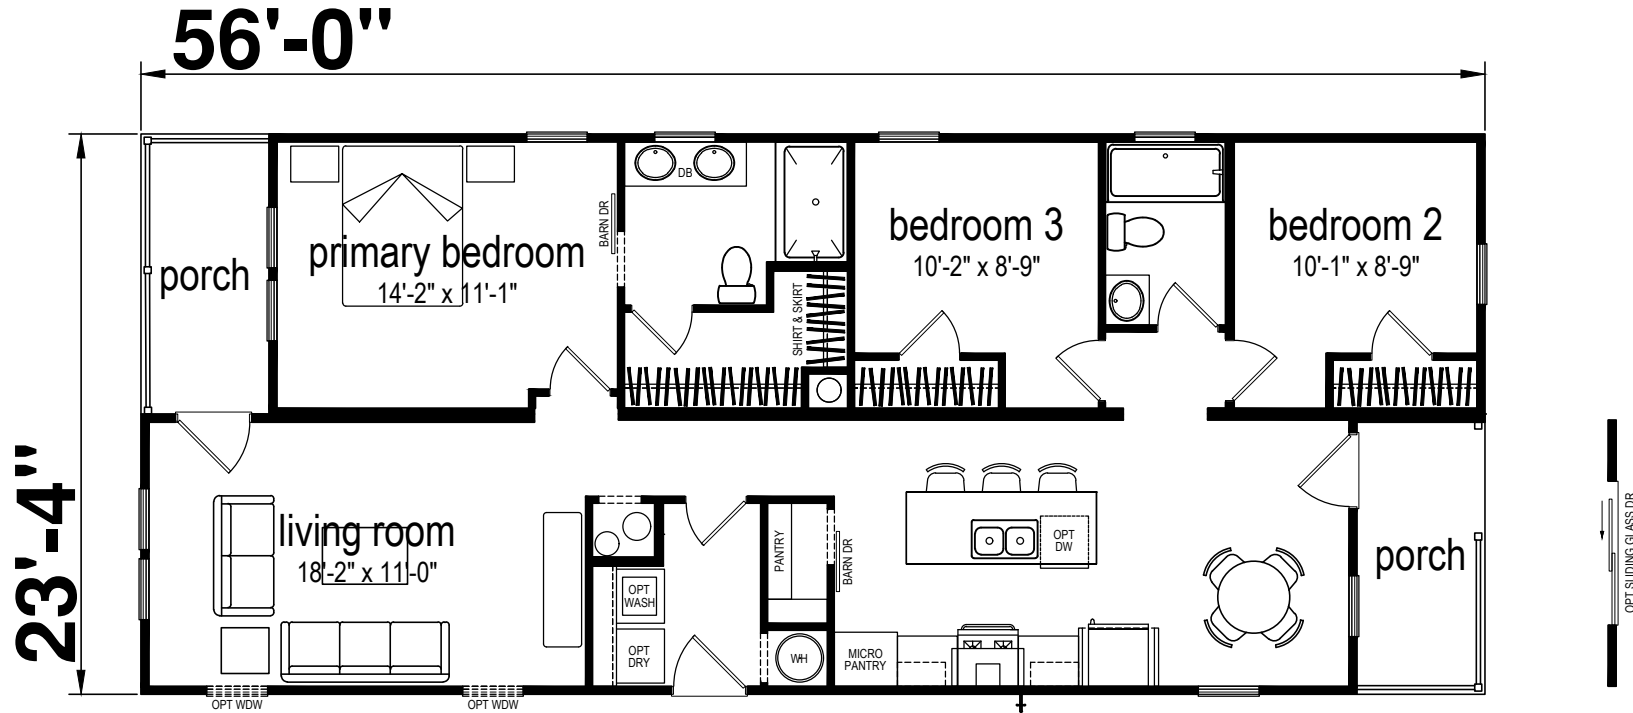

# Fairfield

Champion Series by Champion Homes (Bartow, FL)

1184 SQ. FT. (Approximate) 3 Bedroom, 2 Bath

Last Updated: 3-17-25

**FACTORY SELECT HOMES**  
19280 Cortez Blvd.  
Brooksville, FL 34601

**FactorySelectHomes.com | 1-800-716-6337**