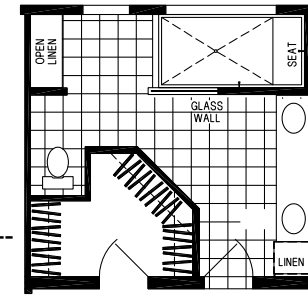

Grandin

Silver Springs Limited Series

1833 SQ. FT. (Approximate) 2 Bedrooms, 2 Baths

Last Updated: 1-23-25

OBSOLETE OPTION

OBSOLETE OPTION

FACTORY SELECT HOMES
19280 Cortez Blvd.
Brooksville, FL 34601

FactorySelectHomes.com | 1-800-716-6337