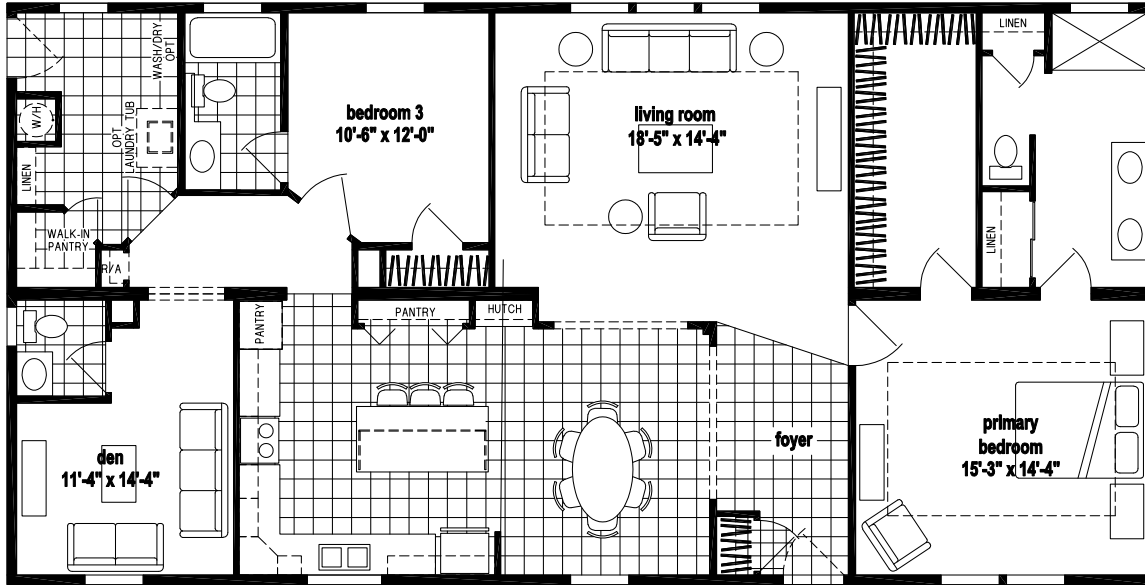

Grandin

Silver Springs Limited Series

1833 SQ. FT. (Approximate) 2 Bedrooms, 2 Baths

Last Updated: 1-23-25

OBSOLETE OPTION

OBSOLETE OPTION

FACTORY SELECT HOMES
19280 Cortez Blvd.
Brooksville, FL 34601

FactorySelectHomes.com | 1-800-716-6337