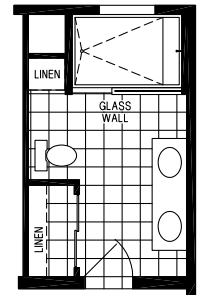

Grandin

Silver Springs Limited Series

1833 SQ. FT. (Approximate) 2 Bedrooms, 2 Baths

Last Updated: 1-23-25

OBSOLETE OPTION

OBSOLETE OPTION

FACTORY SELECT HOMES
19280 Cortez Blvd.
Brooksville, FL 34601

FactorySelectHomes.com | 1-800-716-6337