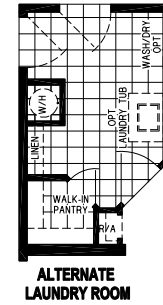

Grandin

Silver Springs Limited Series

1833 SQ. FT. (Approximate) 2 Bedrooms, 2 Baths

Last Updated: 1-23-25

OBSOLETE OPTION

OBSOLETE OPTION

FACTORY SELECT HOMES
19280 Cortez Blvd.
Brooksville, FL 34601

FactorySelectHomes.com | 1-800-716-6337