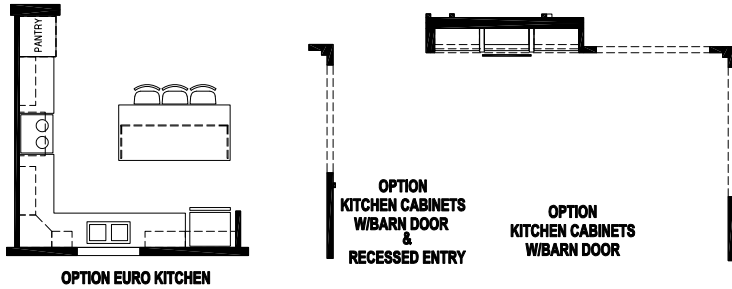

Grandin

Silver Springs Limited Series

1833 SQ. FT. (Approximate) 2 Bedrooms, 2 Baths

Last Updated: 1-23-25

OBSOLETE OPTION

OBSOLETE OPTION

FACTORY SELECT HOMES
19280 Cortez Blvd.
Brooksville, FL 34601

FactorySelectHomes.com | 1-800-716-6337