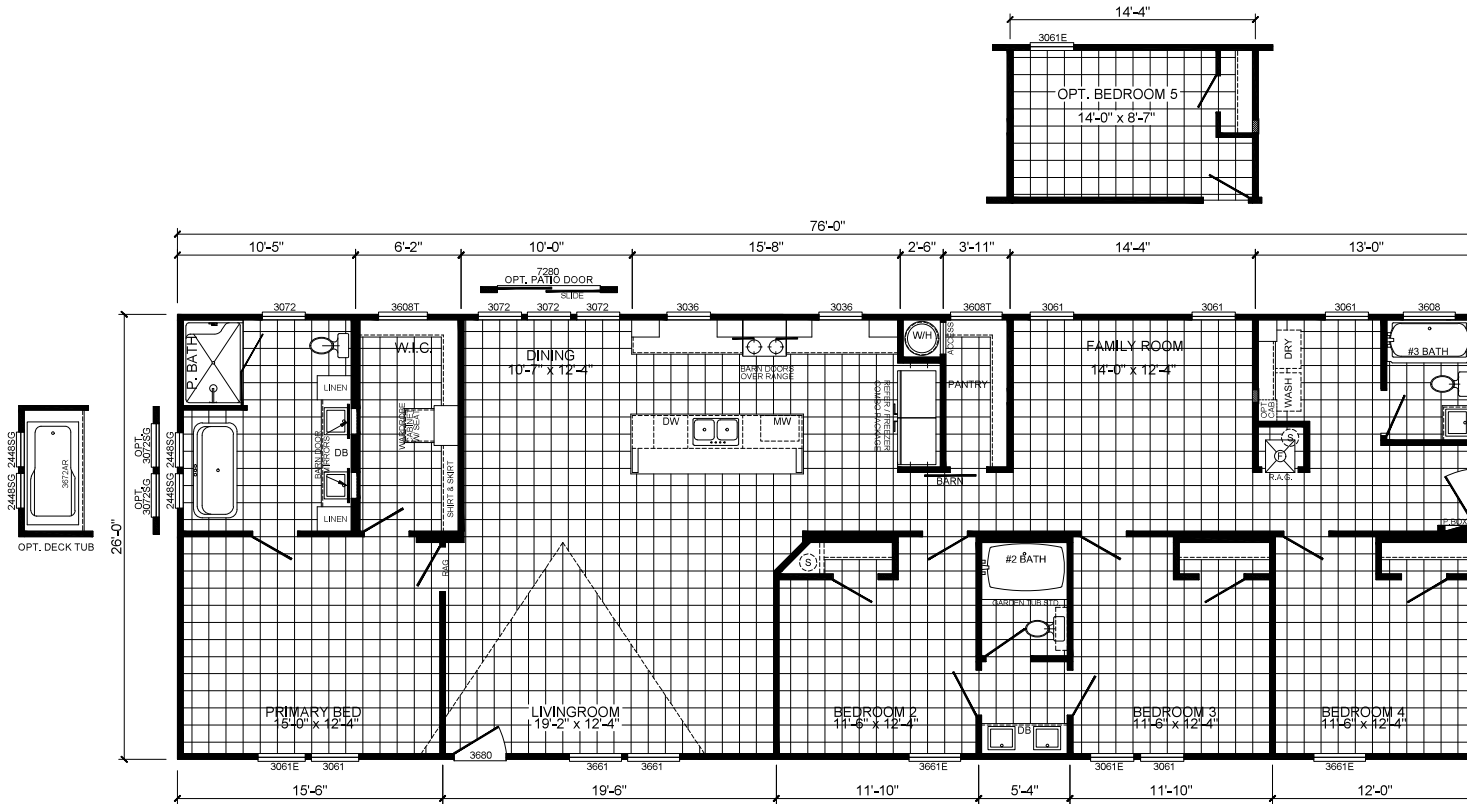

Hailey

Liberty Series

1,976 SQ. FT. (Approximate) 4 Bedrooms, 3 Baths

Last Updated: 9-11-25

FACTORY SELECT HOMES
19280 Cortez Blvd.
Brooksville, FL 34601

FactorySelectHomes.com | 1-800-716-6337

IMPORTANT: Alta Cima Corp reserves the right to modify, cancel or substitute products or features of this event at any time without prior notice or obligation. Pictures and other promotional materials are representative and may depict or contain floor plans, square footages, elevations, options, upgrades, extra design features, decorations, floor coverings, specialty light fixtures, custom paint and wall coverings, window treatments, landscaping, sound and alarm systems, furnishings, appliances, and other designer/decorator features and amenities that are not included as part of the home and/or may not be available at all locations. Home, pricing and community information is subject to change, and homes to prior sale, at any time without notice or obligation. ©2020 Alta Cima Corp. All rights reserved.

MANUFACTURED BY:

I authorize Factory Select Homes to build my house, per this plan.

X _____
Customer Signature/Date