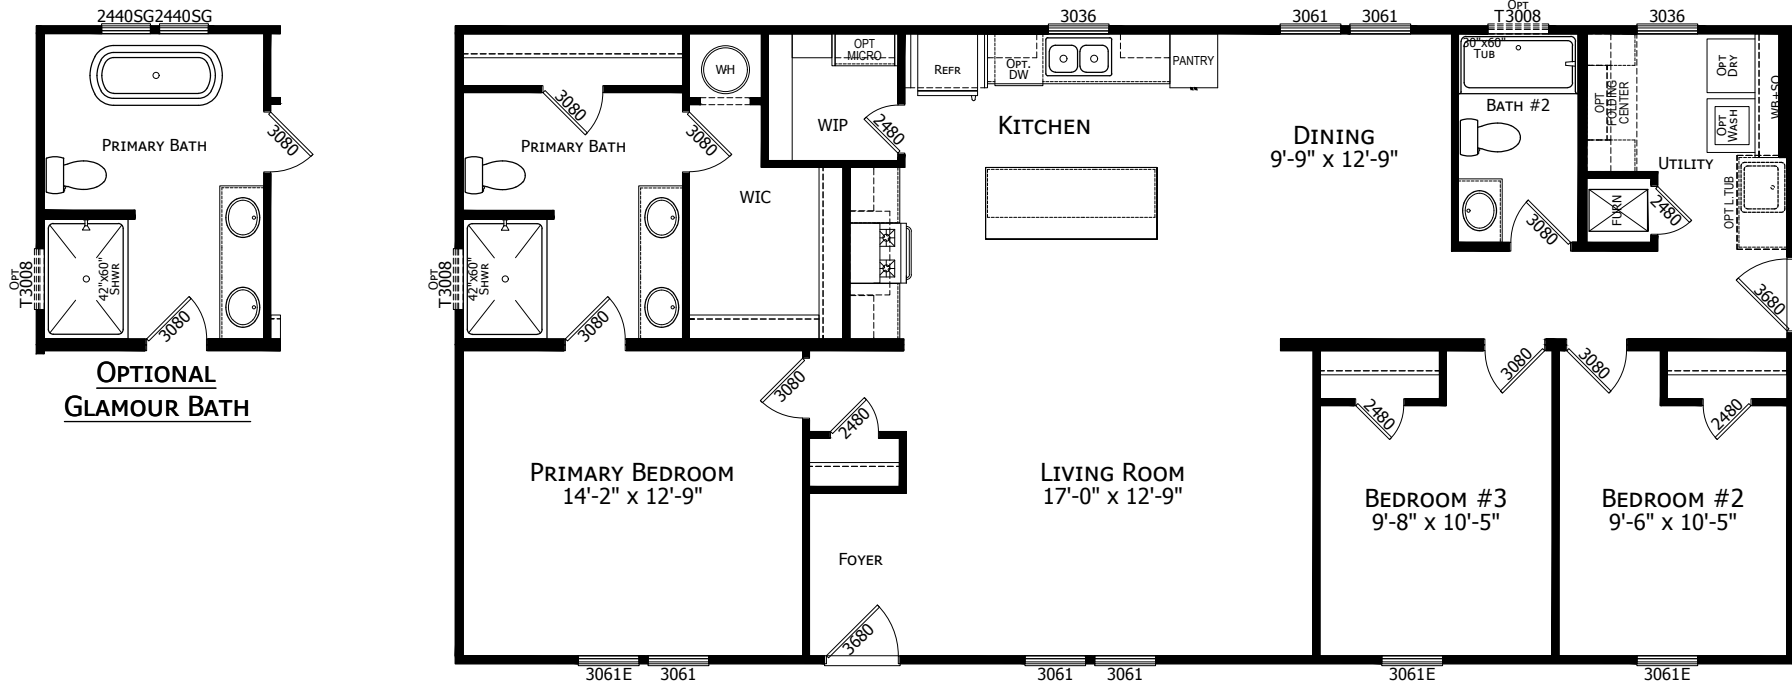

Hayes

Key Largo Series

1,493 SQ. FT. (Approximate) 3 Bedrooms, 2 Baths

Last Updated: 1-5-26

**OPTIONAL
GLAMOUR BATH**

FACTORY SELECT HOMES
19280 Cortez Blvd.
Brooksville, FL 34601

FactorySelectHomes.com | 1-800-716-6337