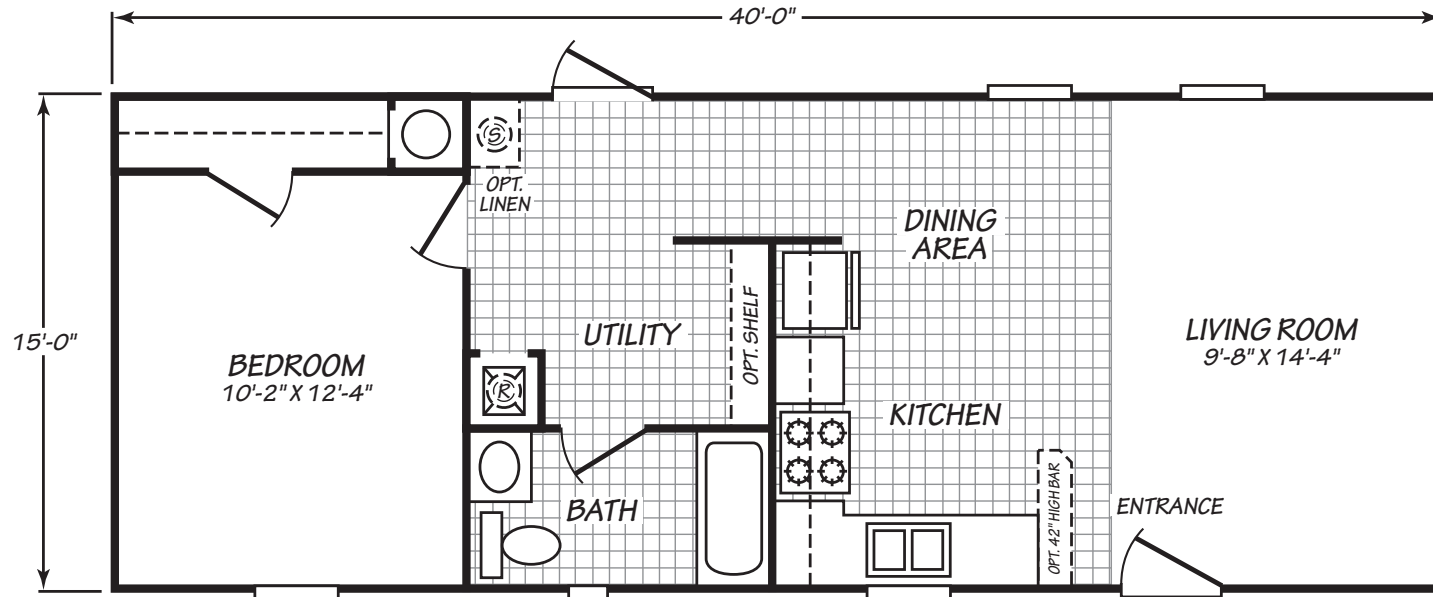

# Howey

Westfield Classic Series

600 SQ. FT. (Approximate) 1 Bedroom, 1 Bath

Last Updated: 1-10-22

**FACTORY SELECT HOMES**  
19280 Cortez Blvd.  
Brooksville, FL 34601

**FactorySelectHomes.com | 1-800-716-6337**