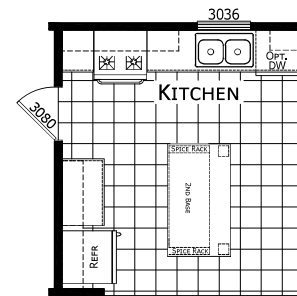

Keller

Home Run Series

1,456 SQ. FT. (Approximate) 4 Bedroom, 2 Bath

Last Updated: 9-23-24

FACTORY SELECT HOMES
19280 Cortez Blvd.
Brooksville, FL 34601

FactorySelectHomes.com | 1-800-716-6337

IMPORTANT: Alta Cima Corp reserves the right to modify, cancel or substitute products or features of this event at any time without prior notice or obligation. Pictures and other promotional materials are representative and may depict or contain floor plans, square footages, elevations, options, upgrades, extra design features, decorations, floor coverings, specialty light fixtures, custom paint and wall coverings, window treatments, landscaping, sound and alarm systems, furnishings, appliances, and other designer/decorator features and amenities that are not included as part of the home and/or may not be available at all locations. Home, pricing and community information is subject to change, and homes to prior sale, at any time without notice or obligation. ©2020 Alta Cima Corp. All rights reserved.