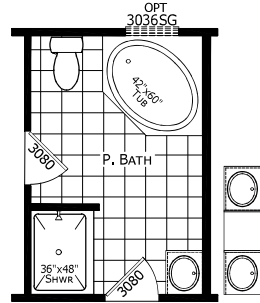

Keller

Home Run Series

1,456 SQ. FT. (Approximate) 4 Bedroom, 2 Bath

Last Updated: 9-23-24

FACTORY SELECT HOMES
19280 Cortez Blvd.
Brooksville, FL 34601

FactorySelectHomes.com | 1-800-716-6337

IMPORTANT: Alta Cima Corp reserves the right to modify, cancel or substitute products or features of this event at any time without prior notice or obligation. Pictures and other promotional materials are representative and may depict or contain floor plans, square footages, elevations, options, upgrades, extra design features, decorations, floor coverings, specialty light fixtures, custom paint and wall coverings, window treatments, landscaping, sound and alarm systems, furnishings, appliances, and other designer/decorator features and amenities that are not included as part of the home and/or may not be available at all locations. Home, pricing and community information is subject to change, and homes to prior sale, at any time without notice or obligation. ©2020 Alta Cima Corp. All rights reserved.