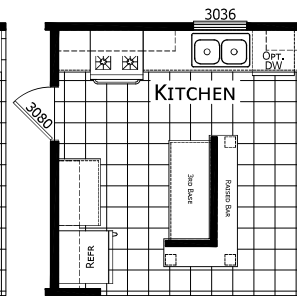

Keller

Home Run Series

1,456 SQ. FT. (Approximate) 4 Bedroom, 2 Bath

Last Updated: 9-23-24

FACTORY SELECT HOMES
19280 Cortez Blvd.
Brooksville, FL 34601

FactorySelectHomes.com | 1-800-716-6337

IMPORTANT: Alta Cima Corp reserves the right to modify, cancel or substitute products or features of this event at any time without prior notice or obligation. Pictures and other promotional materials are representative and may depict or contain floor plans, square footages, elevations, options, upgrades, extra design features, decorations, floor coverings, specialty light fixtures, custom paint and wall coverings, window treatments, landscaping, sound and alarm systems, furnishings, appliances, and other designer/decorator features and amenities that are not included as part of the home and/or may not be available at all locations. Home, pricing and community information is subject to change, and homes to prior sale, at any time without notice or obligation. ©2020 Alta Cima Corp. All rights reserved.