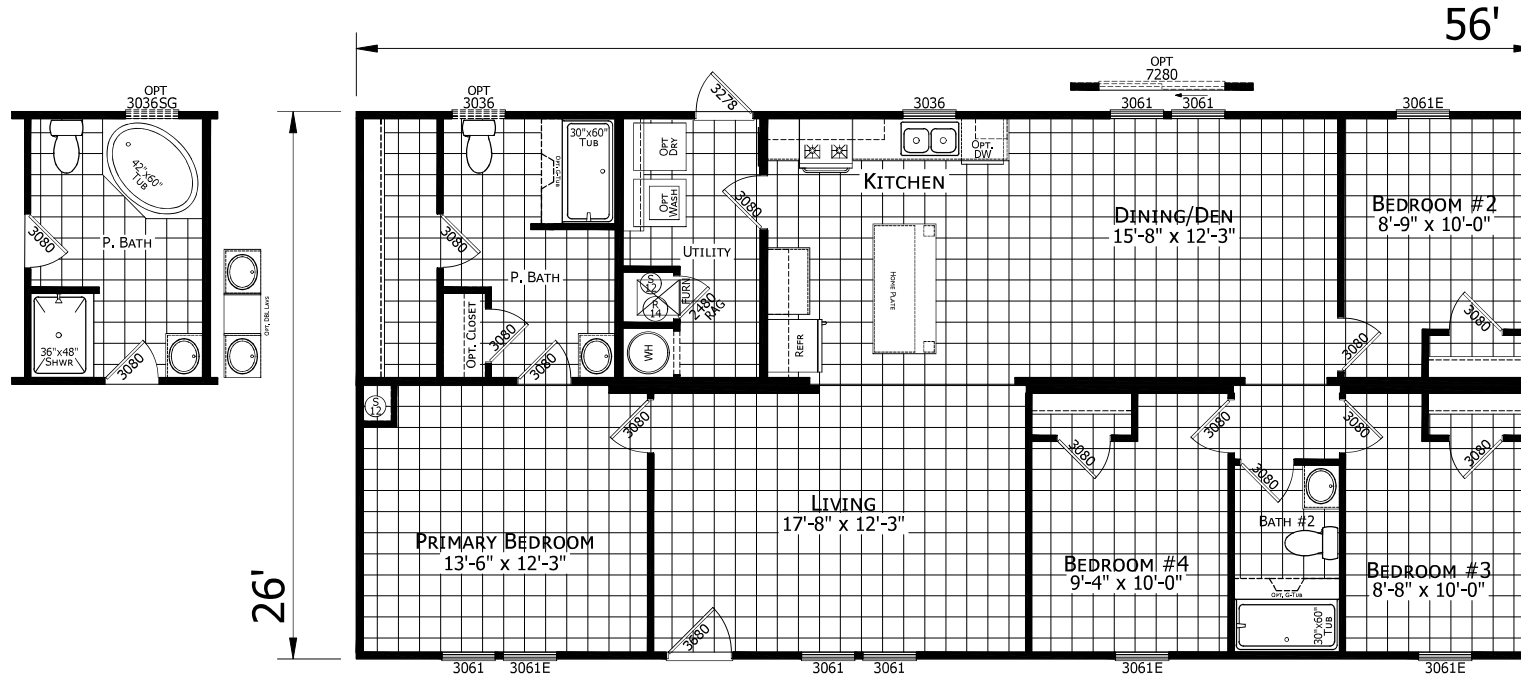

Keller

Home Run Series

1,456 SQ. FT. (Approximate) 4 Bedroom, 2 Bath

Last Updated: 9-23-24

FACTORY SELECT HOMES
19280 Cortez Blvd.
Brooksville, FL 34601

FactorySelectHomes.com | 1-800-716-6337

IMPORTANT: Alta Cima Corp reserves the right to modify, cancel or substitute products or features of this event at any time without prior notice or obligation. Pictures and other promotional materials are representative and may depict or contain floor plans, square footages, elevations, options, upgrades, extra design features, decorations, floor coverings, specialty light fixtures, custom paint and wall coverings, window treatments, landscaping, sound and alarm systems, furnishings, appliances, and other designer/decorator features and amenities that are not included as part of the home and/or may not be available at all locations. Home, pricing and community information is subject to change, and homes to prior sale, at any time without notice or obligation. ©2020 Alta Cima Corp. All rights reserved.