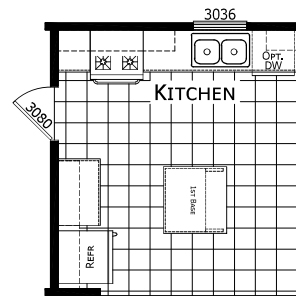

Keller

Home Run Series

1,456 SQ. FT. (Approximate) 4 Bedroom, 2 Bath

Last Updated: 9-23-24

FACTORY SELECT HOMES
19280 Cortez Blvd.
Brooksville, FL 34601

FactorySelectHomes.com | 1-800-716-6337

IMPORTANT: Alta Cima Corp reserves the right to modify, cancel or substitute products or features of this event at any time without prior notice or obligation. Pictures and other promotional materials are representative and may depict or contain floor plans, square footages, elevations, options, upgrades, extra design features, decorations, floor coverings, specialty light fixtures, custom paint and wall coverings, window treatments, landscaping, sound and alarm systems, furnishings, appliances, and other designer/decorator features and amenities that are not included as part of the home and/or may not be available at all locations. Home, pricing and community information is subject to change, and homes to prior sale, at any time without notice or obligation. ©2020 Alta Cima Corp. All rights reserved.