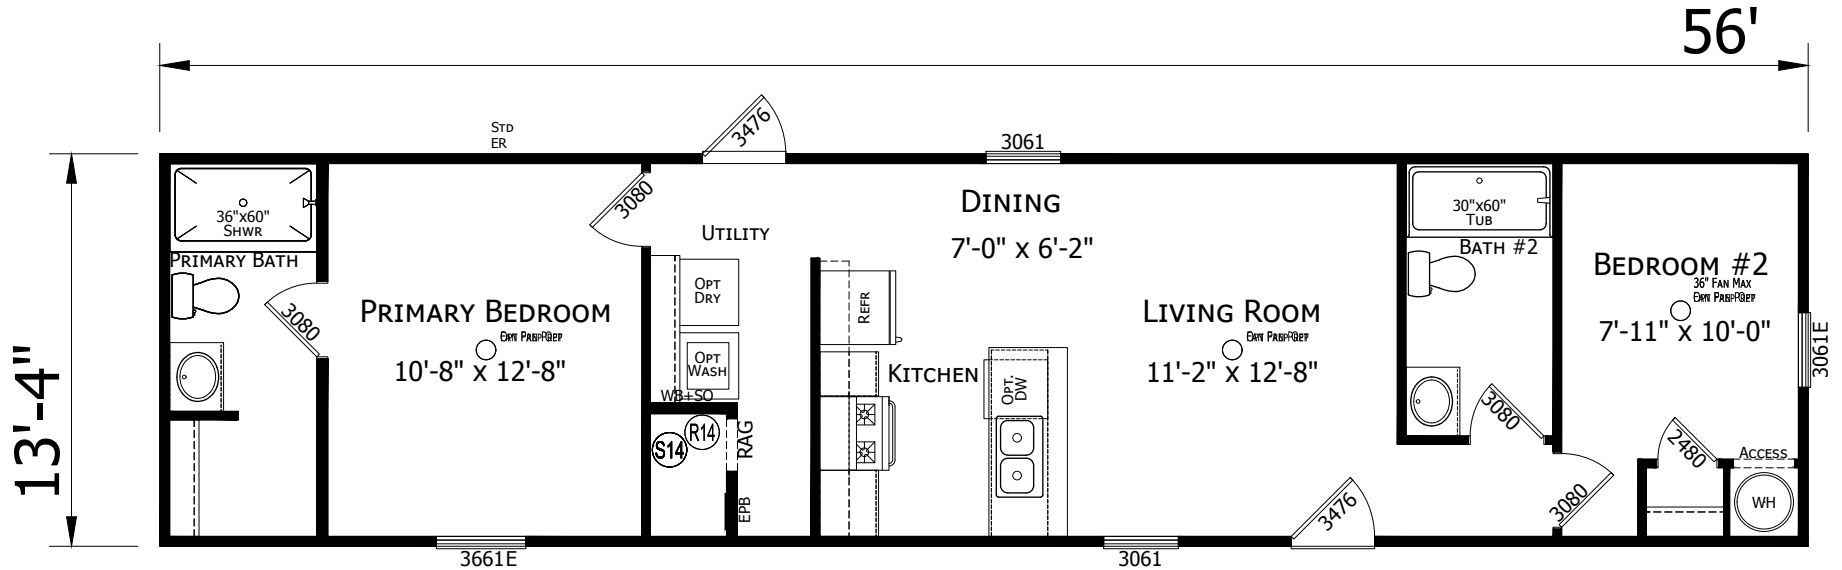

Kline

Prime Series

746 SQ. FT. (Approximate) 2 Bedrooms, 2 Baths

Last Updated: 7-26-23

FACTORY SELECT HOMES
 19280 Cortez Blvd.
 Brooksville, FL 34601

FactorySelectHomes.com | 1-800-716-6337

IMPORTANT: Alta Cima Corp reserves the right to modify, cancel or substitute products or features of this event at any time without prior notice or obligation. Pictures and other promotional materials are representative and may depict or contain floor plans, square footages, elevations, options, upgrades, extra design features, decorations, floor coverings, specialty light fixtures, custom paint and wall coverings, window treatments, landscaping, sound and alarm systems, furnishings, appliances, and other designer/decorator features and amenities that are not included as part of the home and/or may not be available at all locations. Home, pricing and community information is subject to change, and homes to prior sale, at any time without notice or obligation. ©2020 Alta Cima Corp. All rights reserved.