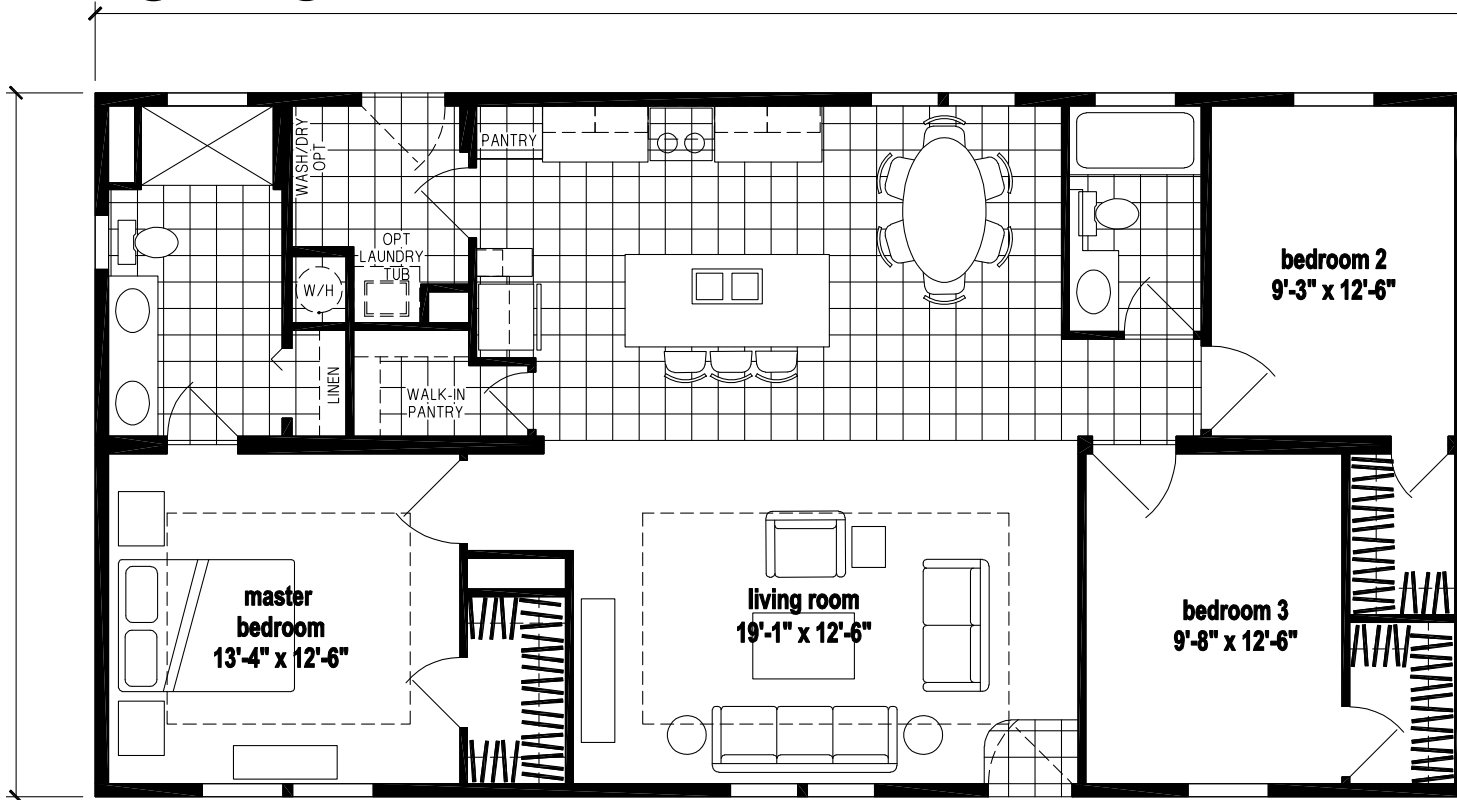

# Kurt

Silver Springs Limited Series

1,386 SQ. FT. (Approximate) 3 Bedrooms, 2 Baths

Last Updated: 4-7-23

## 52'-0"

OPTION 4 x 6 WALK-IN SHOWER

**FACTORY SELECT HOMES**  
19280 Cortez Blvd.  
Brooksville, FL 34601

**FactorySelectHomes.com | 1-800-716-6337**

**IMPORTANT:** Alta Cima Corp reserves the right to modify, cancel or substitute products or features of this event at any time without prior notice or obligation. Pictures and other promotional materials are representative and may depict or contain floor plans, square footages, elevations, options, upgrades, extra design features, decorations, floor coverings, specialty light fixtures, custom paint and wall coverings, window treatments, landscaping, sound and alarm systems, furnishings, appliances, and other designer/decorator features and amenities that are not included as part of the home and/or may not be available at all locations. Home, pricing and community information is subject to change, and homes to prior sale, at any time without notice or obligation. ©2020 Alta Cima Corp. All rights reserved.