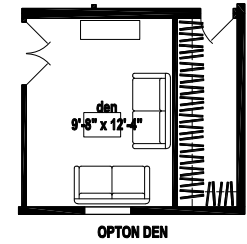

# Kurt

Silver Springs Limited Series

1,386 SQ. FT. (Approximate) 3 Bedrooms, 2 Baths

Last Updated: 4-7-23

## 52'-0"

OPTION 4 x 6 WALK-IN SHOWER

**FACTORY SELECT HOMES**  
19280 Cortez Blvd.  
Brooksville, FL 34601

**FactorySelectHomes.com | 1-800-716-6337**

**IMPORTANT:** Alta Cima Corp reserves the right to modify, cancel or substitute products or features of this event at any time without prior notice or obligation. Pictures and other promotional materials are representative and may depict or contain floor plans, square footages, elevations, options, upgrades, extra design features, decorations, floor coverings, specialty light fixtures, custom paint and wall coverings, window treatments, landscaping, sound and alarm systems, furnishings, appliances, and other designer/decorator features and amenities that are not included as part of the home and/or may not be available at all locations. Home, pricing and community information is subject to change, and homes to prior sale, at any time without notice or obligation. ©2020 Alta Cima Corp. All rights reserved.