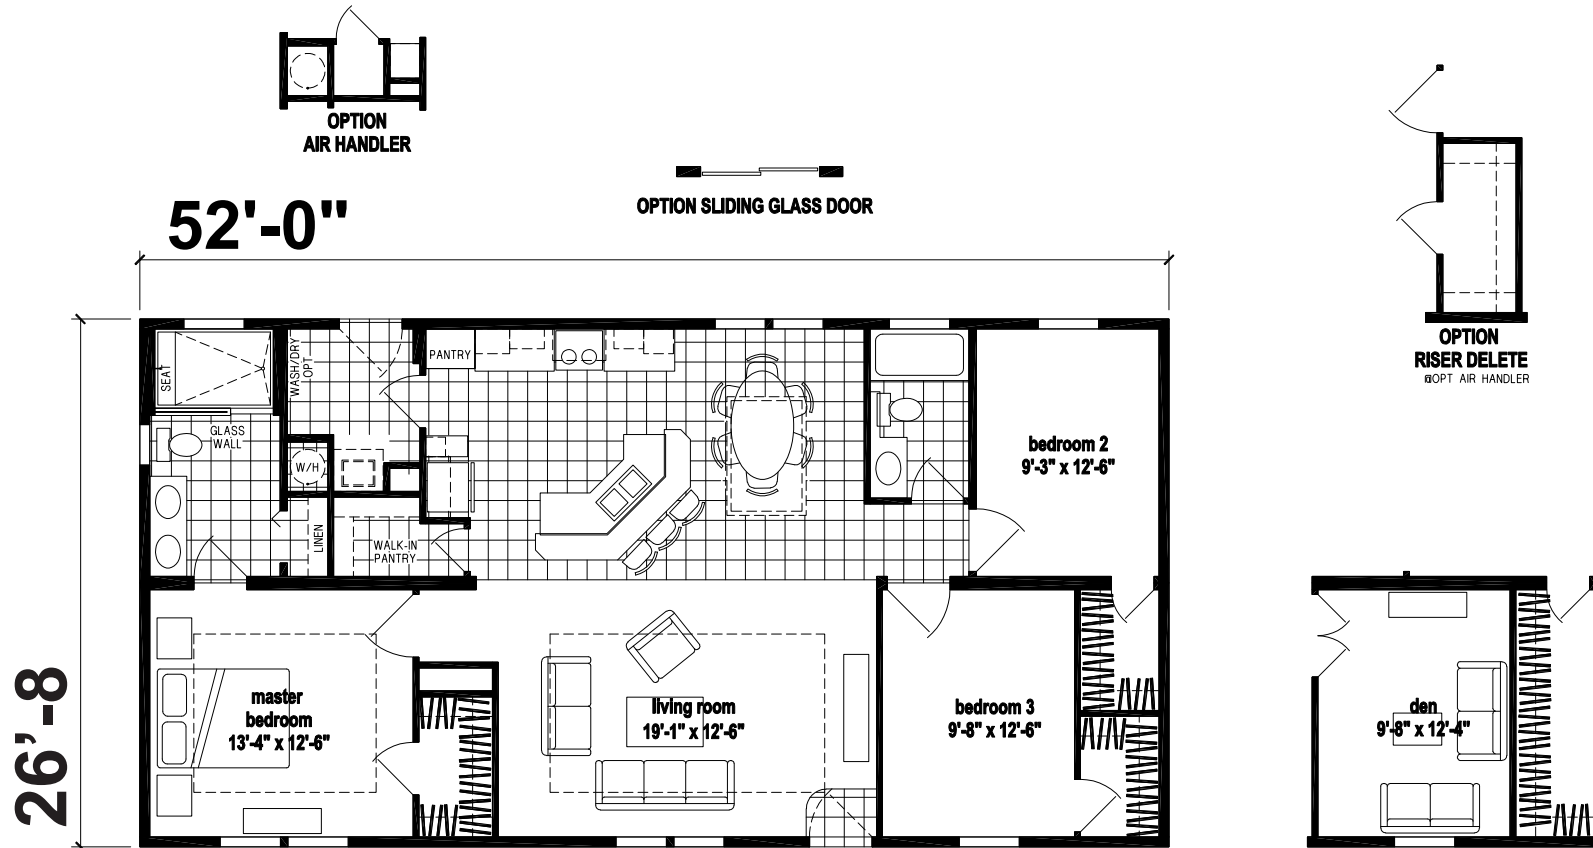

Kurt

Silver Springs Limited Series

1,386 SQ. FT. (Approximate) 3 Bedrooms, 2 Baths

Last Updated: 5-19-22

FACTORY SELECT HOMES
19280 Cortez Blvd.
Brooksville, FL 34601

FactorySelectHomes.com | 1-800-716-6337