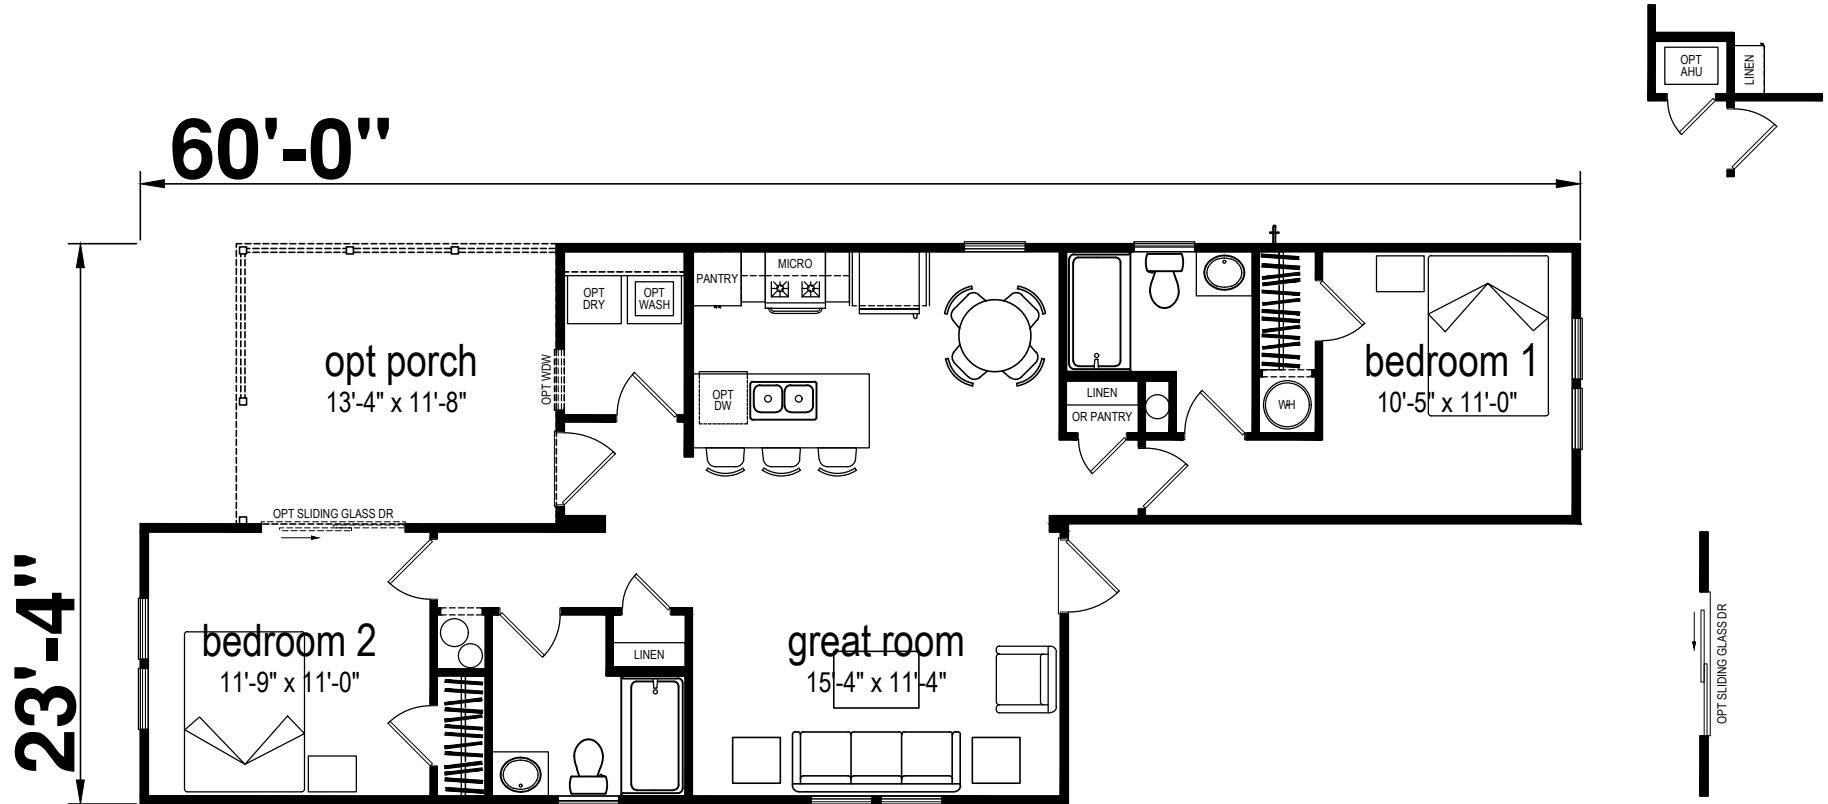

Lackawanna

Champion Series by Champion Homes (Bartow, FL)

949 SQ. FT. (Approximate) 2 Bedroom, 2 Bath

Last Updated: 3-17-25

FACTORY SELECT HOMES
19280 Cortez Blvd.
Brooksville, FL 34601

FactorySelectHomes.com | 1-800-716-6337