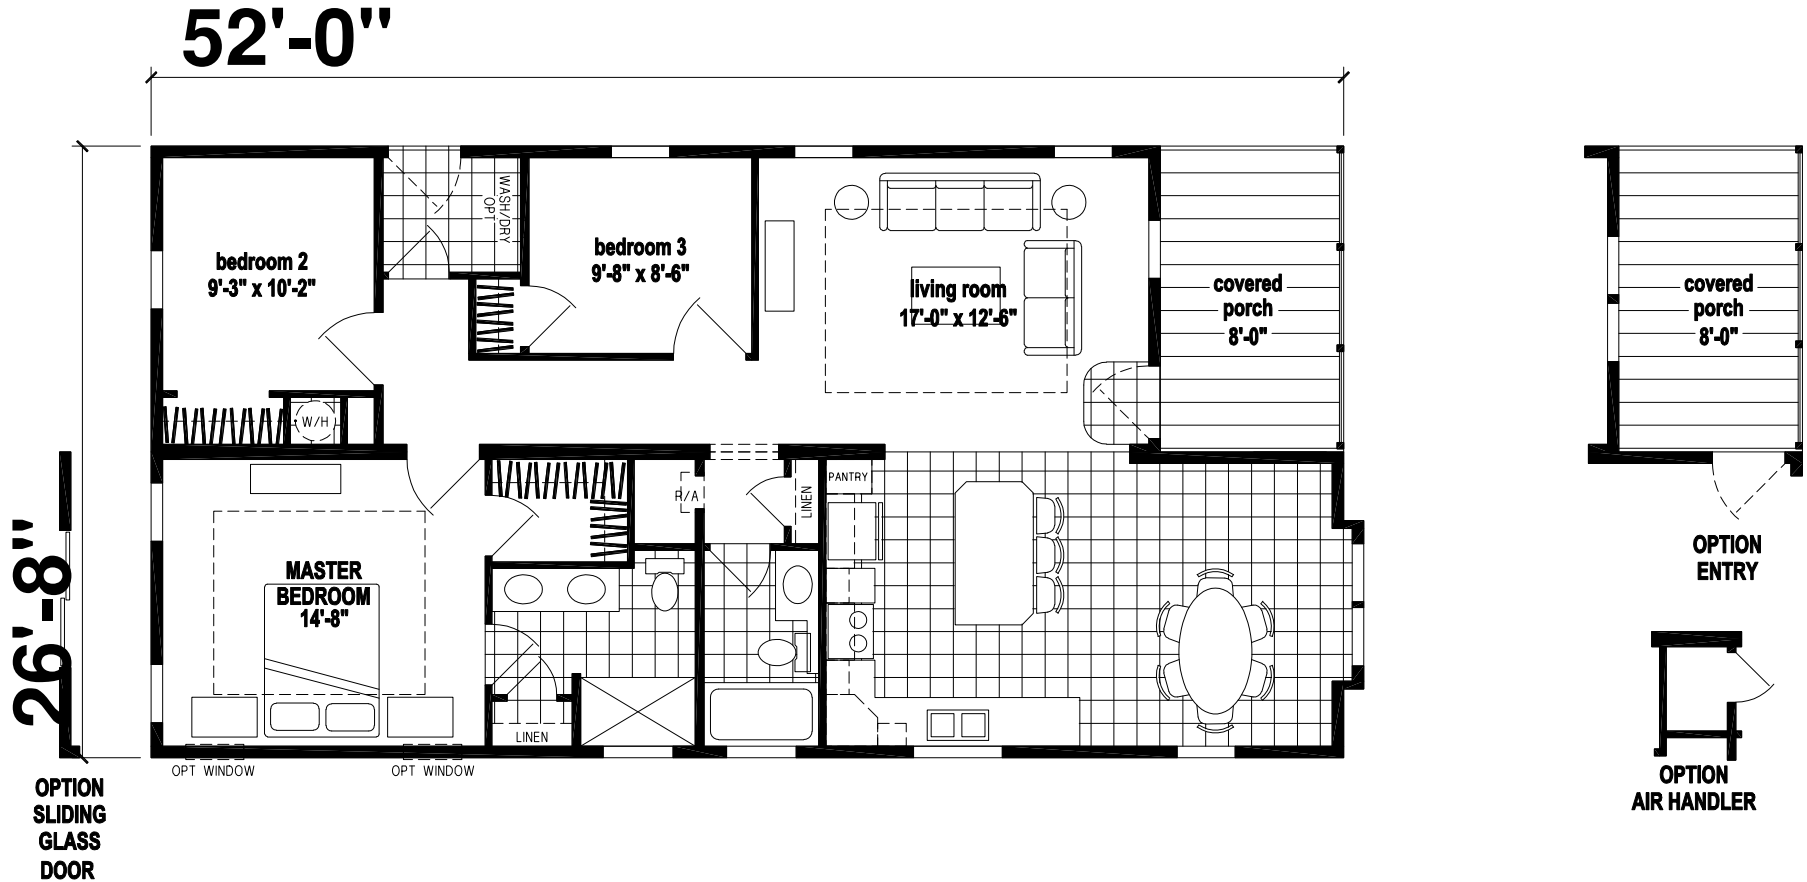

Lamson

Silver Springs Limited Series

1,378 SQ. FT. (Approximate) 3 Bedrooms, 2 Baths

Last Updated: 7-5-22

FACTORY SELECT HOMES
19280 Cortez Blvd.
Brooksville, FL 34601

FactorySelectHomes.com | 1-800-716-6337