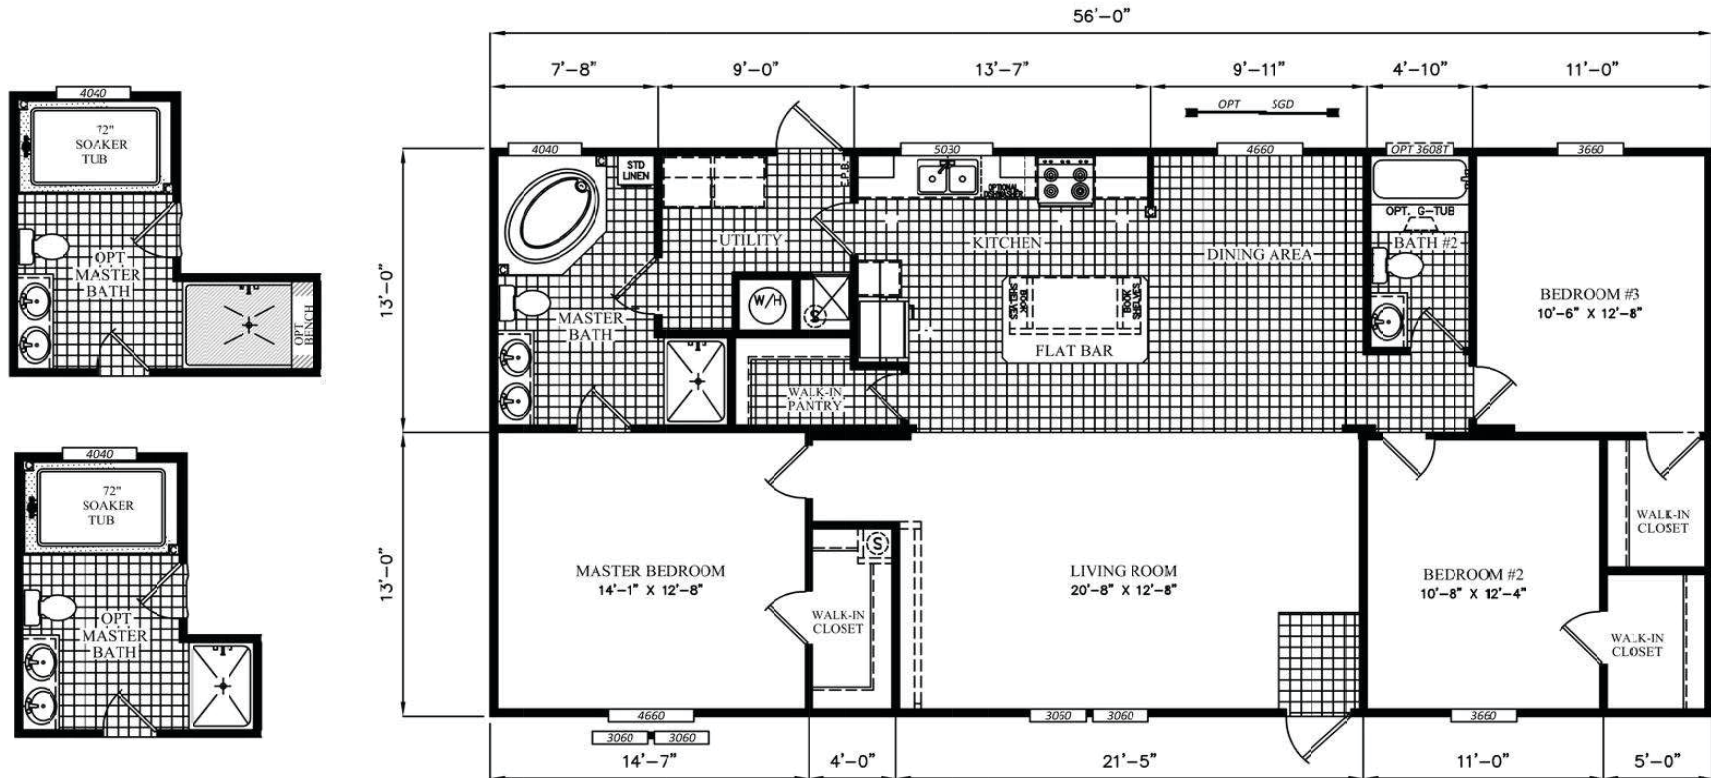

# Linney

Freedom Series

1,456 SQ. FT. (Approximate) 3 Bedrooms, 2 Baths

Last Updated: 12-12-22

**FACTORY SELECT HOMES**  
 19280 Cortez Blvd.  
 Brooksville, FL 34601

**FactorySelectHomes.com | 1-800-716-6337**